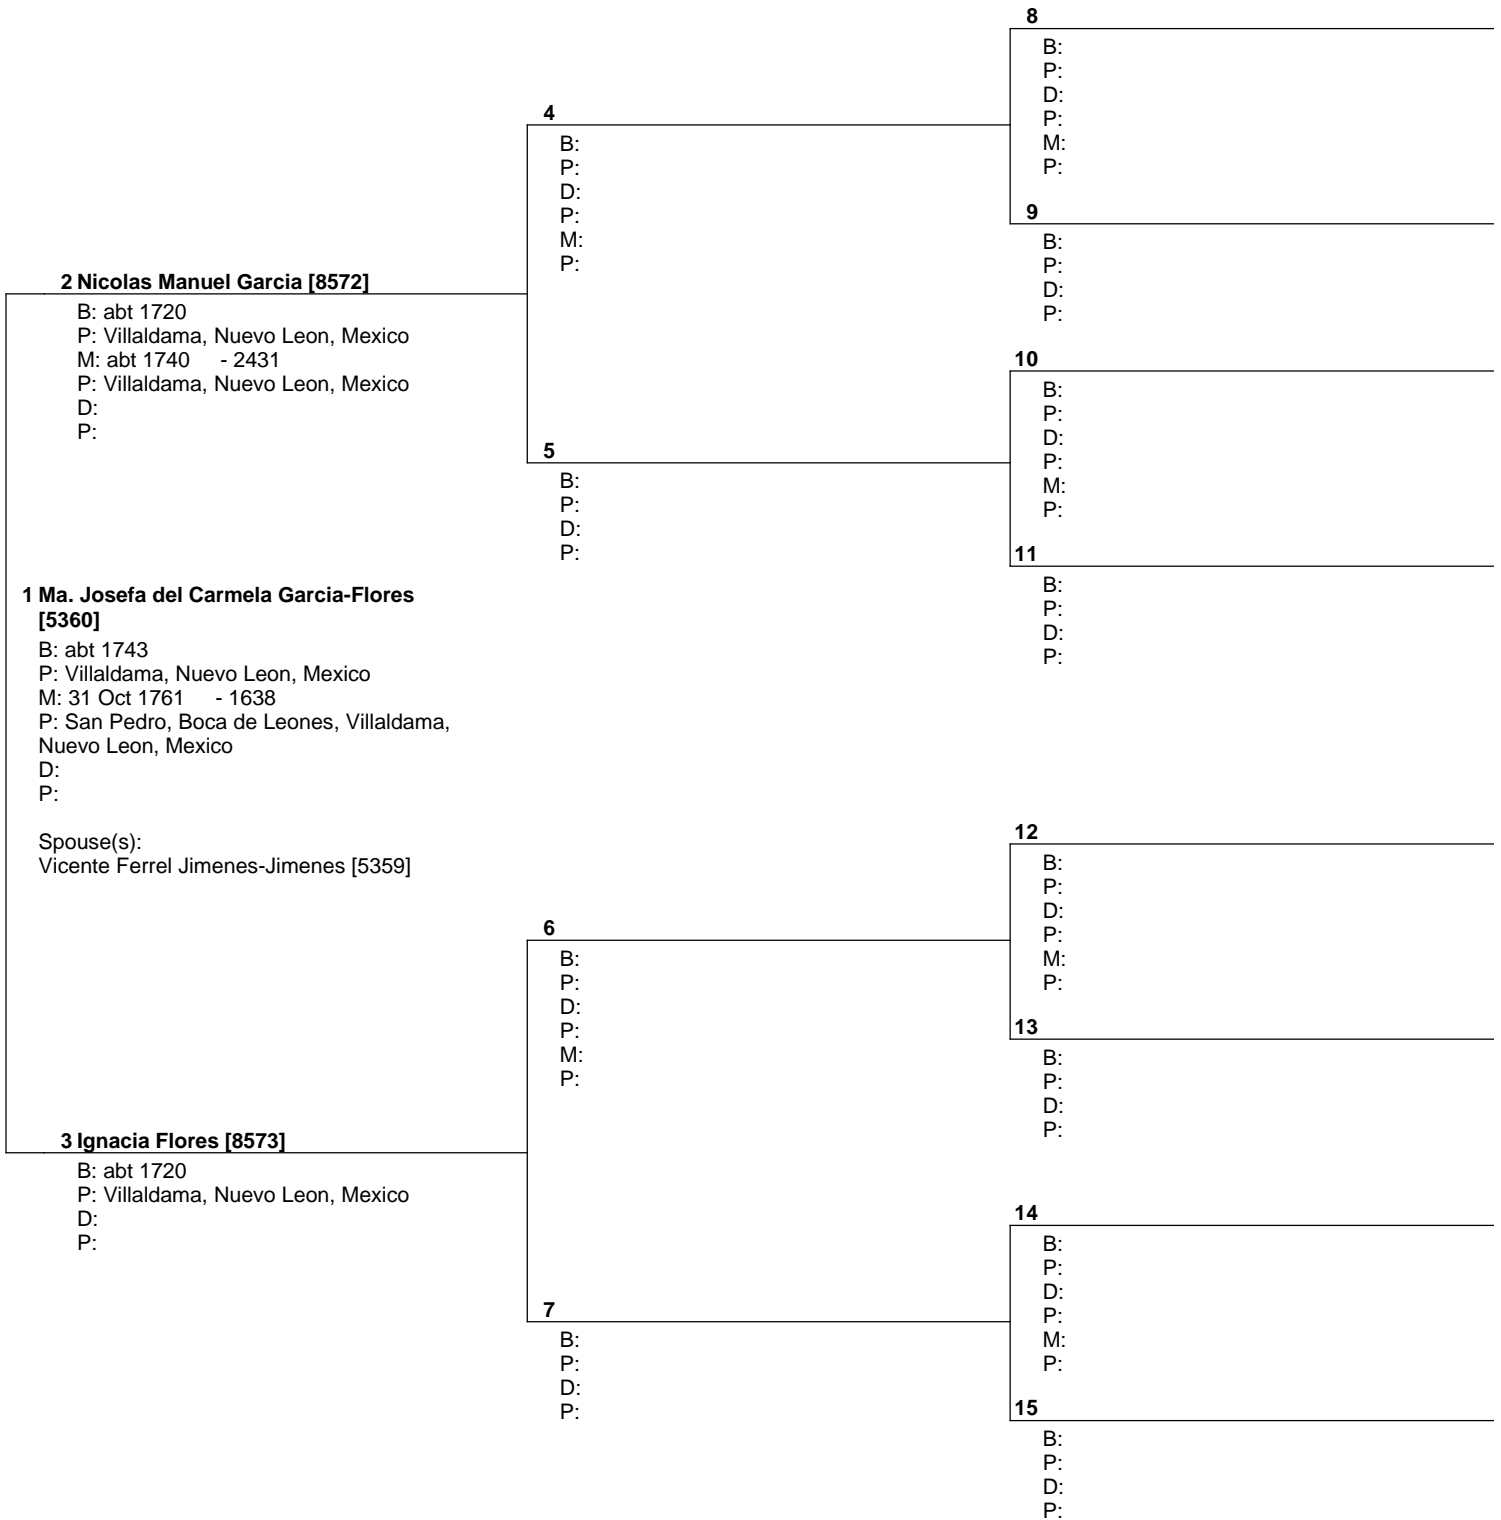

Pedigree Chart

Chart no. 16

No. 1 on this chart is the same as no. 9 on chart no. 3

Prepared by Dahlia Guajardo-Cantu de Palacios 2795 Goldfield Place Simi Valley, Ca. 93063 E-MAIL DAHLPALACI@SBCGLOBAL.NET	
USA	
Telephone number 805 581-6465	Date prepared 30 Mar 2009