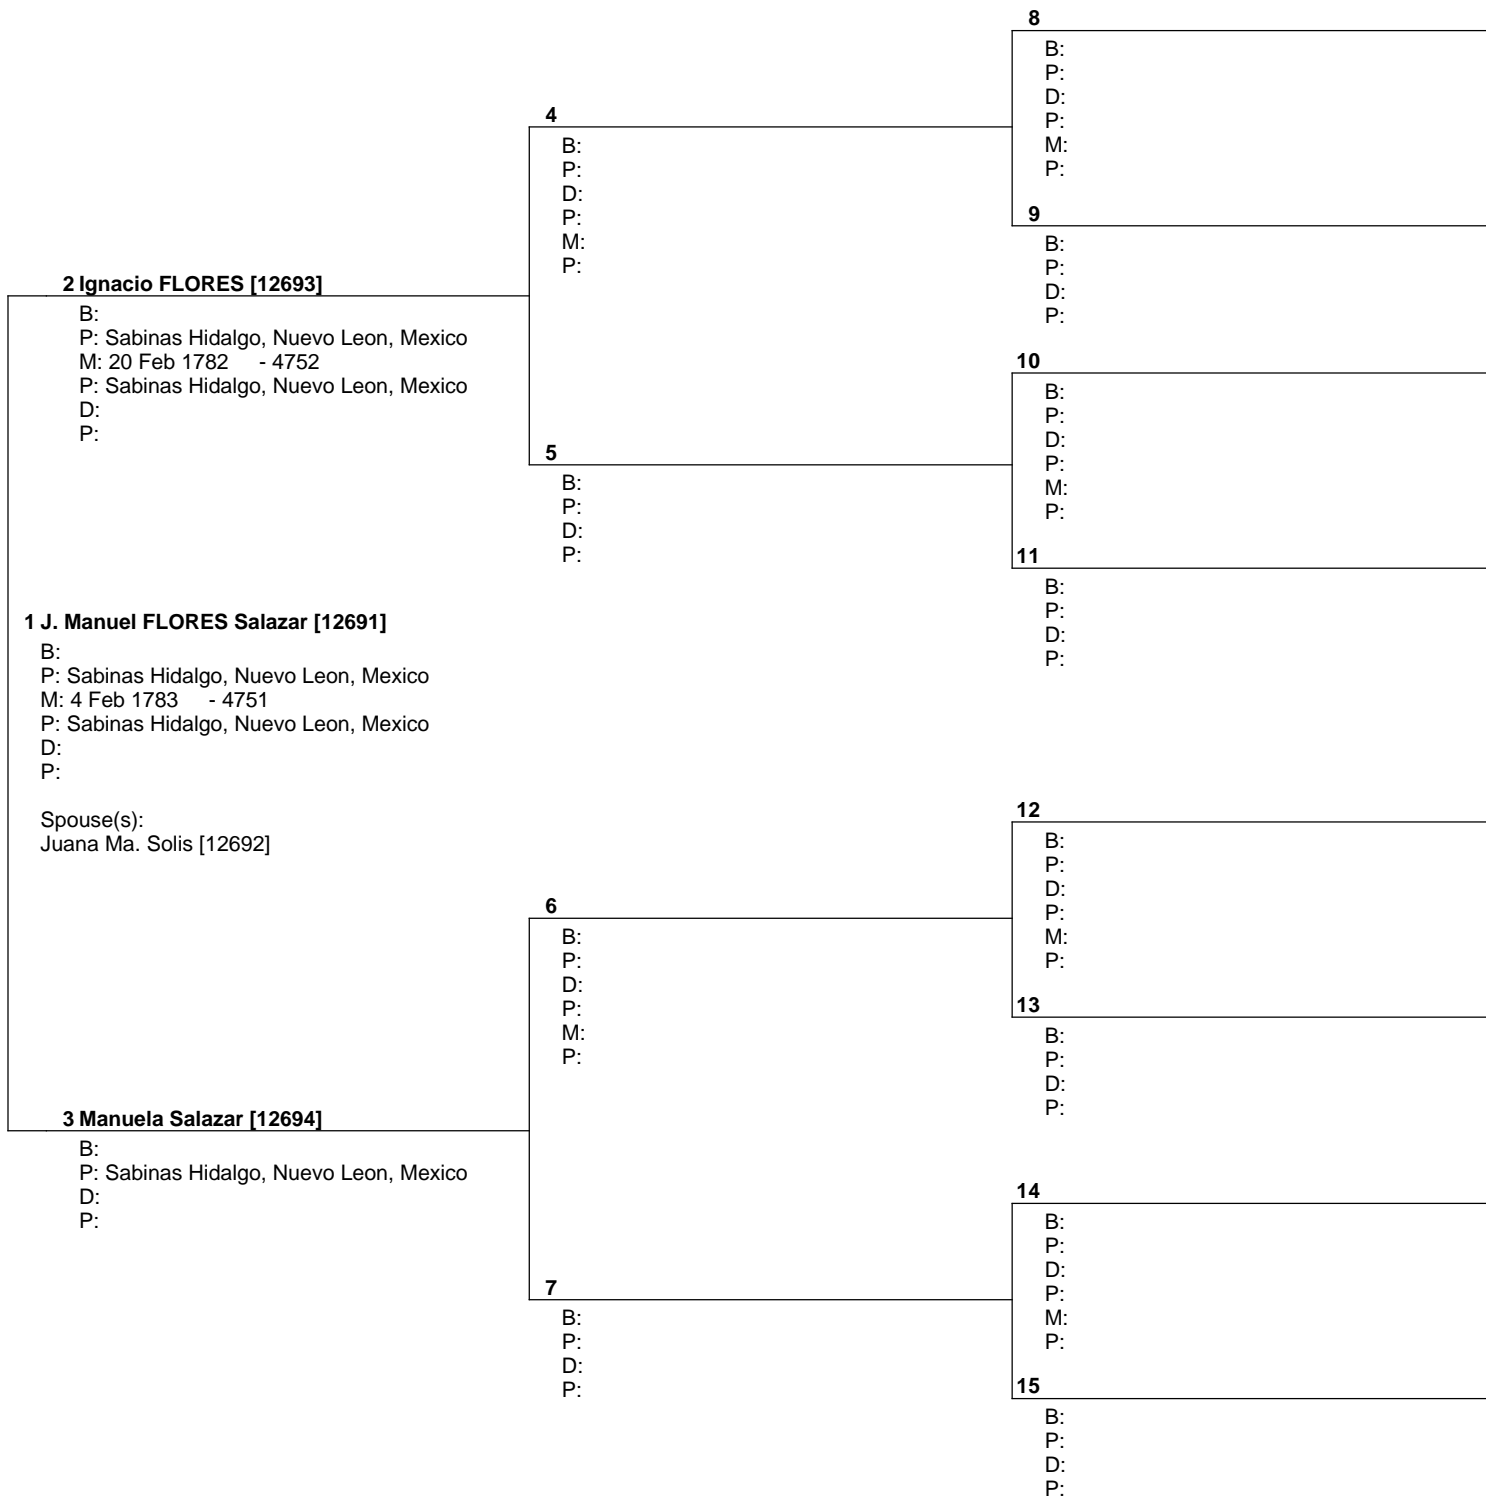

Pedigree Chart

Chart no. 17

No. 1 on this chart is the same as no. 10 on chart no. 3

Prepared by Dahlia Guajardo-Cantu de Palacios 2795 Goldfield Place Simi Valley, Ca. 93063 E-MAIL DAHLPALACI@SBCGLOBAL.NET	
USA	
Telephone number 805 581-6465	Date prepared 30 Mar 2009