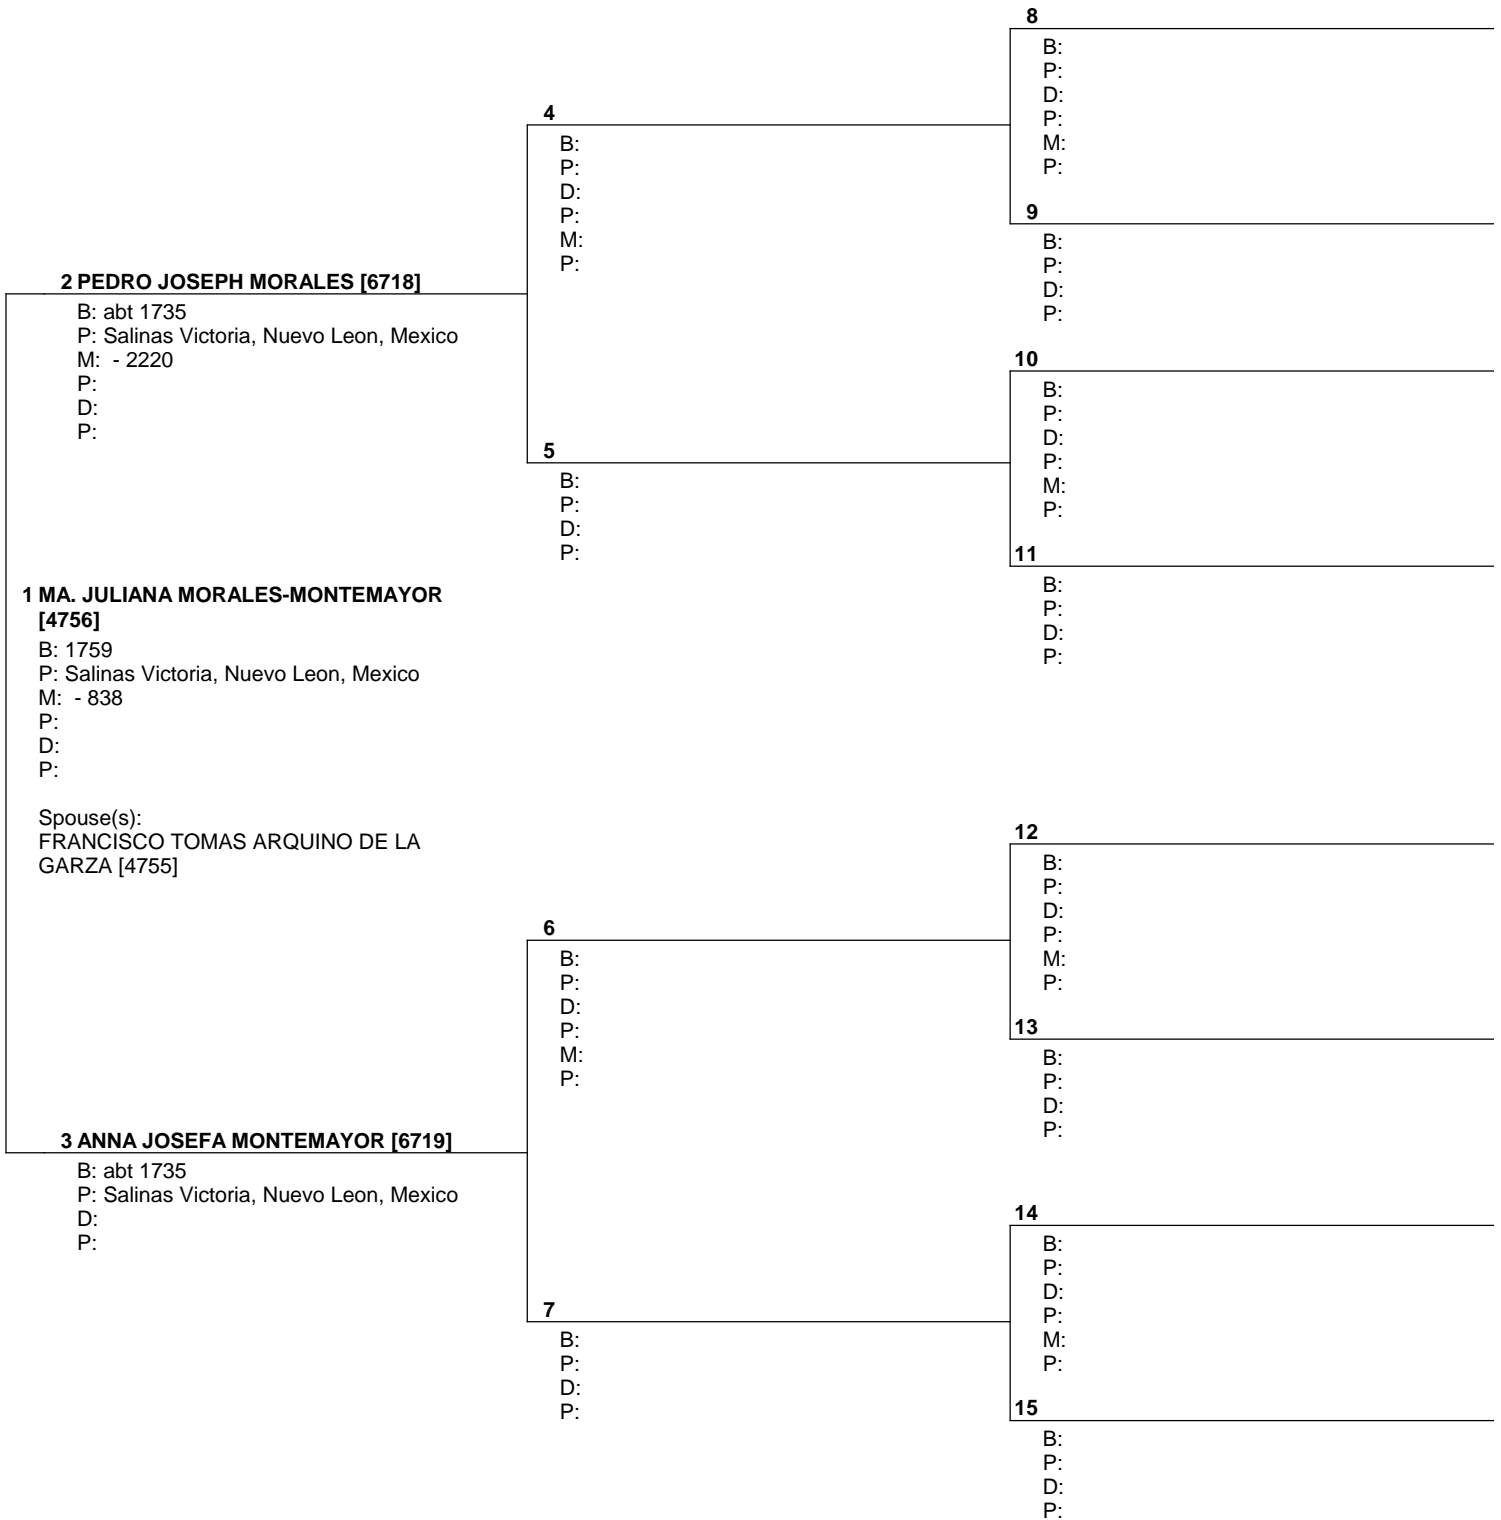

USA

Telephone number
805 581-6465

Date prepared
30 Mar 2009

Pedigree Chart

Chart no. 14

No. 1 on this chart is the same as no. 13 on chart no. 2

Prepared by
Dahlia Guajardo-Cantu de Palacios
2795 Goldfield Place
Simi Valley, Ca. 93063
E-MAIL DAHLPALACI@SBCGLOBAL.NET