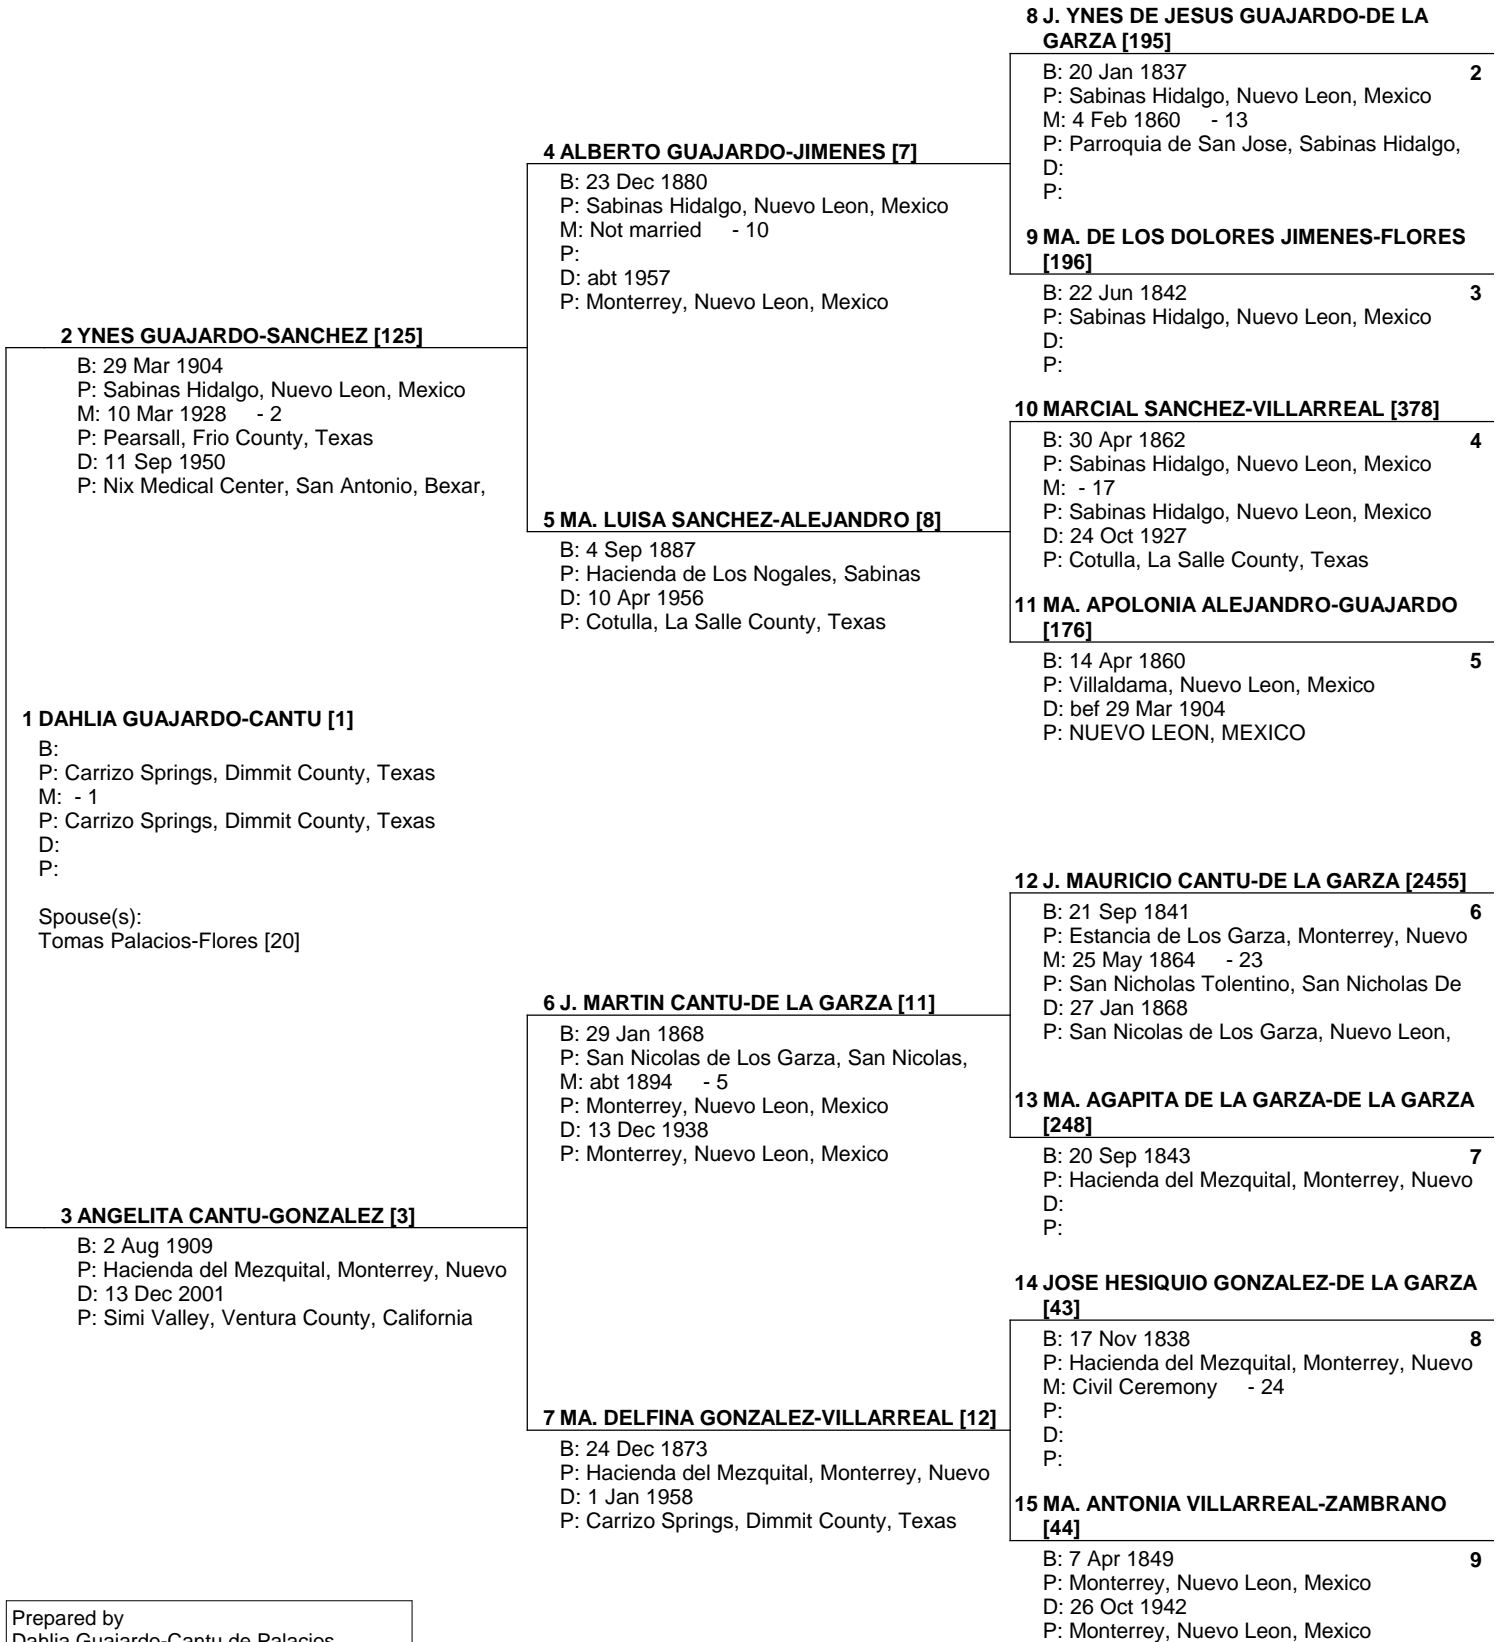

Pedigree Chart

Chart no. 1

Prepared by
Dahlia Guajardo-Cantu de Palacios
2795 Goldfield Place
Simi Valley, Ca. 93063
E-MAIL DAHLPALACI@SBCGLOBAL.NET

USA

Telephone number 805 581-6465	Date prepared 30 Mar 2009