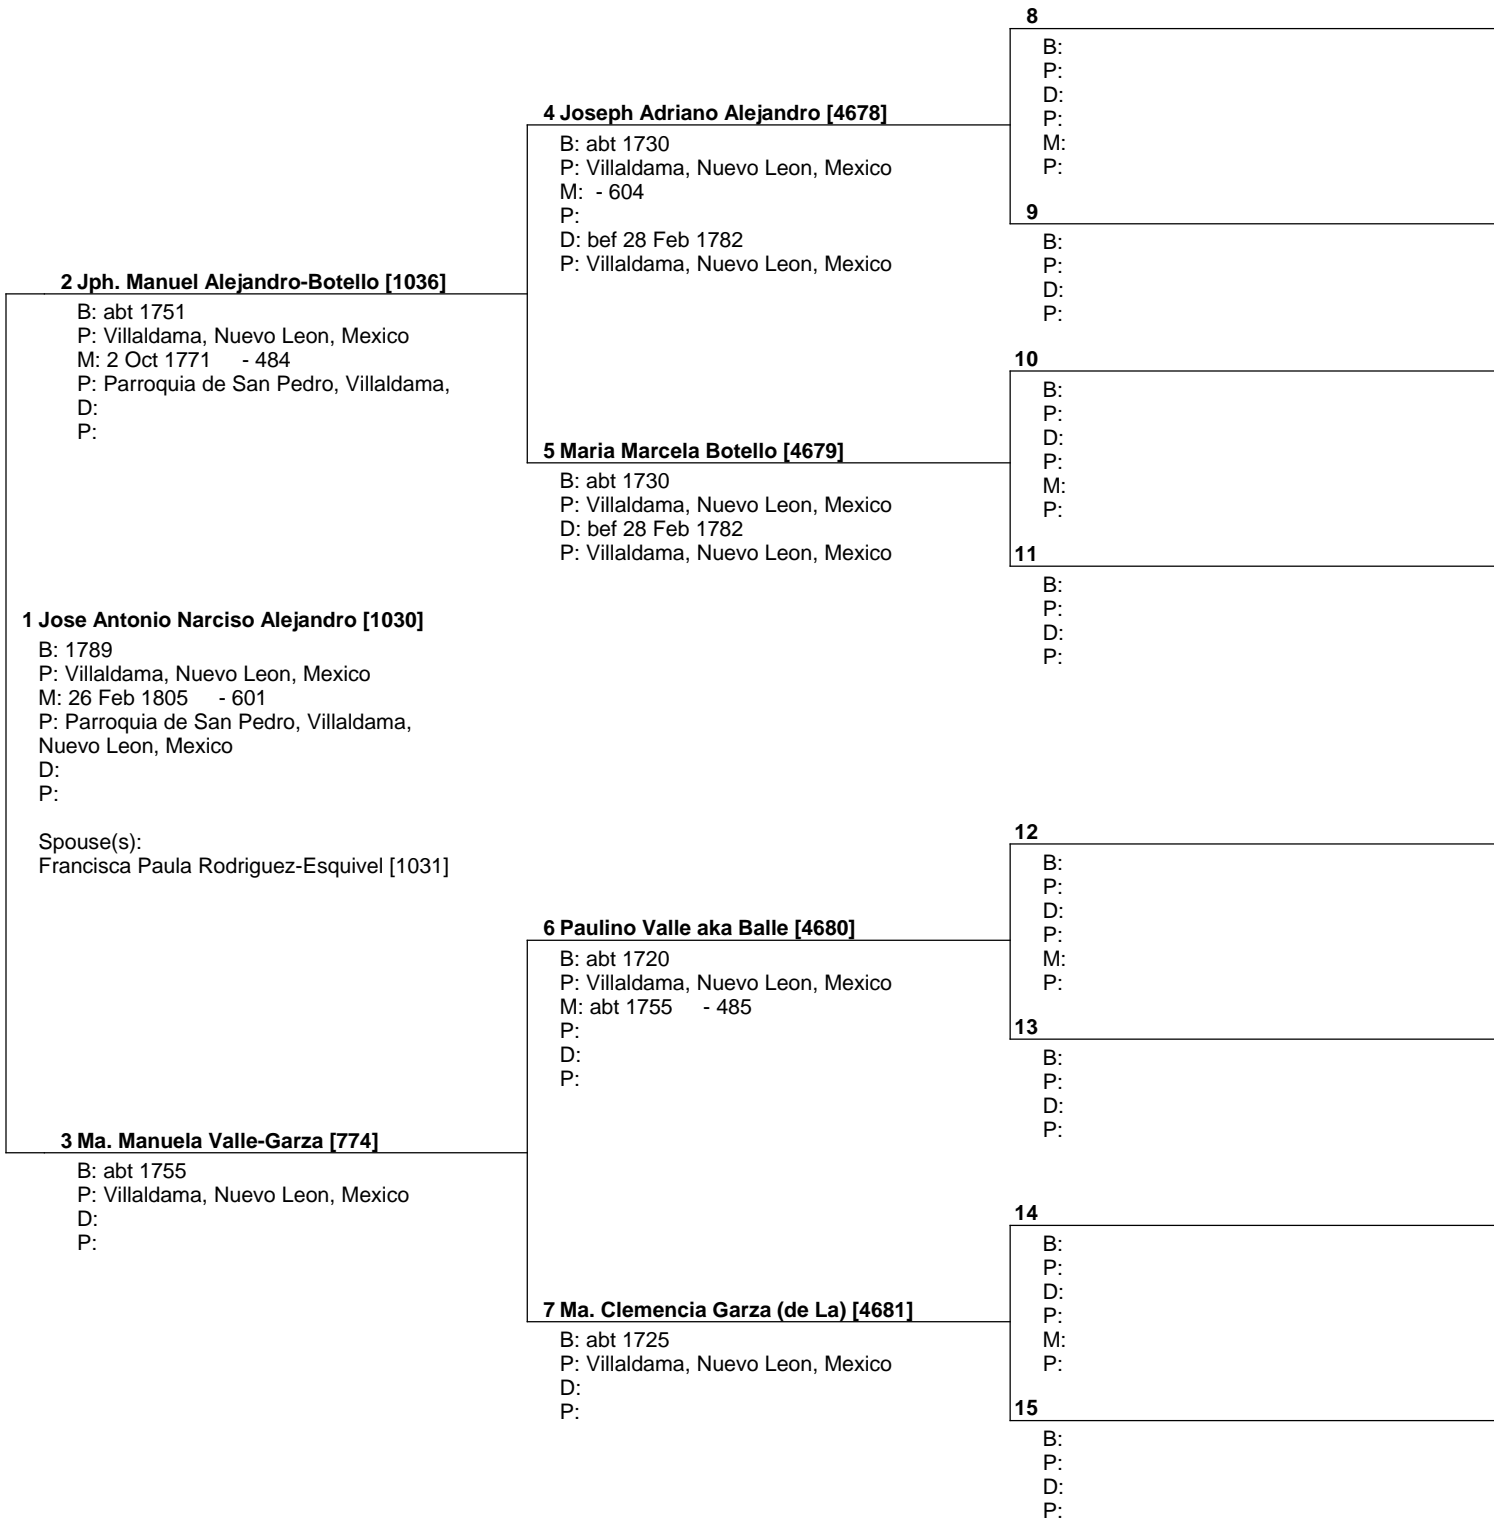

USA

Telephone number
805 581-6465

Date prepared
30 Mar 2009

Pedigree Chart

Chart no. 29

No. 1 on this chart is the same as no. 8 on chart no. 5

Prepared by
Dahlia Guajardo-Cantu de Palacios
2795 Goldfield Place
Simi Valley, Ca. 93063
E-MAIL DAHLPALACI@SBCGLOBAL.NET