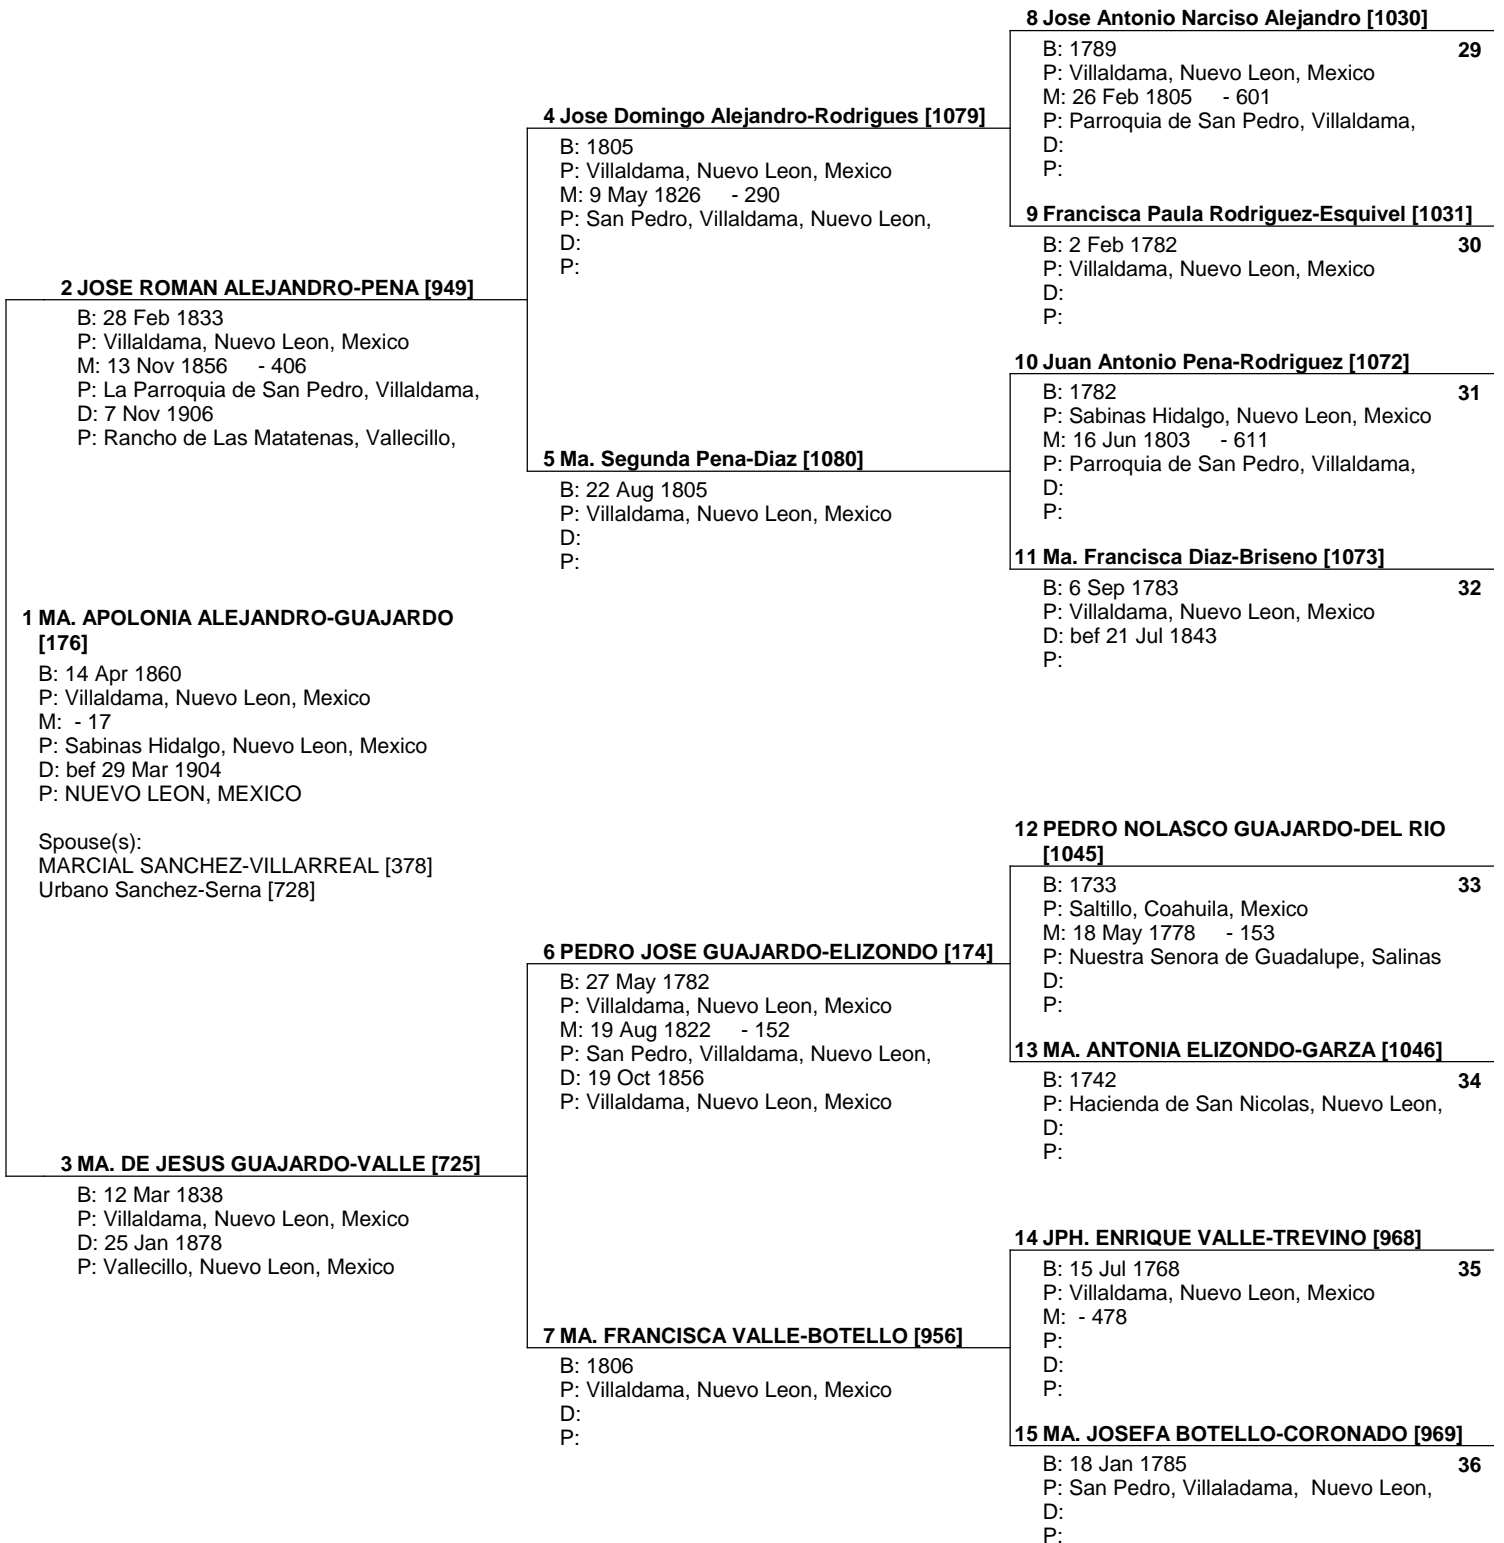

USA

Telephone number
805 581-6465

Date prepared
30 Mar 2009

Pedigree Chart

Chart no. 5

No. 1 on this chart is the same as no. 11 on chart no. 1

Prepared by
Dahlia Guajardo-Cantu de Palacios
2795 Goldfield Place
Simi Valley, Ca. 93063
E-MAIL DAHLPALACI@SBCGLOBAL.NET