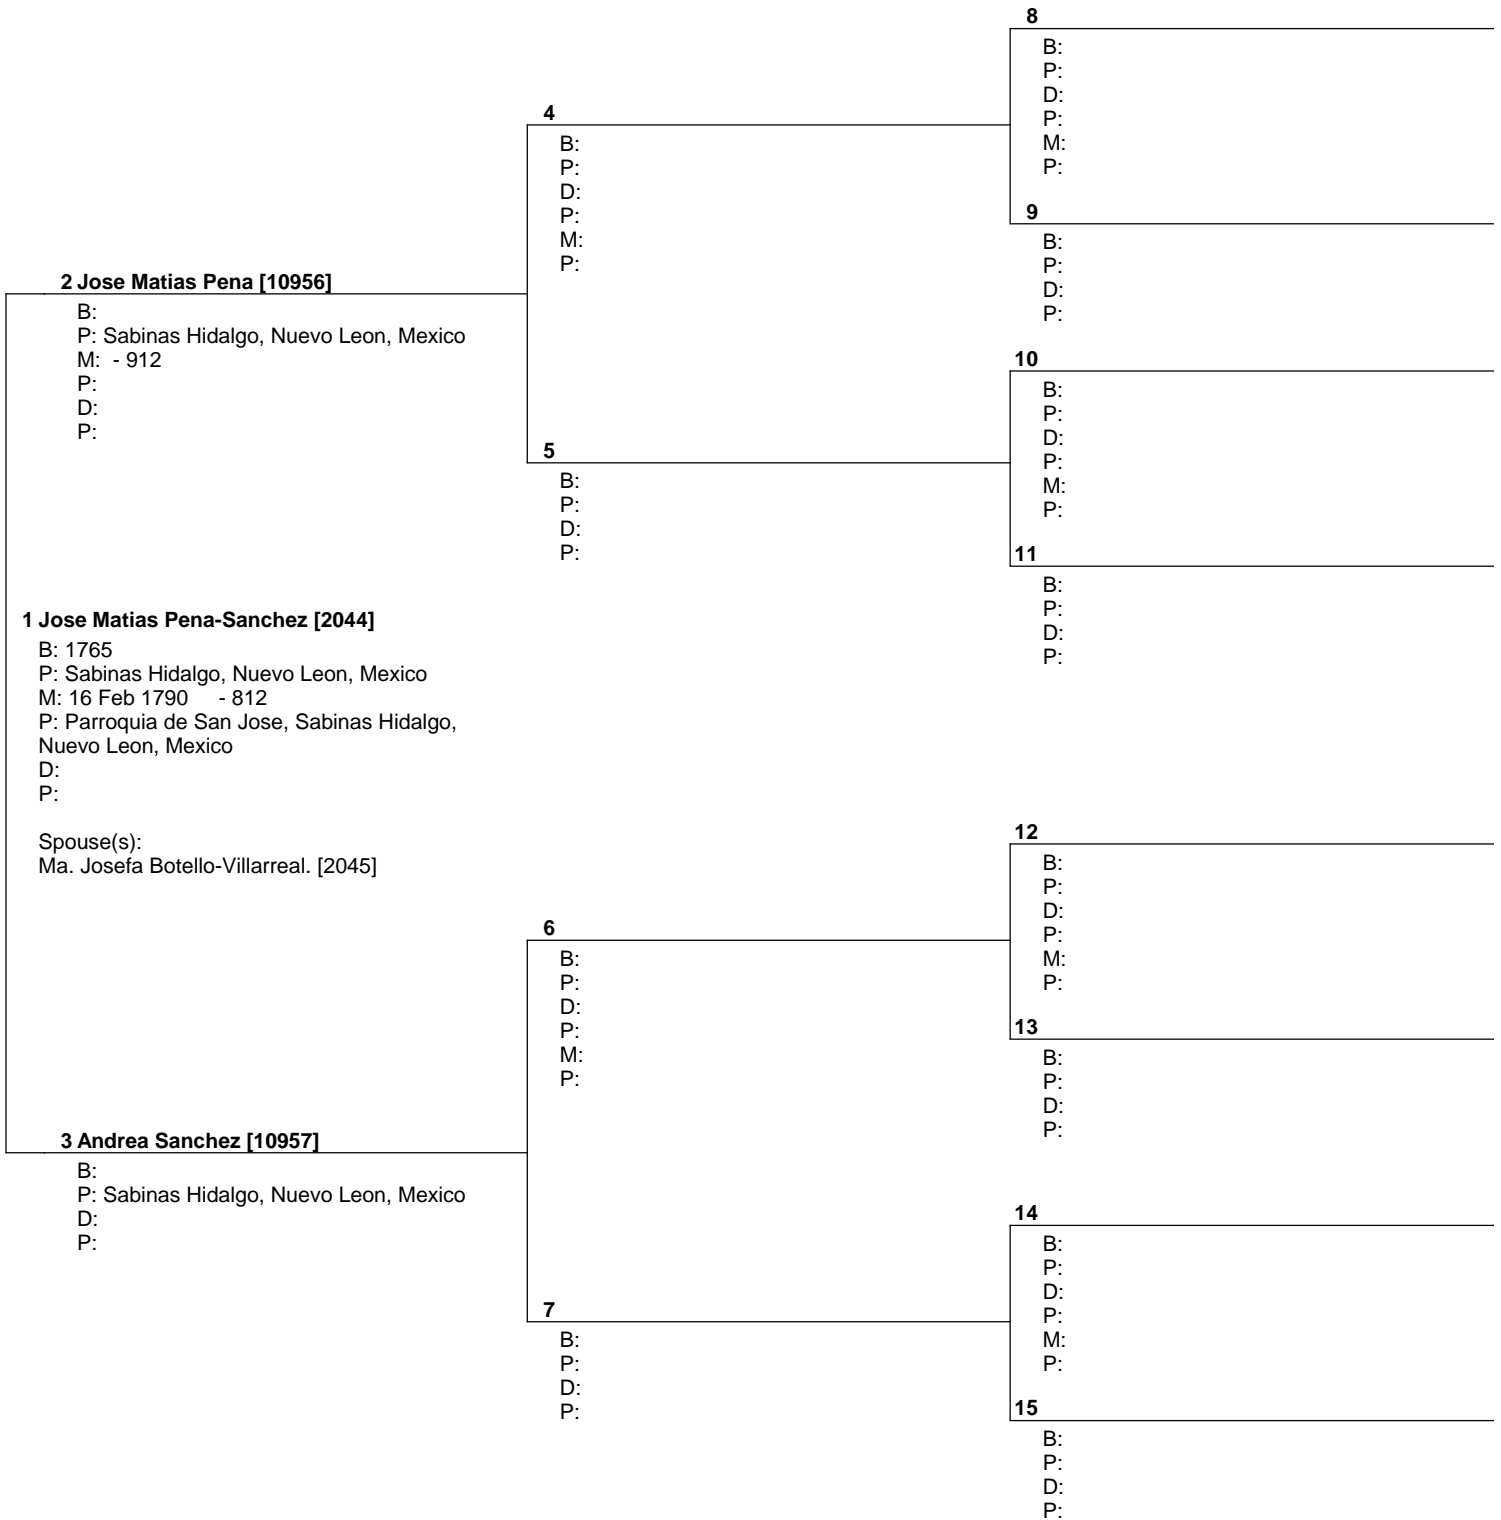

Pedigree Chart

No. 1 on this chart is the same as no. 14 on chart no. 3

Prepared by Dahlia Guajardo-Cantu de Palacios 2795 Goldfield Place Simi Valley, Ca. 93063 E-MAIL DAHLPALACI@SBCGLOBAL.NET	
USA	
Telephone number 805 581-6465	Date prepared 30 Mar 2009