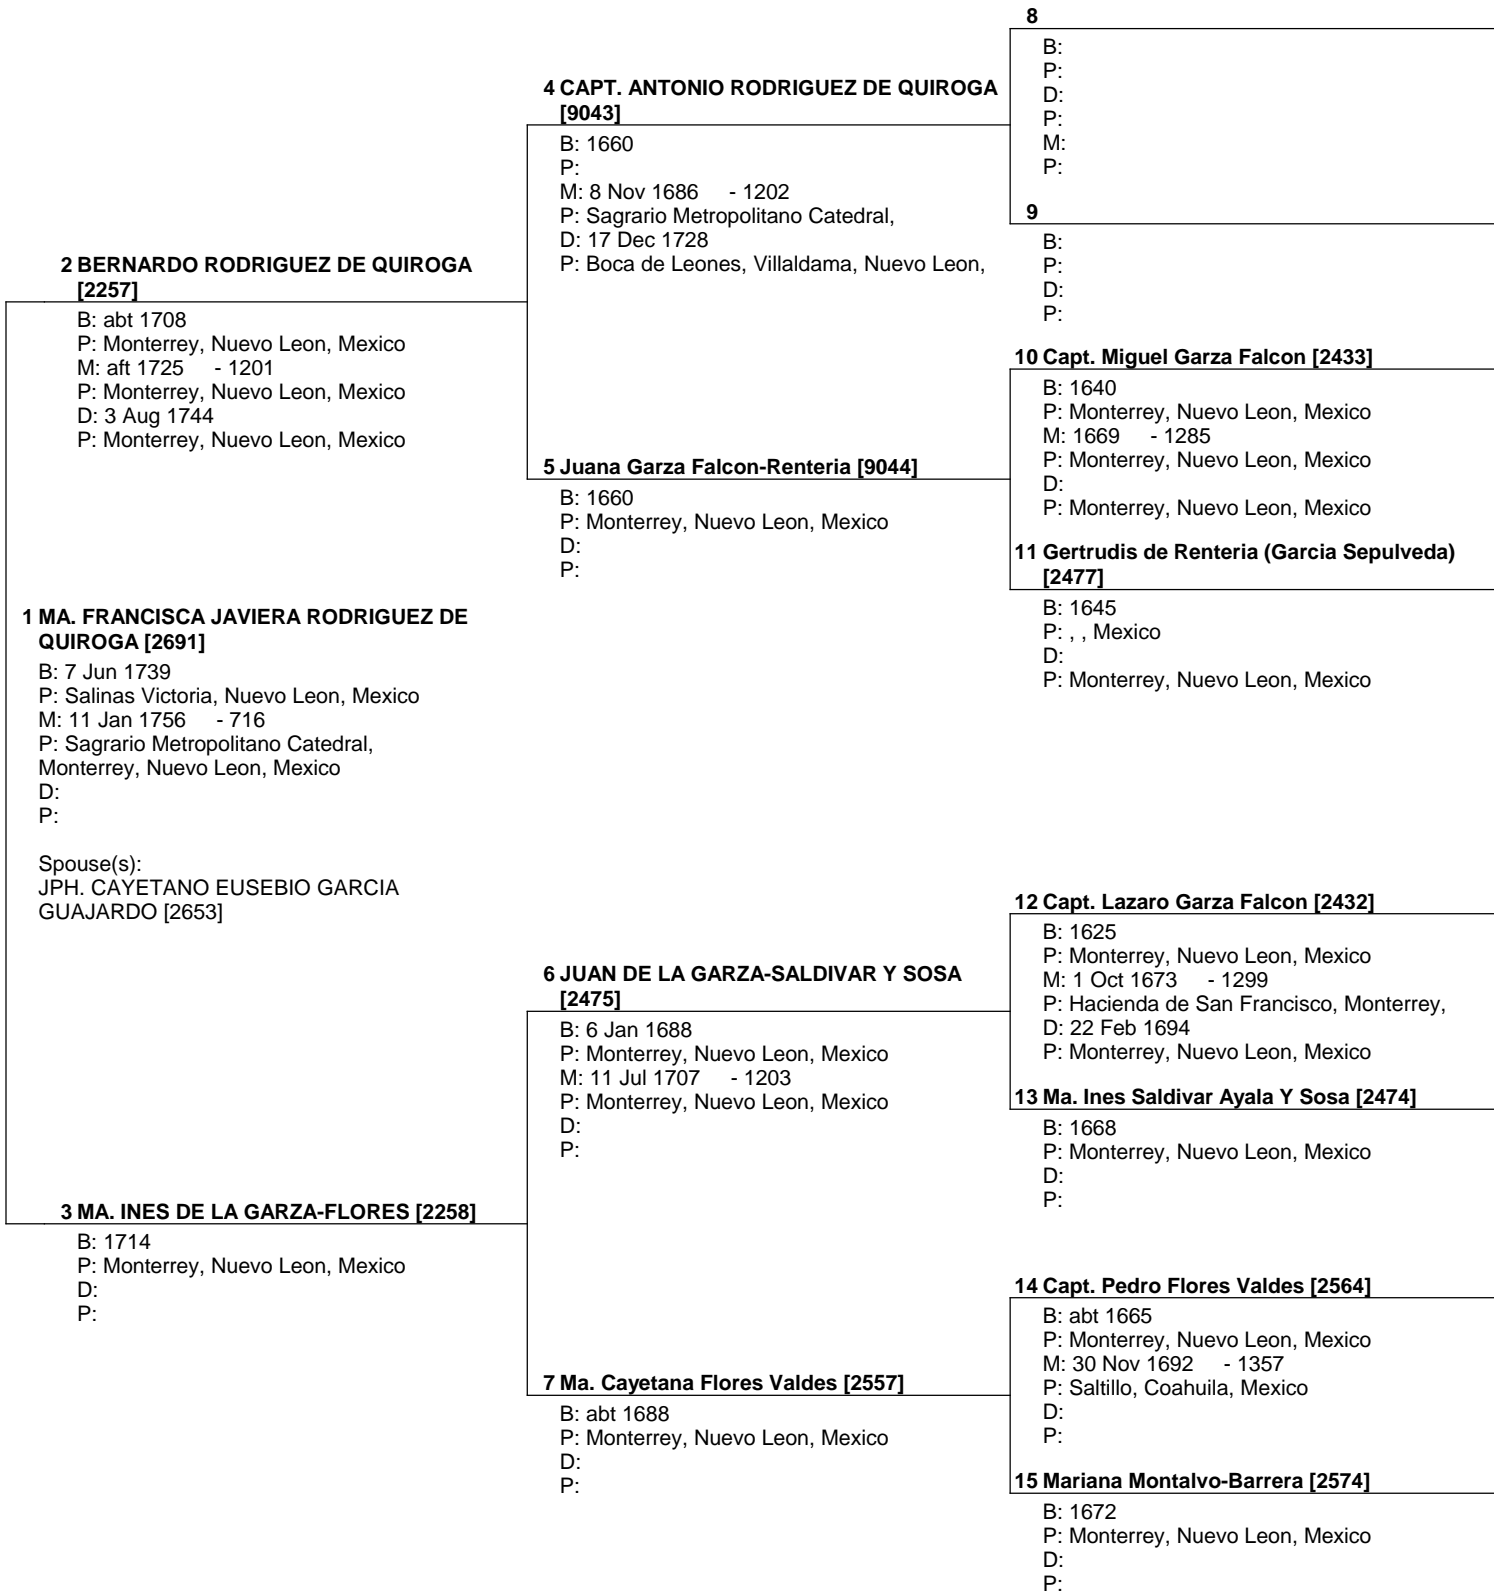

Pedigree Chart

Chart no. 11

No. 1 on this chart is the same as no. 9 on chart no. 2

Prepared by
Dahlia Guajardo-Cantu de Palacios
2795 Goldfield Place
Simi Valley, Ca. 93063
E-MAIL DAHLPALACI@SBCGLOBAL.NET

USA

Telephone number
805 581-6465

Date prepared
30 Mar 2009