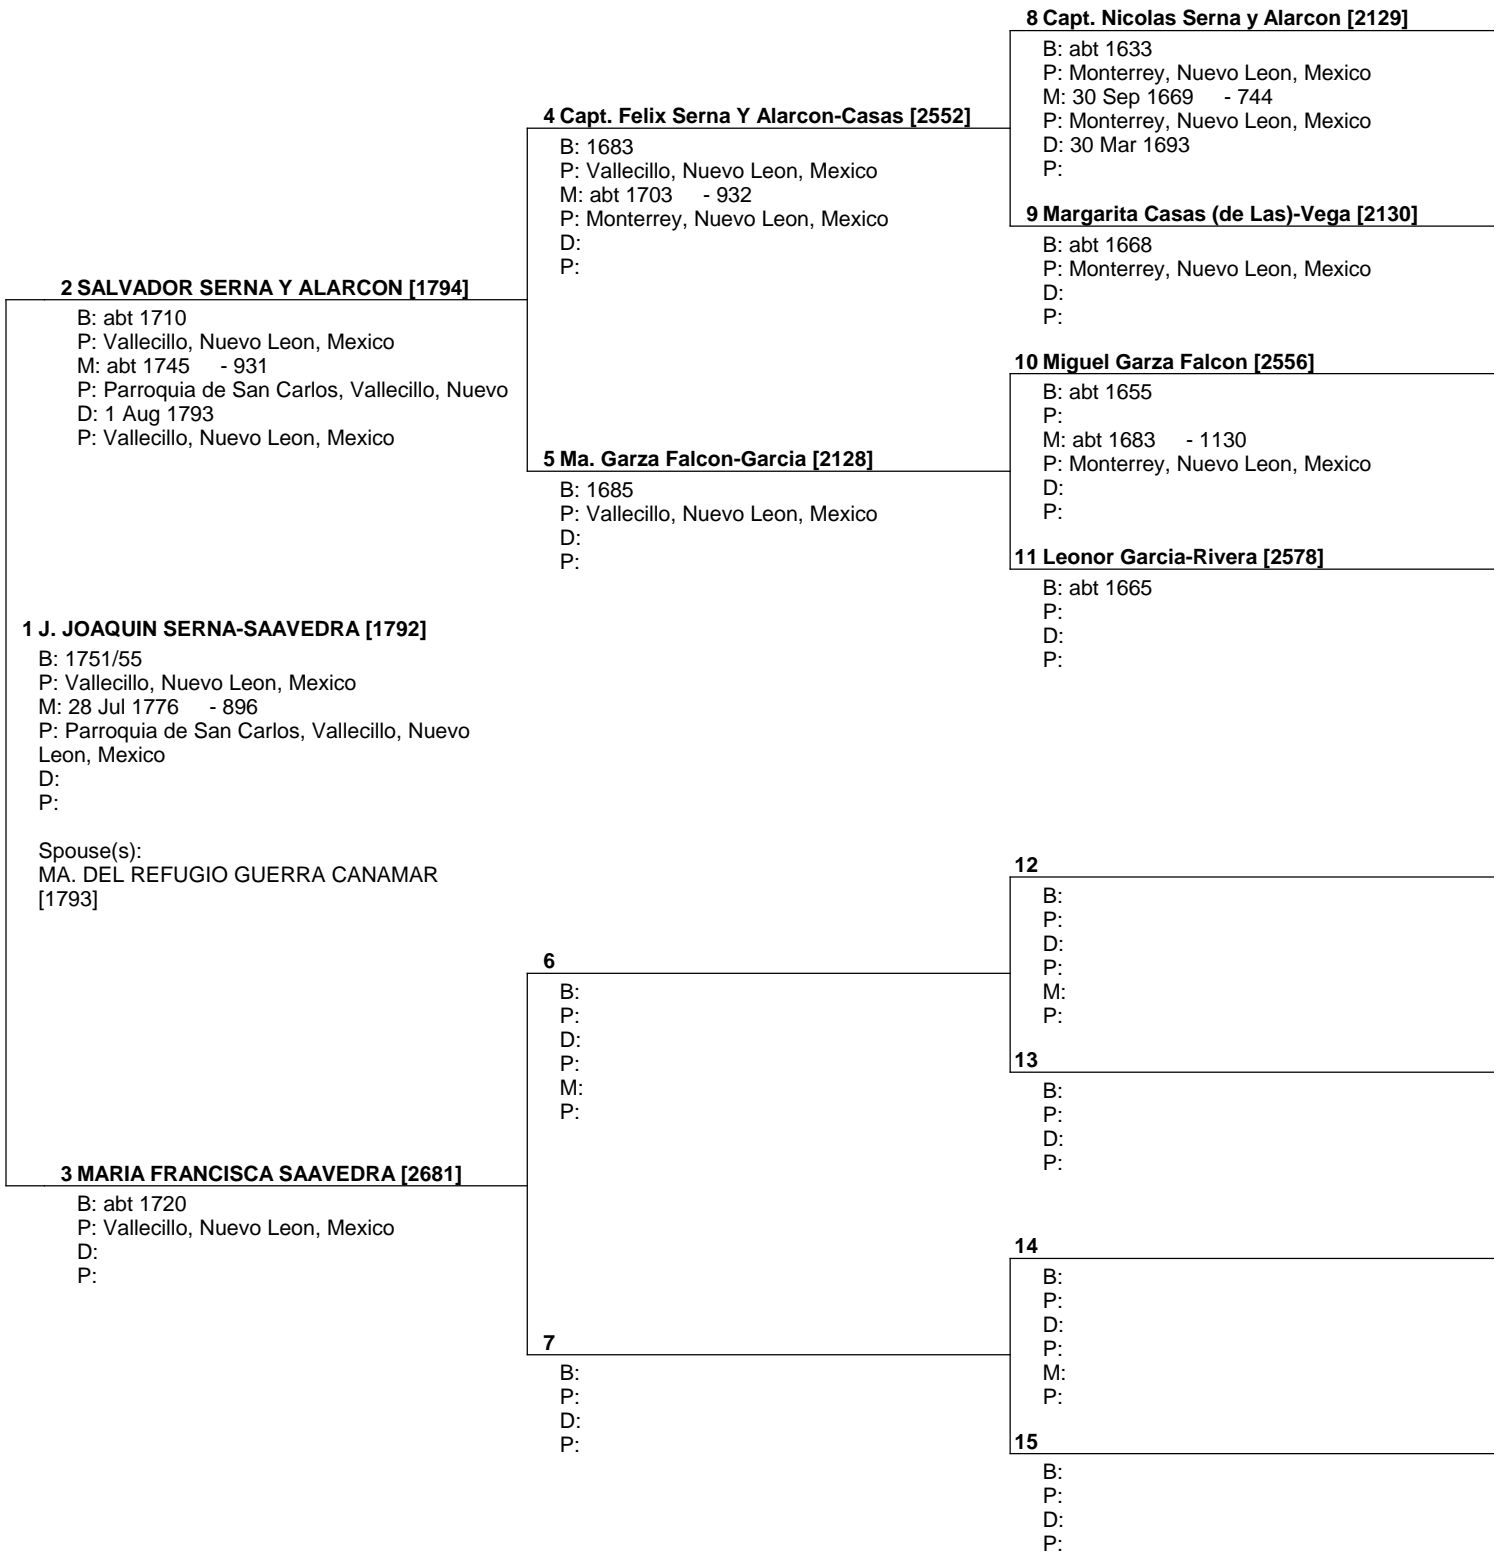

Pedigree Chart

Chart no. 23

No. 1 on this chart is the same as no. 10 on chart no. 4

Prepared by
Dahlia Guajardo-Cantu de Palacios
2795 Goldfield Place
Simi Valley, Ca. 93063
E-MAIL DAHLPALACI@SBCGLOBAL.NET