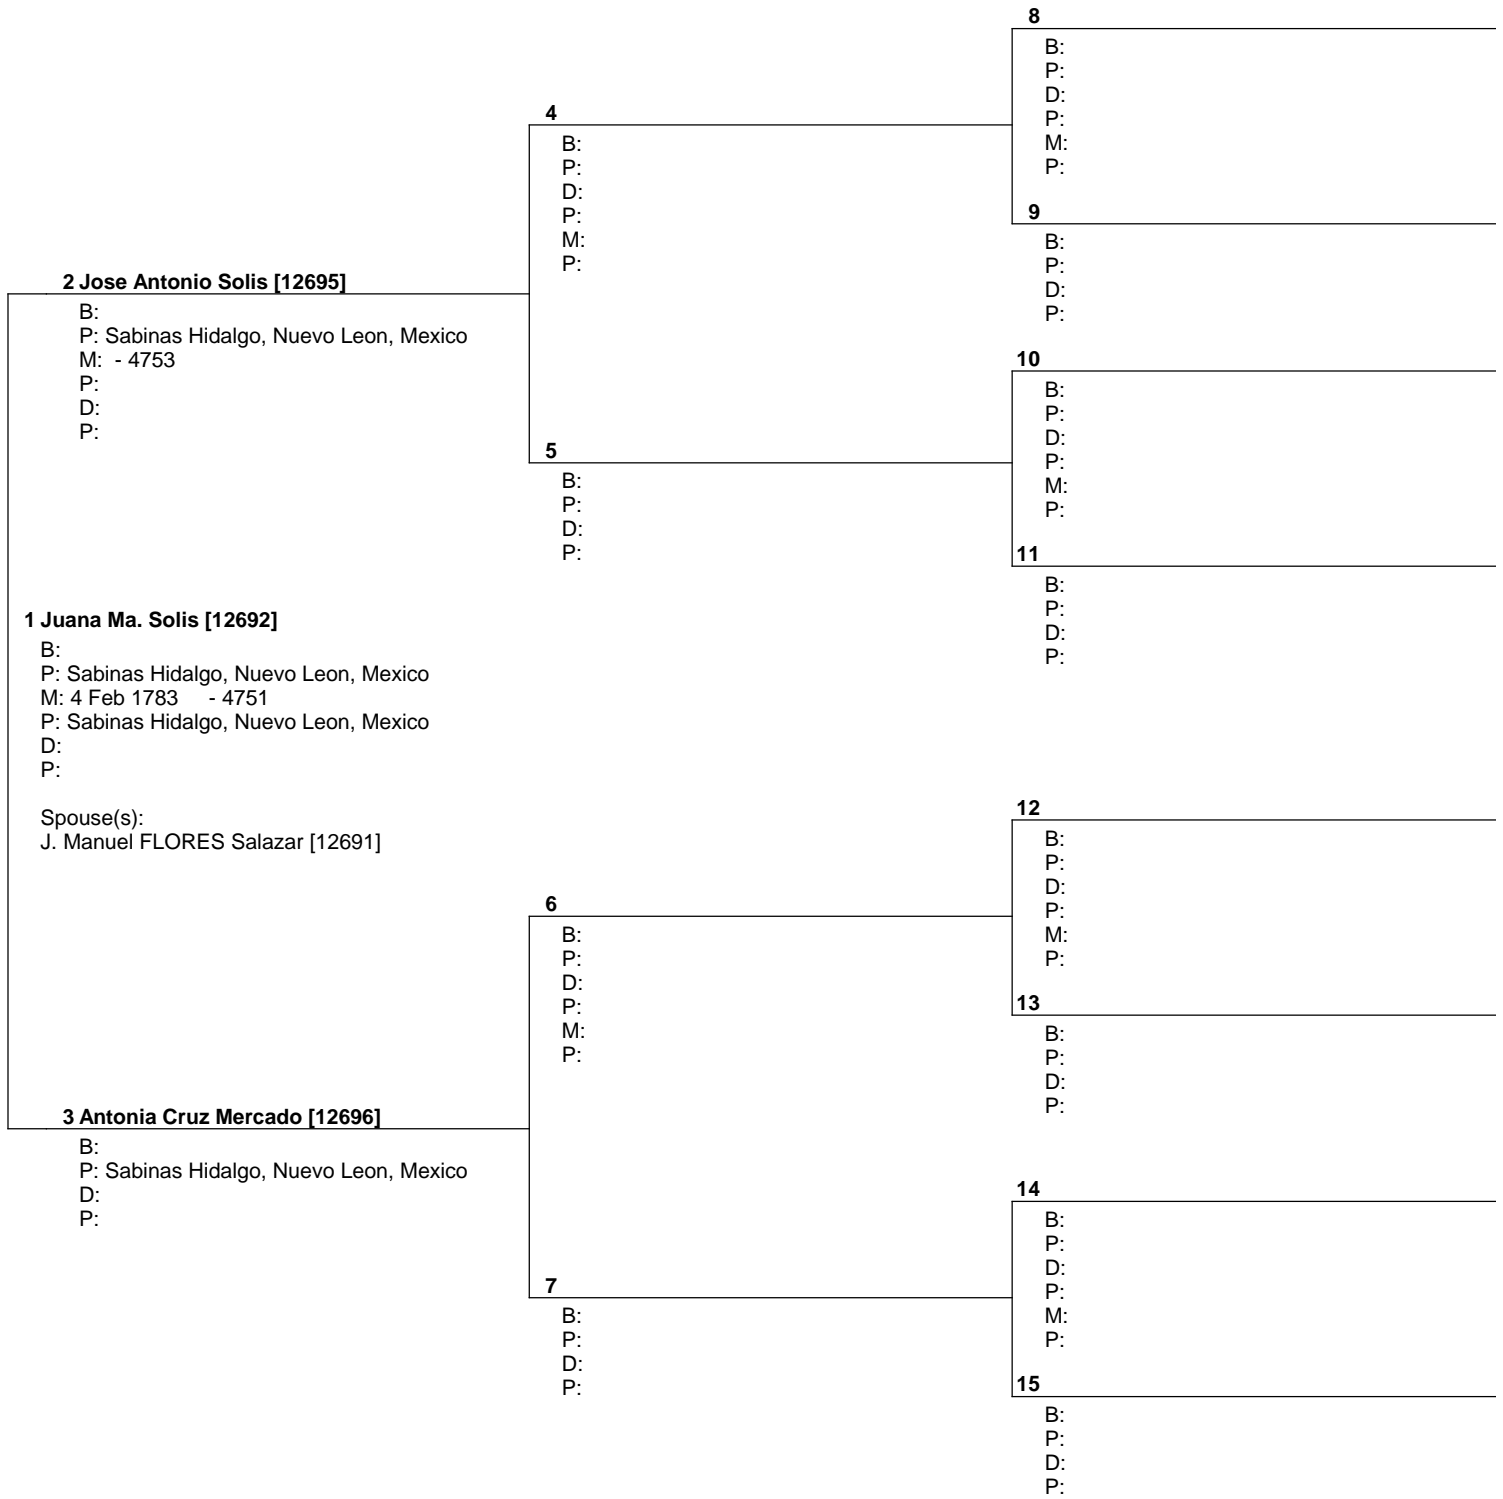

Pedigree Chart

No. 1 on this chart is the same as no. 11 on chart no. 3

Prepared by Dahlia Guajardo-Cantu de Palacios 2795 Goldfield Place Simi Valley, Ca. 93063 E-MAIL DAHLPALACI@SBCGLOBAL.NET	
USA	
Telephone number 805 581-6465	Date prepared 30 Mar 2009