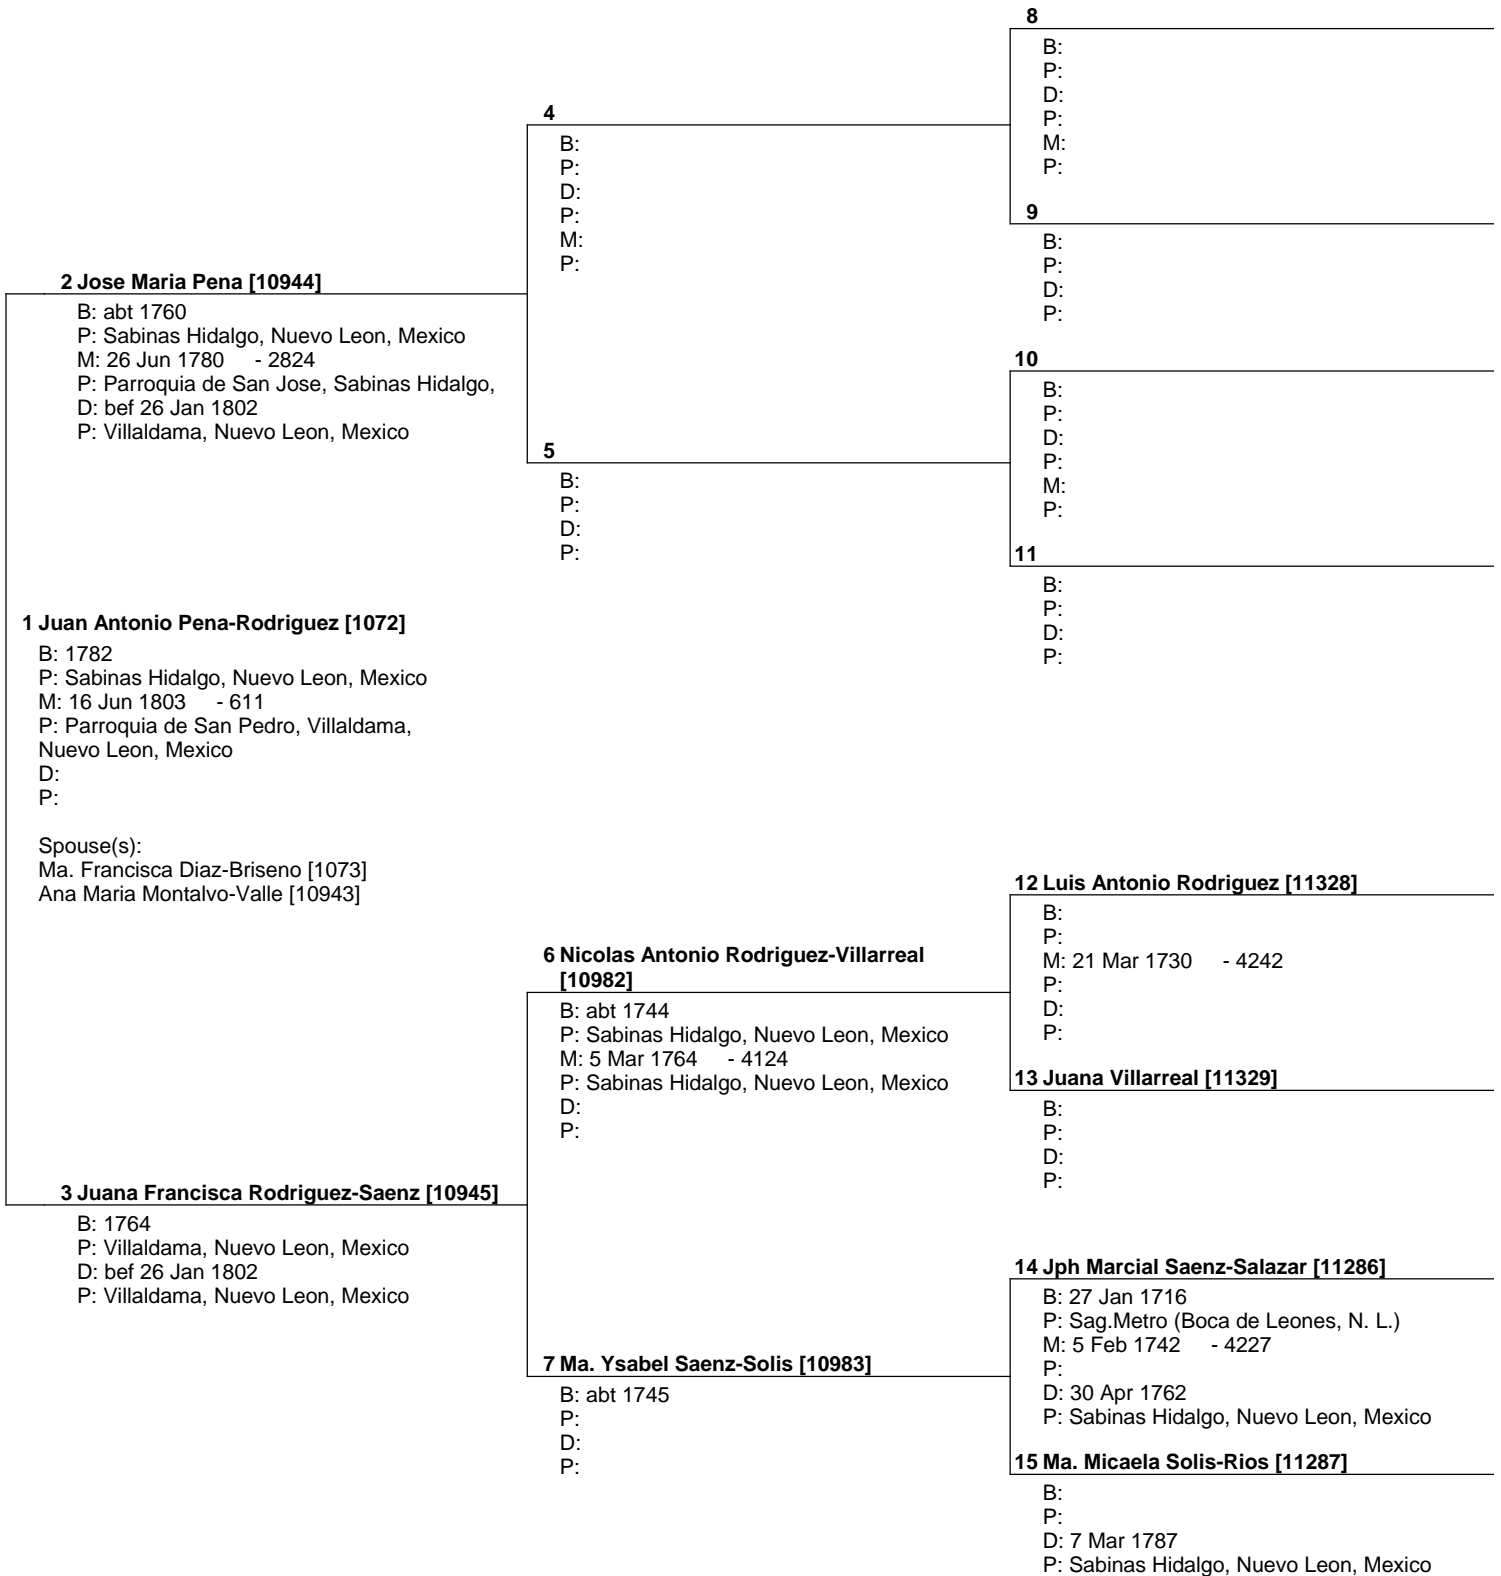

USA

Telephone number
805 581-6465

Date prepared
30 Mar 2009

Pedigree Chart

Chart no. 31

No. 1 on this chart is the same as no. 10 on chart no. 5

Prepared by
Dahlia Guajardo-Cantu de Palacios
2795 Goldfield Place
Simi Valley, Ca. 93063
E-MAIL DAHLPALACI@SBCGLOBAL.NET