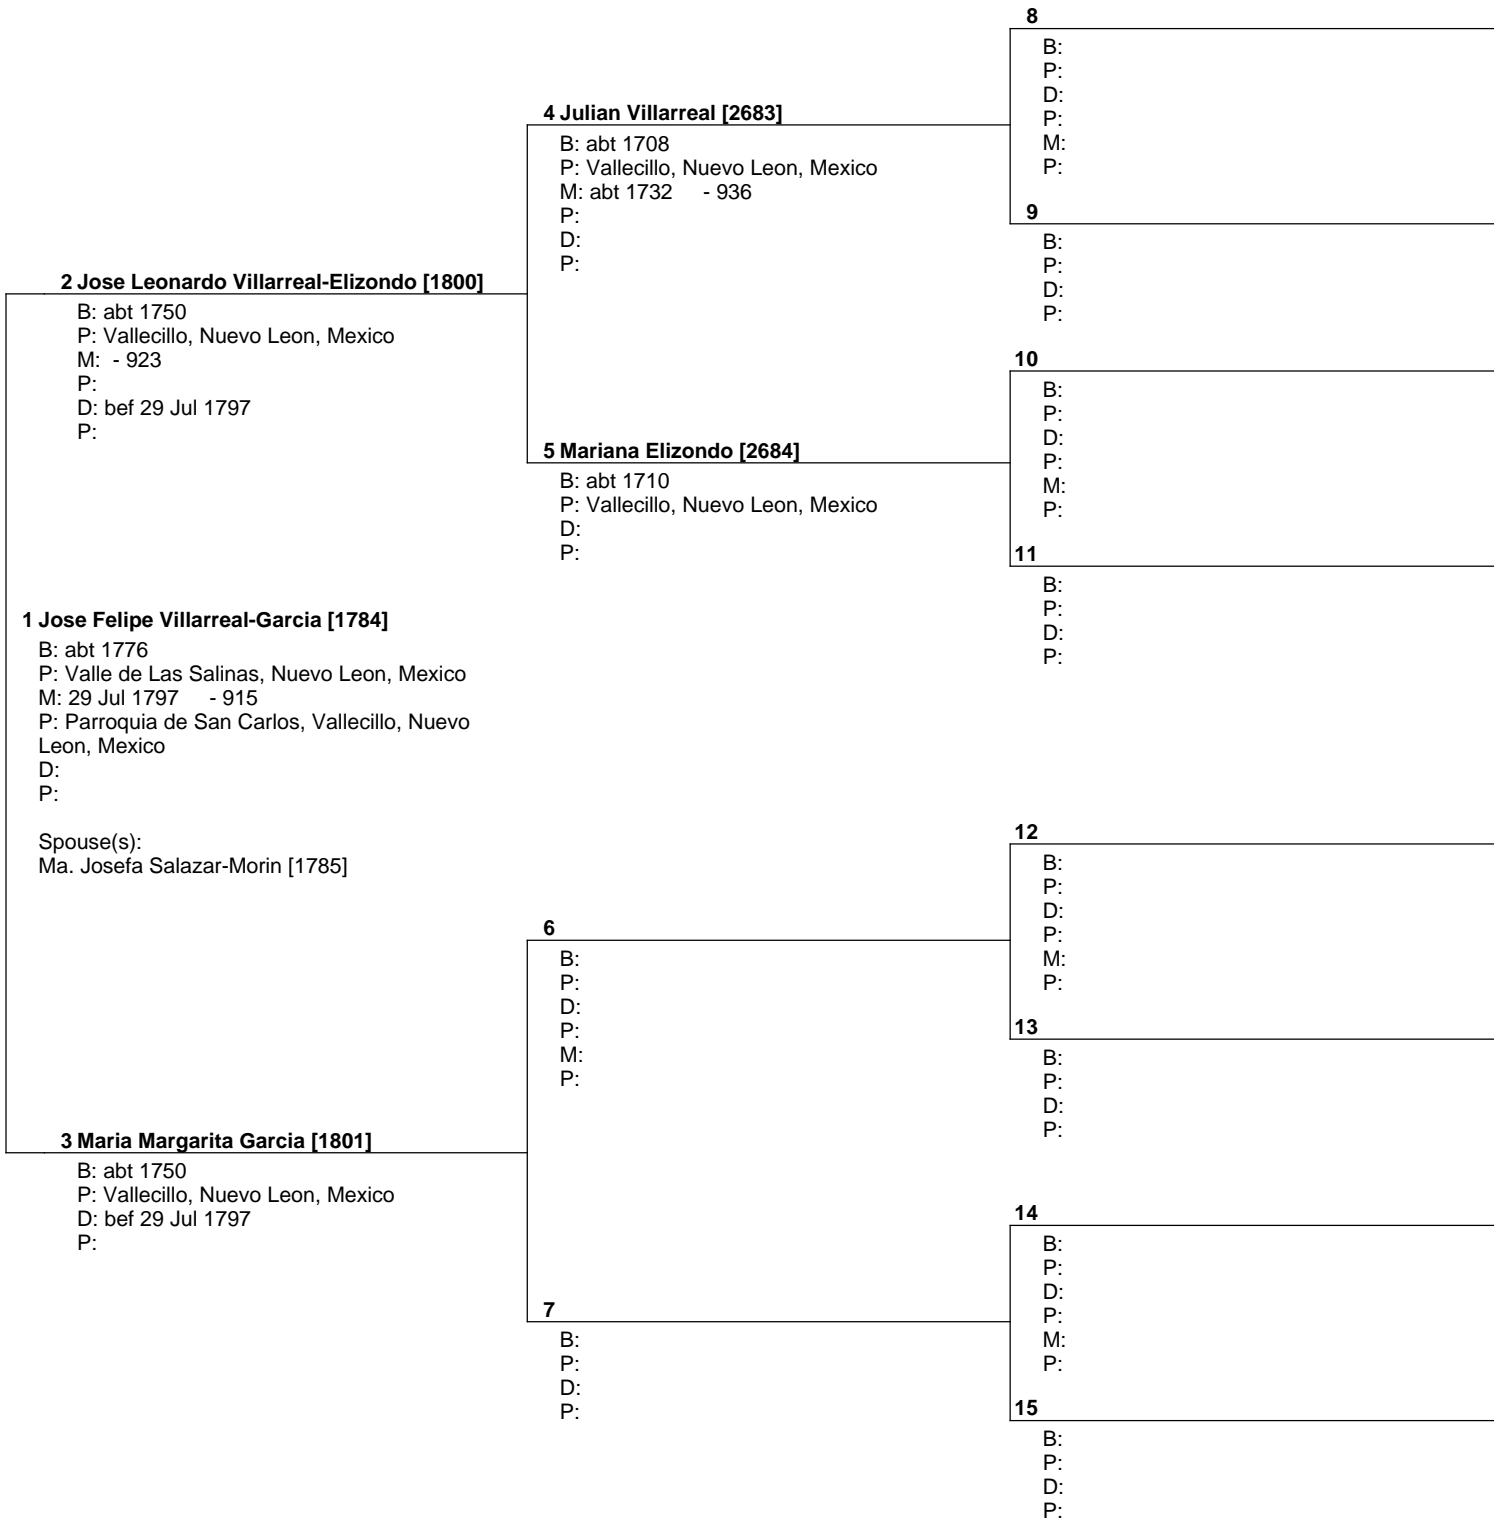

Pedigree Chart

Chart no. 25

No. 1 on this chart is the same as no. 12 on chart no. 4

Prepared by Dahlia Guajardo-Cantu de Palacios 2795 Goldfield Place Simi Valley, Ca. 93063 E-MAIL DAHLPALACI@SBCGLOBAL.NET	
USA	
Telephone number 805 581-6465	Date prepared 30 Mar 2009