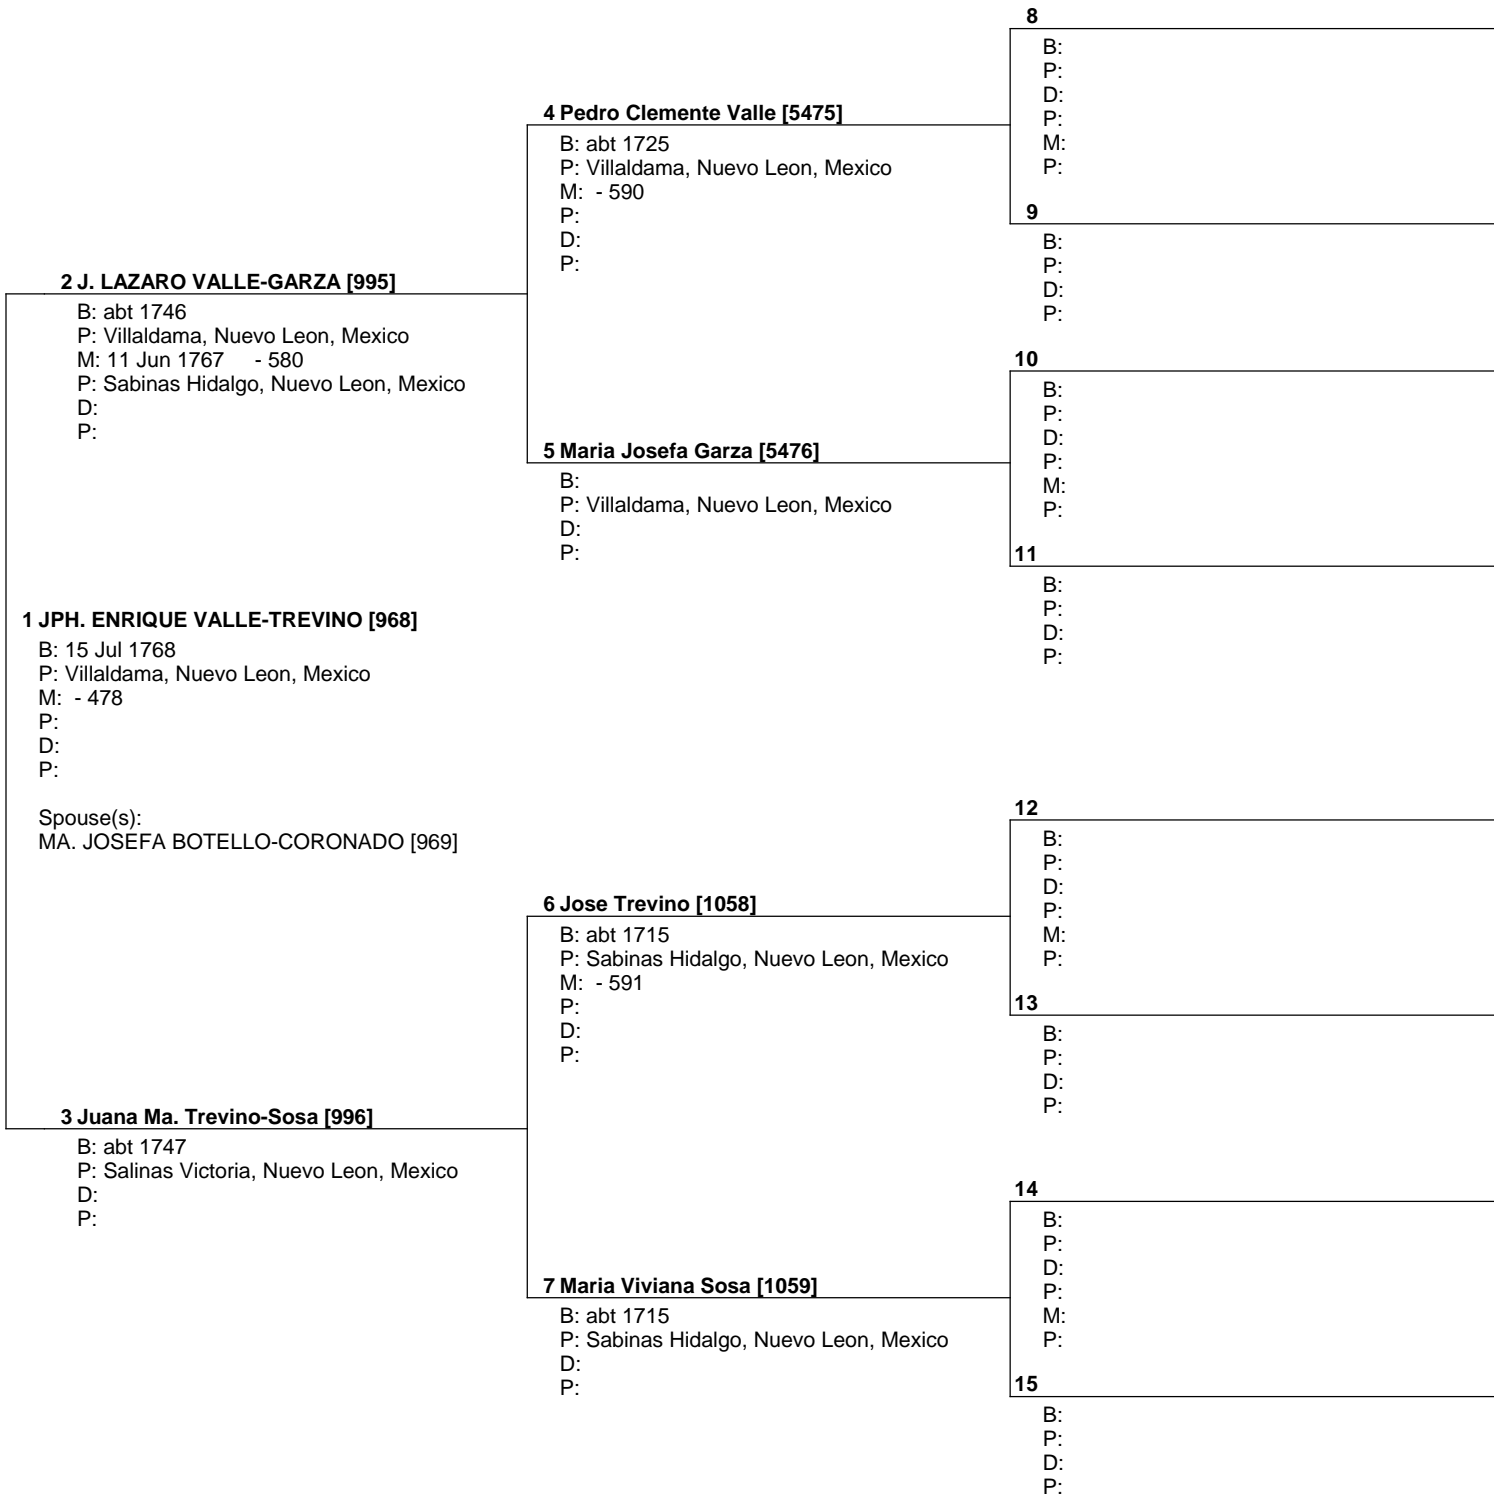

Date prepared
30 Mar 2009

Pedigree Chart

Chart no. 35

No. 1 on this chart is the same as no. 14 on chart no. 5

Prepared by
Dahlia Guajardo-Cantu de Palacios
2795 Goldfield Place
Simi Valley, Ca. 93063
E-MAIL DAHLPALACI@SBCGLOBAL.NET