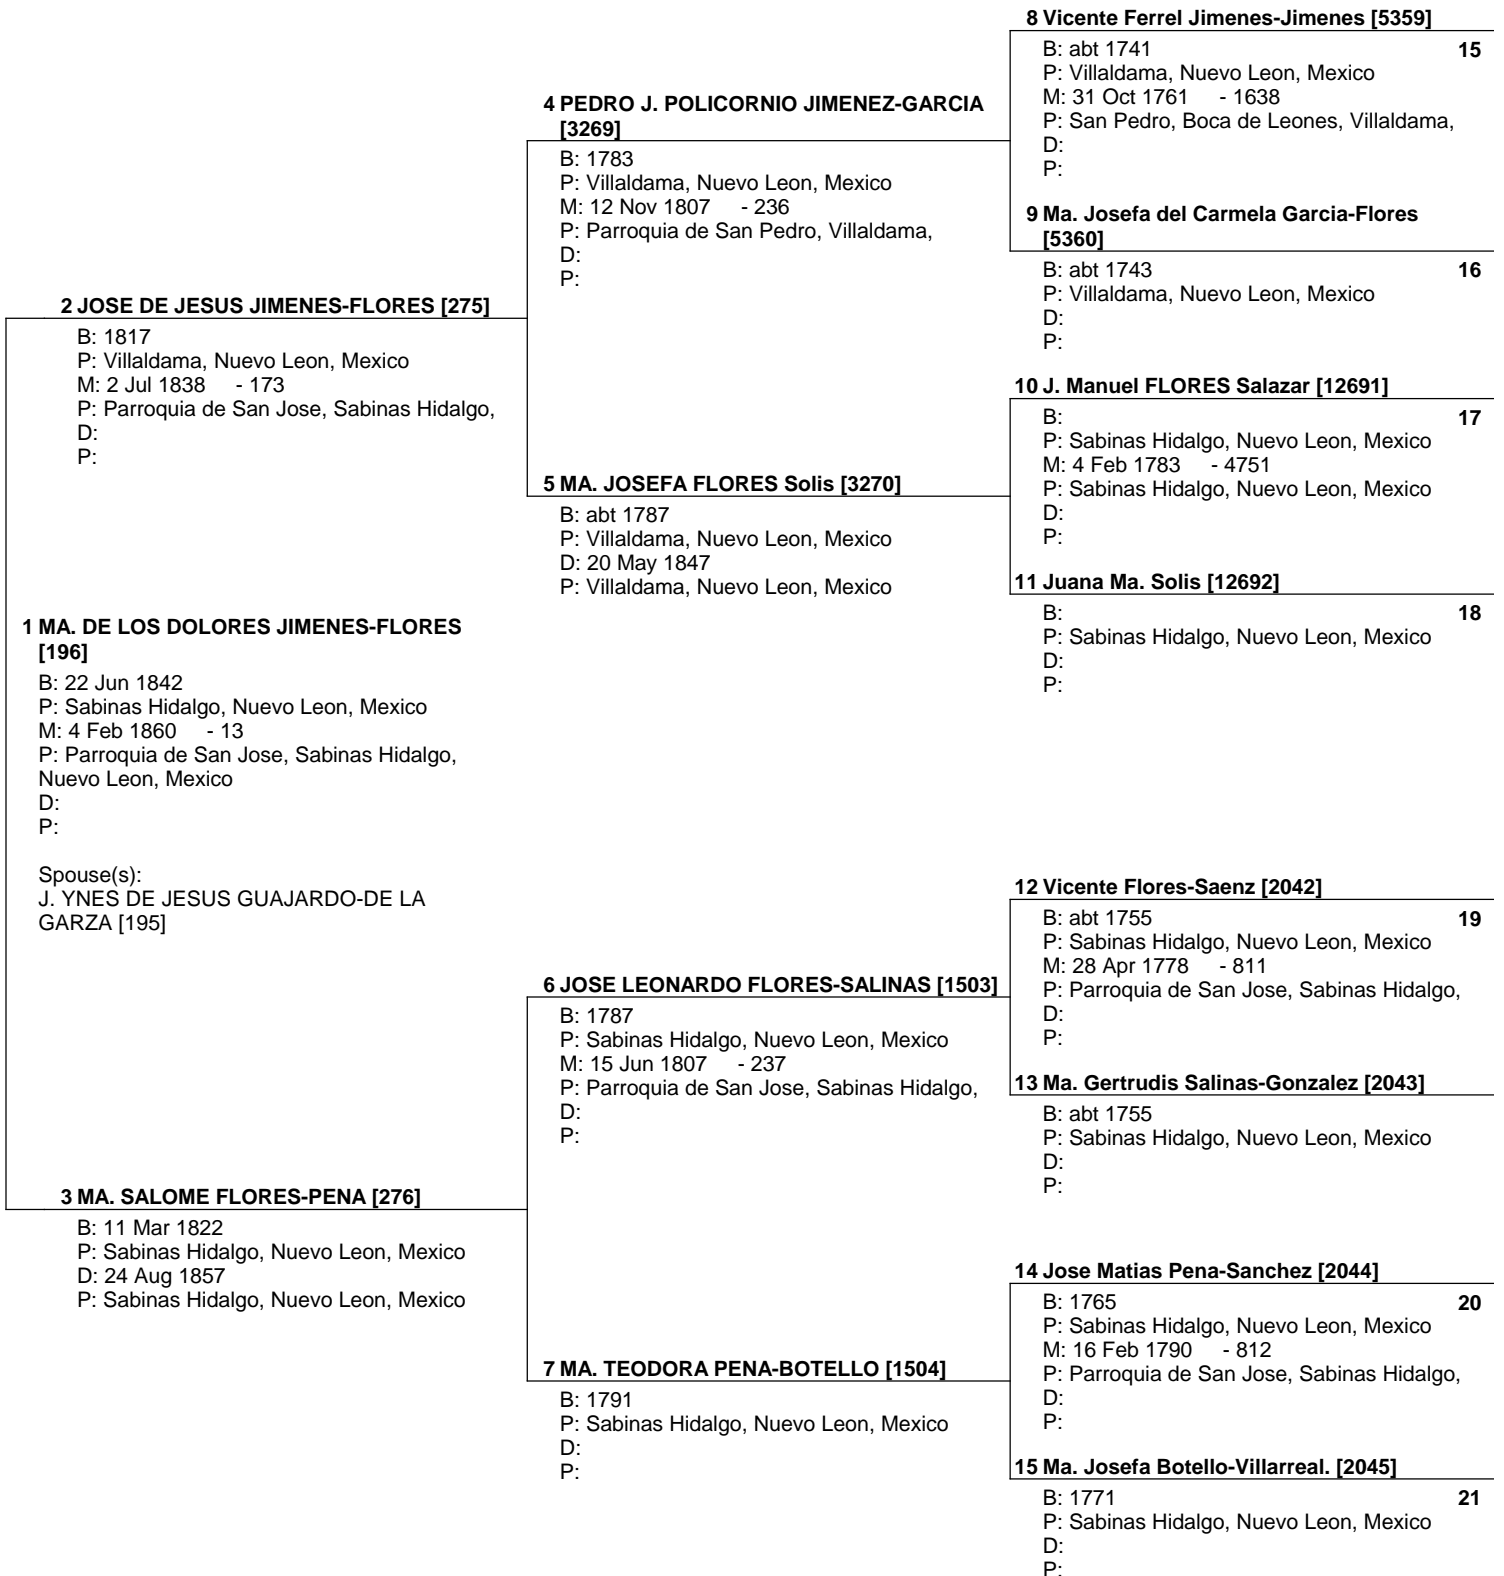

Pedigree Chart

Chart no. 3

No. 1 on this chart is the same as no. 9 on chart no. 1

Prepared by
Dahlia Guajardo-Cantu de Palacios
2795 Goldfield Place
Simi Valley, Ca. 93063
E-MAIL DAHLPALACI@SBCGLOBAL.NET

USA

Telephone number
805 581-6465

Date prepared
30 Mar 2009