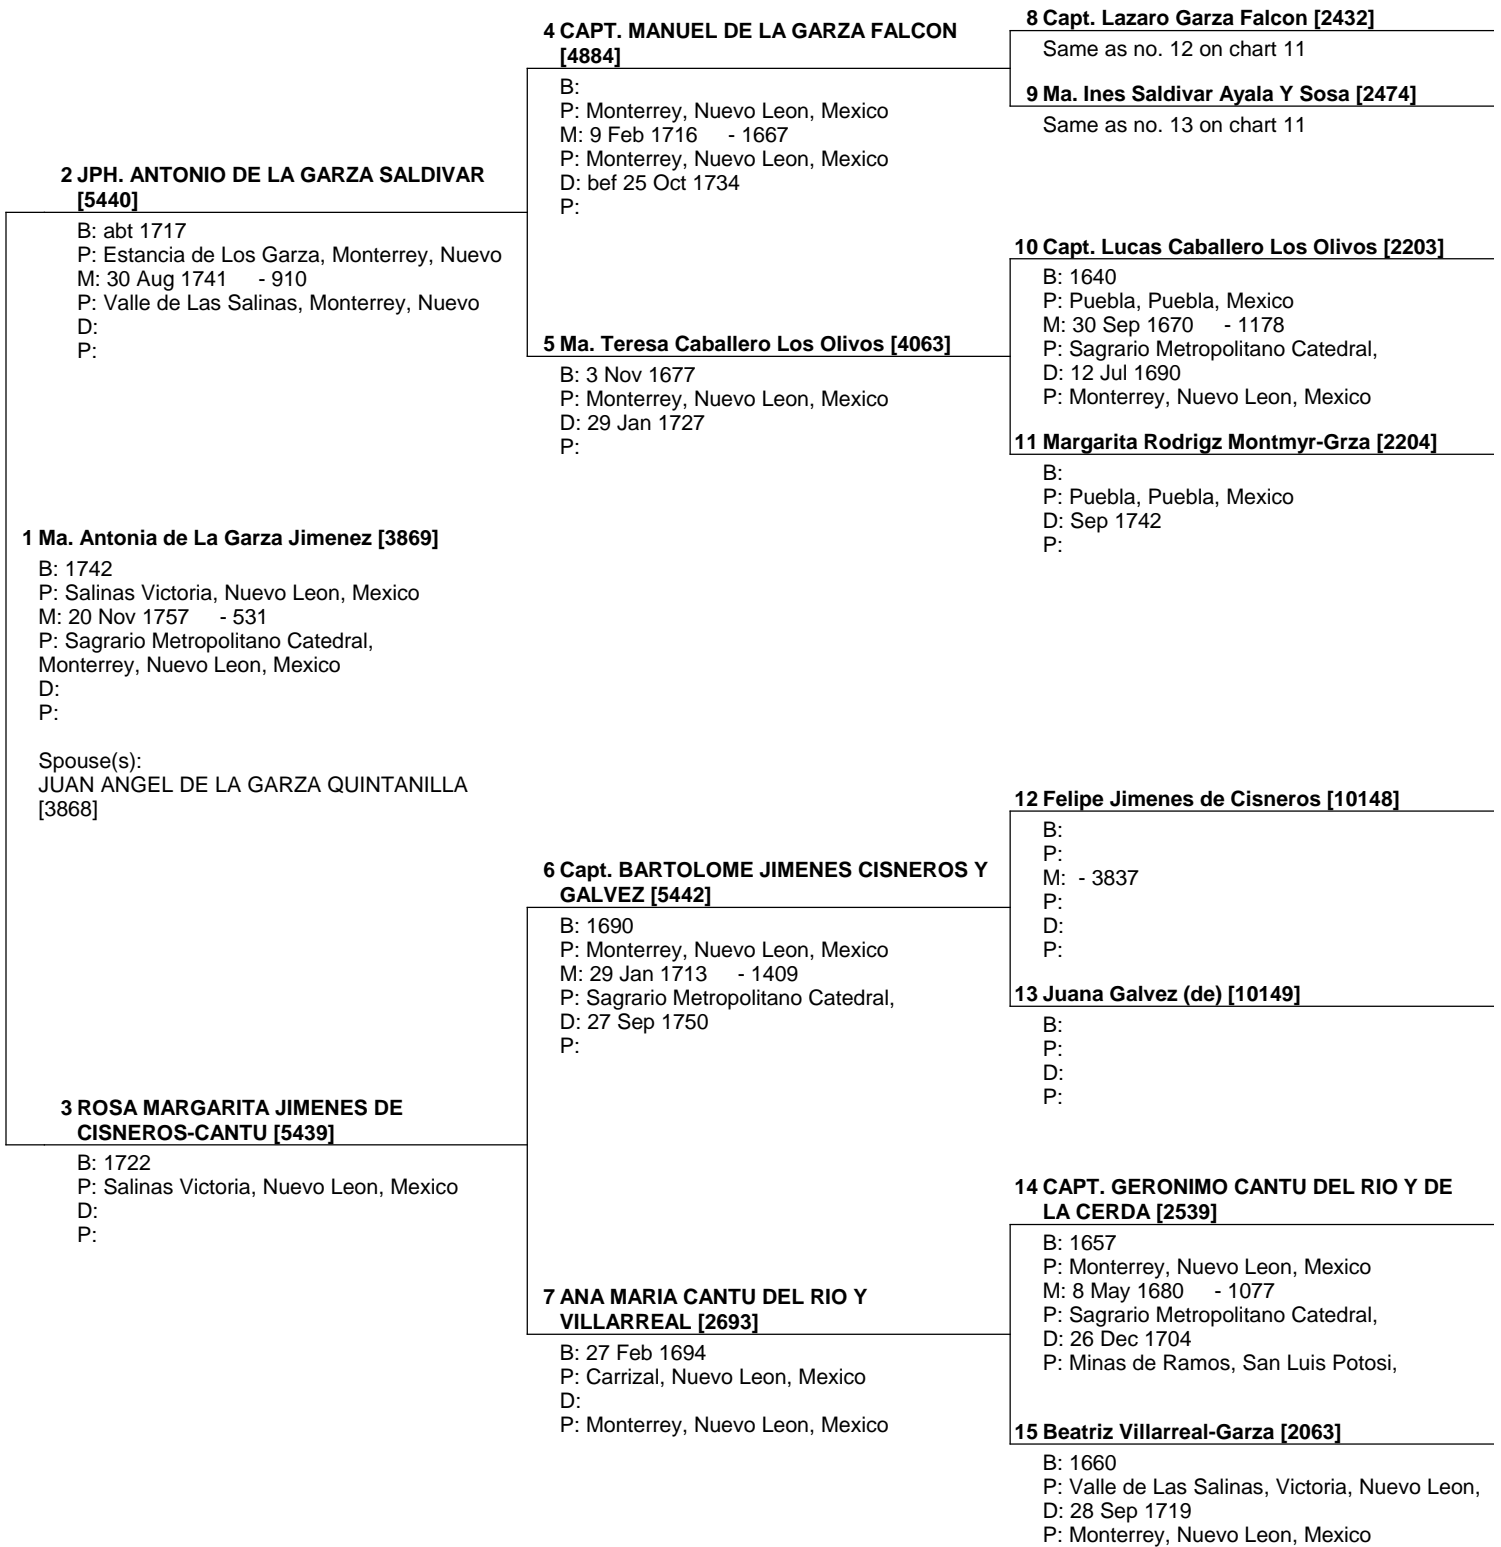

Pedigree Chart

Chart no. 47

No. 1 on this chart is the same as no. 13 on chart no. 7

Prepared by
Dahlia Guajardo-Cantu de Palacios
2795 Goldfield Place
Simi Valley, Ca. 93063
E-MAIL DAHLPALACI@SBCGLOBAL.NET

USA

Telephone number
805 581-6465

Date prepared
30 Mar 2009