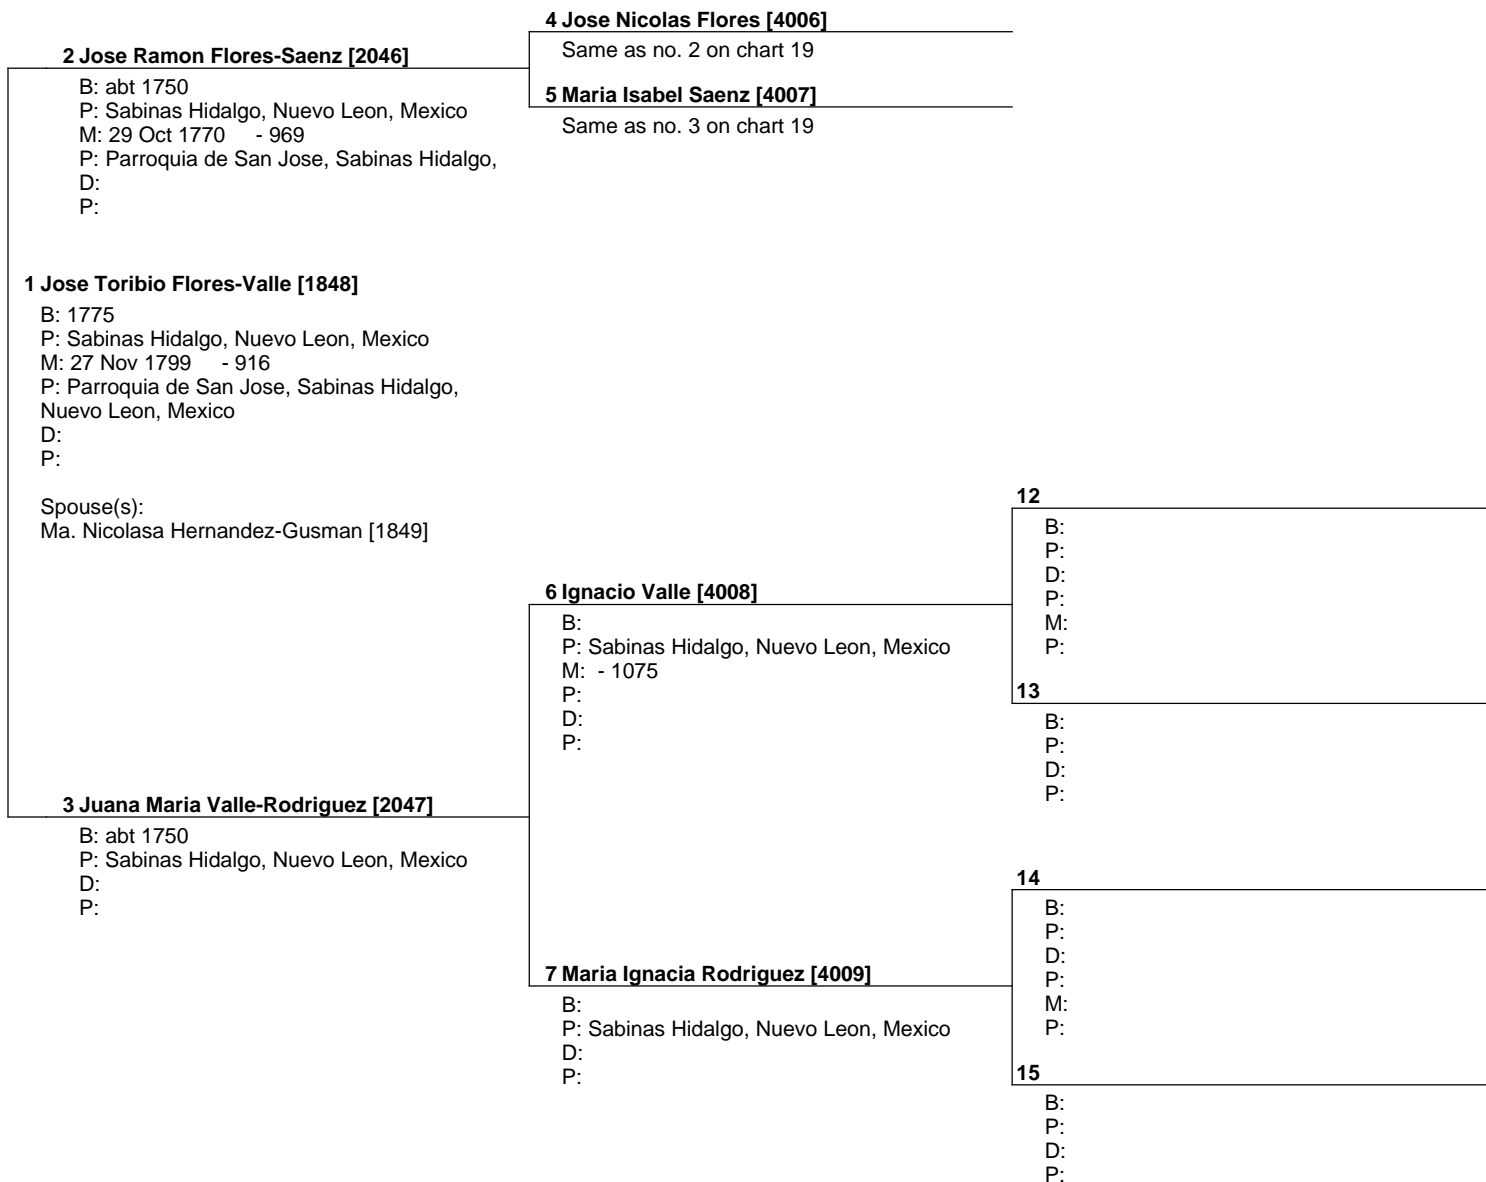

Pedigree Chart

No. 1 on this chart is the same as no. 14 on chart no. 4

Prepared by Dahlia Guajardo-Cantu de Palacios 2795 Goldfield Place Simi Valley, Ca. 93063 E-MAIL DAHLPALACI@SBCGLOBAL.NET	
USA	
Telephone number 805 581-6465	Date prepared 30 Mar 2009