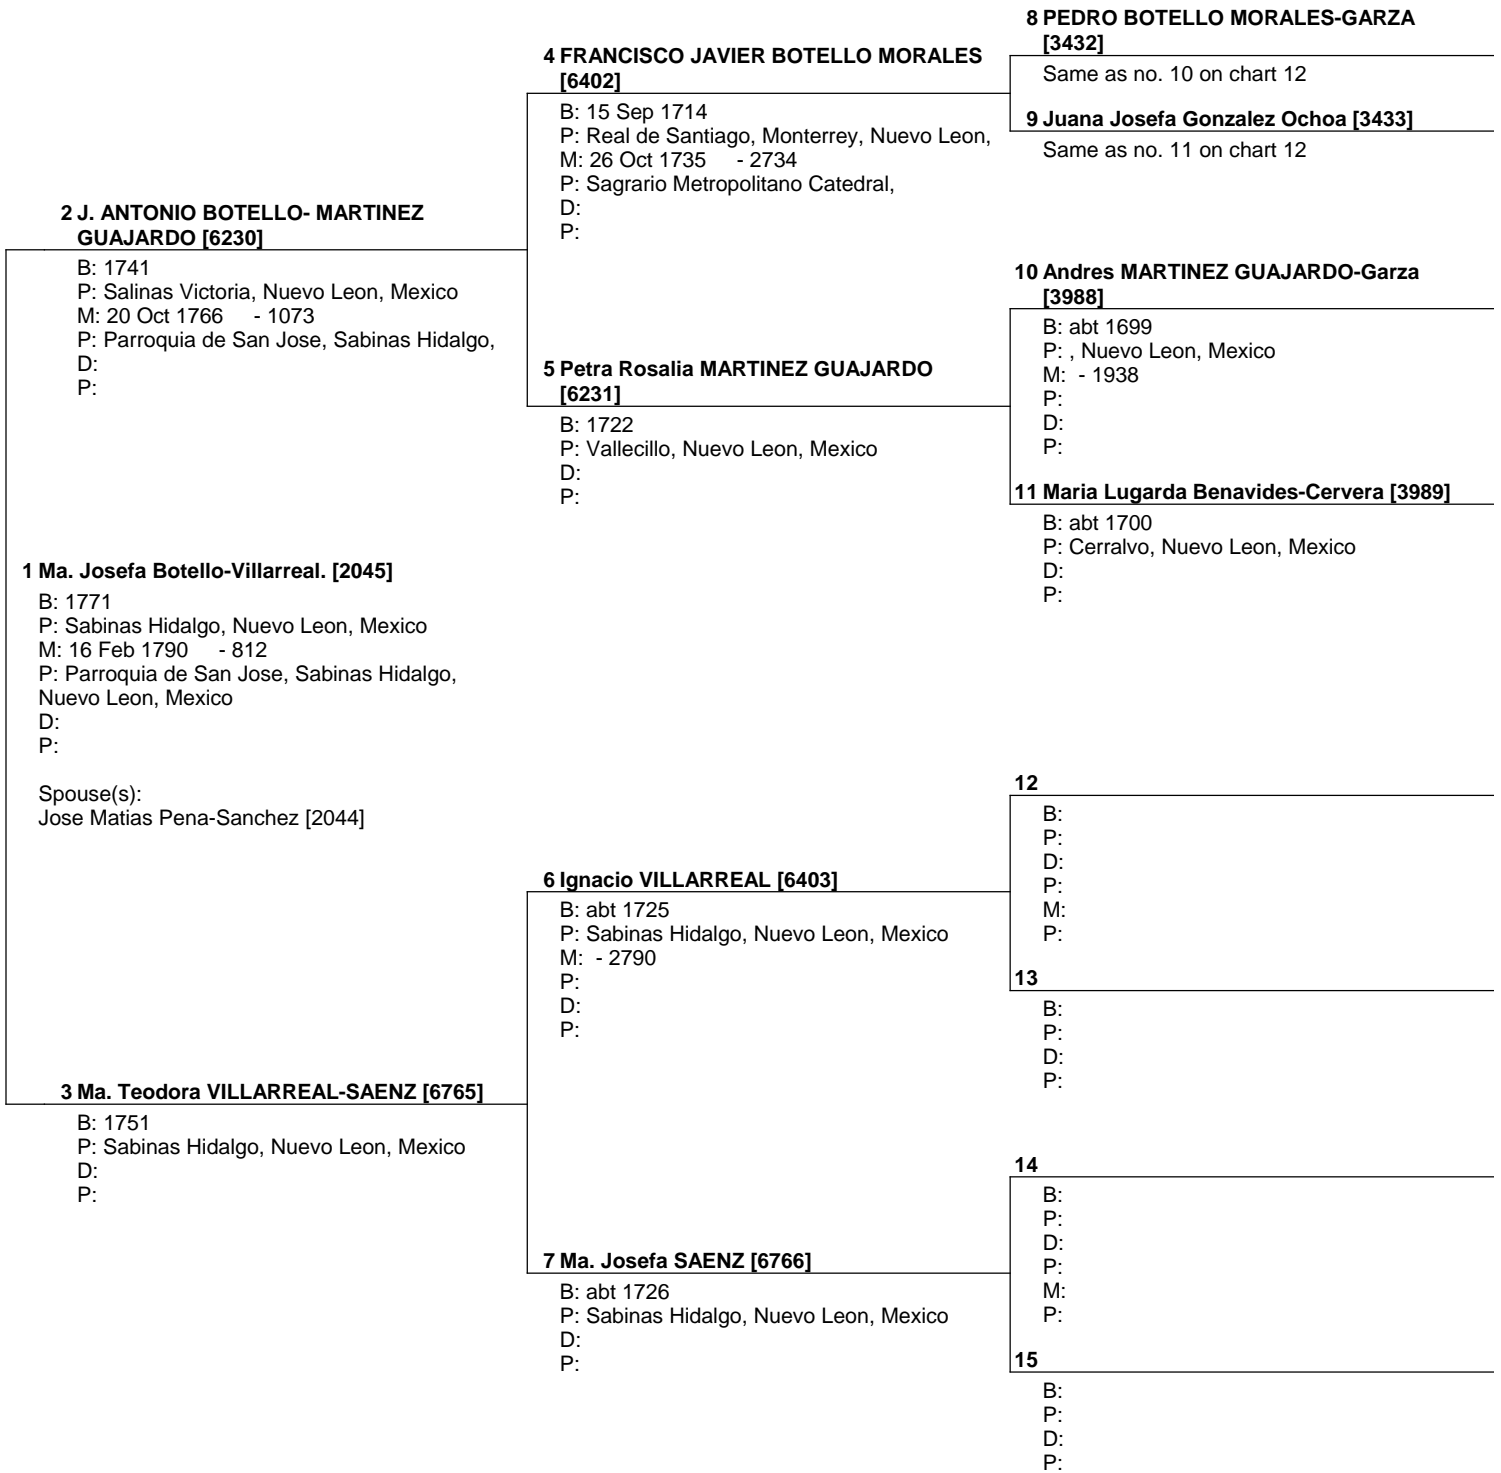

Pedigree Chart

Chart no. 21

No. 1 on this chart is the same as no. 15 on chart no. 3

Prepared by
Dahlia Guajardo-Cantu de Palacios
2795 Goldfield Place
Simi Valley, Ca. 93063
E-MAIL DAHLPALACI@SBCGLOBAL.NET

USA

Telephone number
805 581-6465

Date prepared
30 Mar 2009