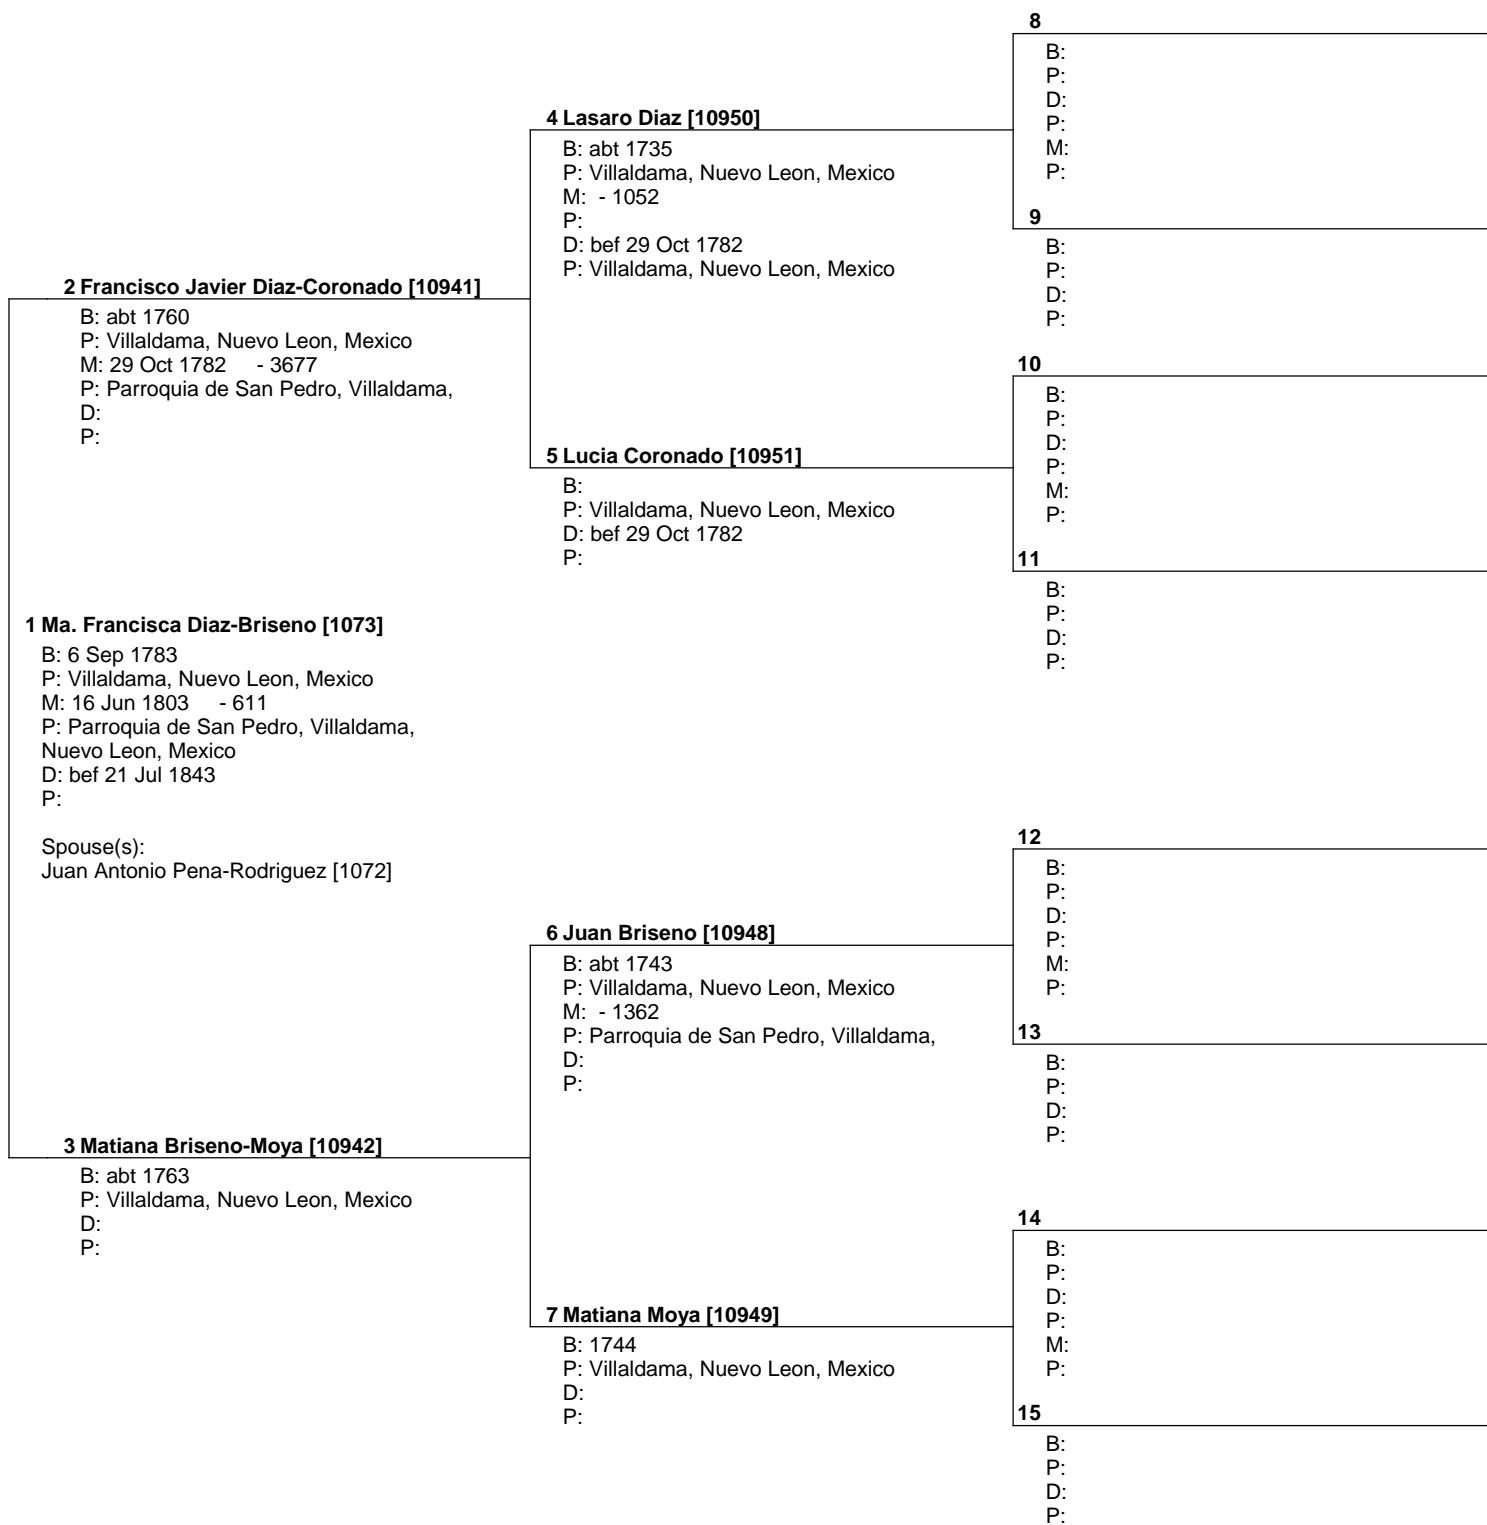

Pedigree Chart

No. 1 on this chart is the same as no. 11 on chart no. 5

Prepared by
Dahlia Guajardo-Cantu de Palacios
2795 Goldfield Place
Simi Valley, Ca. 93063
E-MAIL DAHLPALACI@SBCGLOBAL.NET

USA

Telephone number
805 581-6465

Date prepared
30 Mar 2009