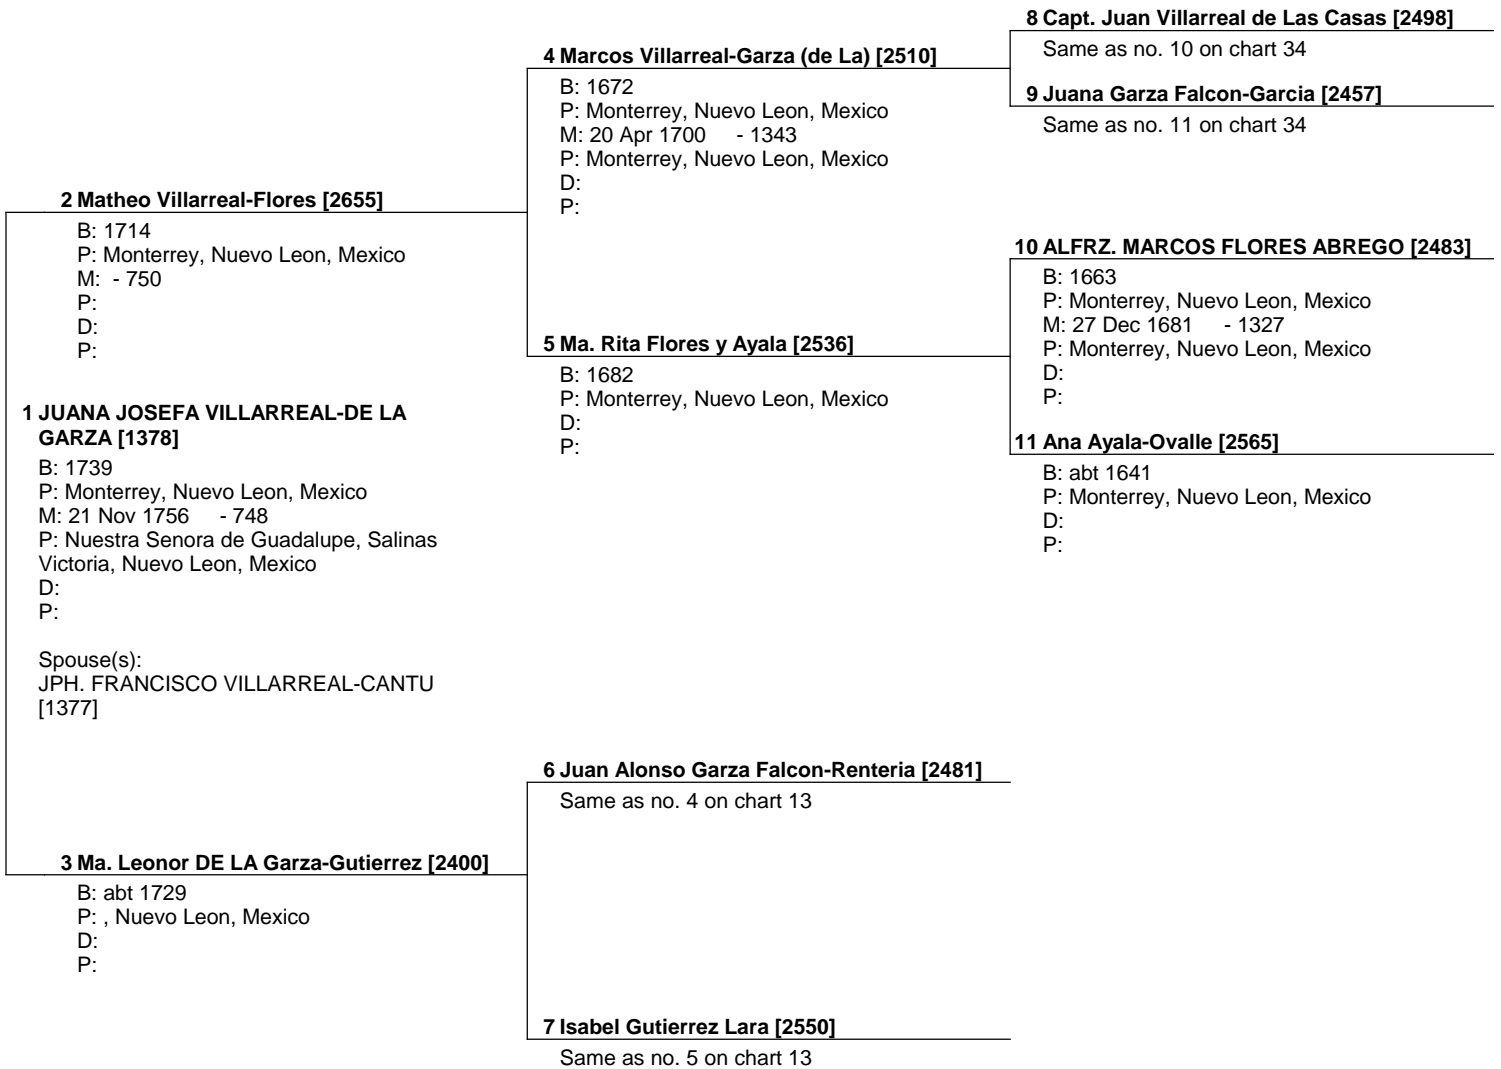

USA

Telephone number
 805 581-6465

Date prepared
 30 Mar 2009

Pedigree Chart

Chart no. 51

No. 1 on this chart is the same as no. 9 on chart no. 9

Prepared by
Dahlia Guajardo-Cantu de Palacios
2795 Goldfield Place
Simi Valley, Ca. 93063
E-MAIL DAHLPALACI@SBCGLOBAL.NET