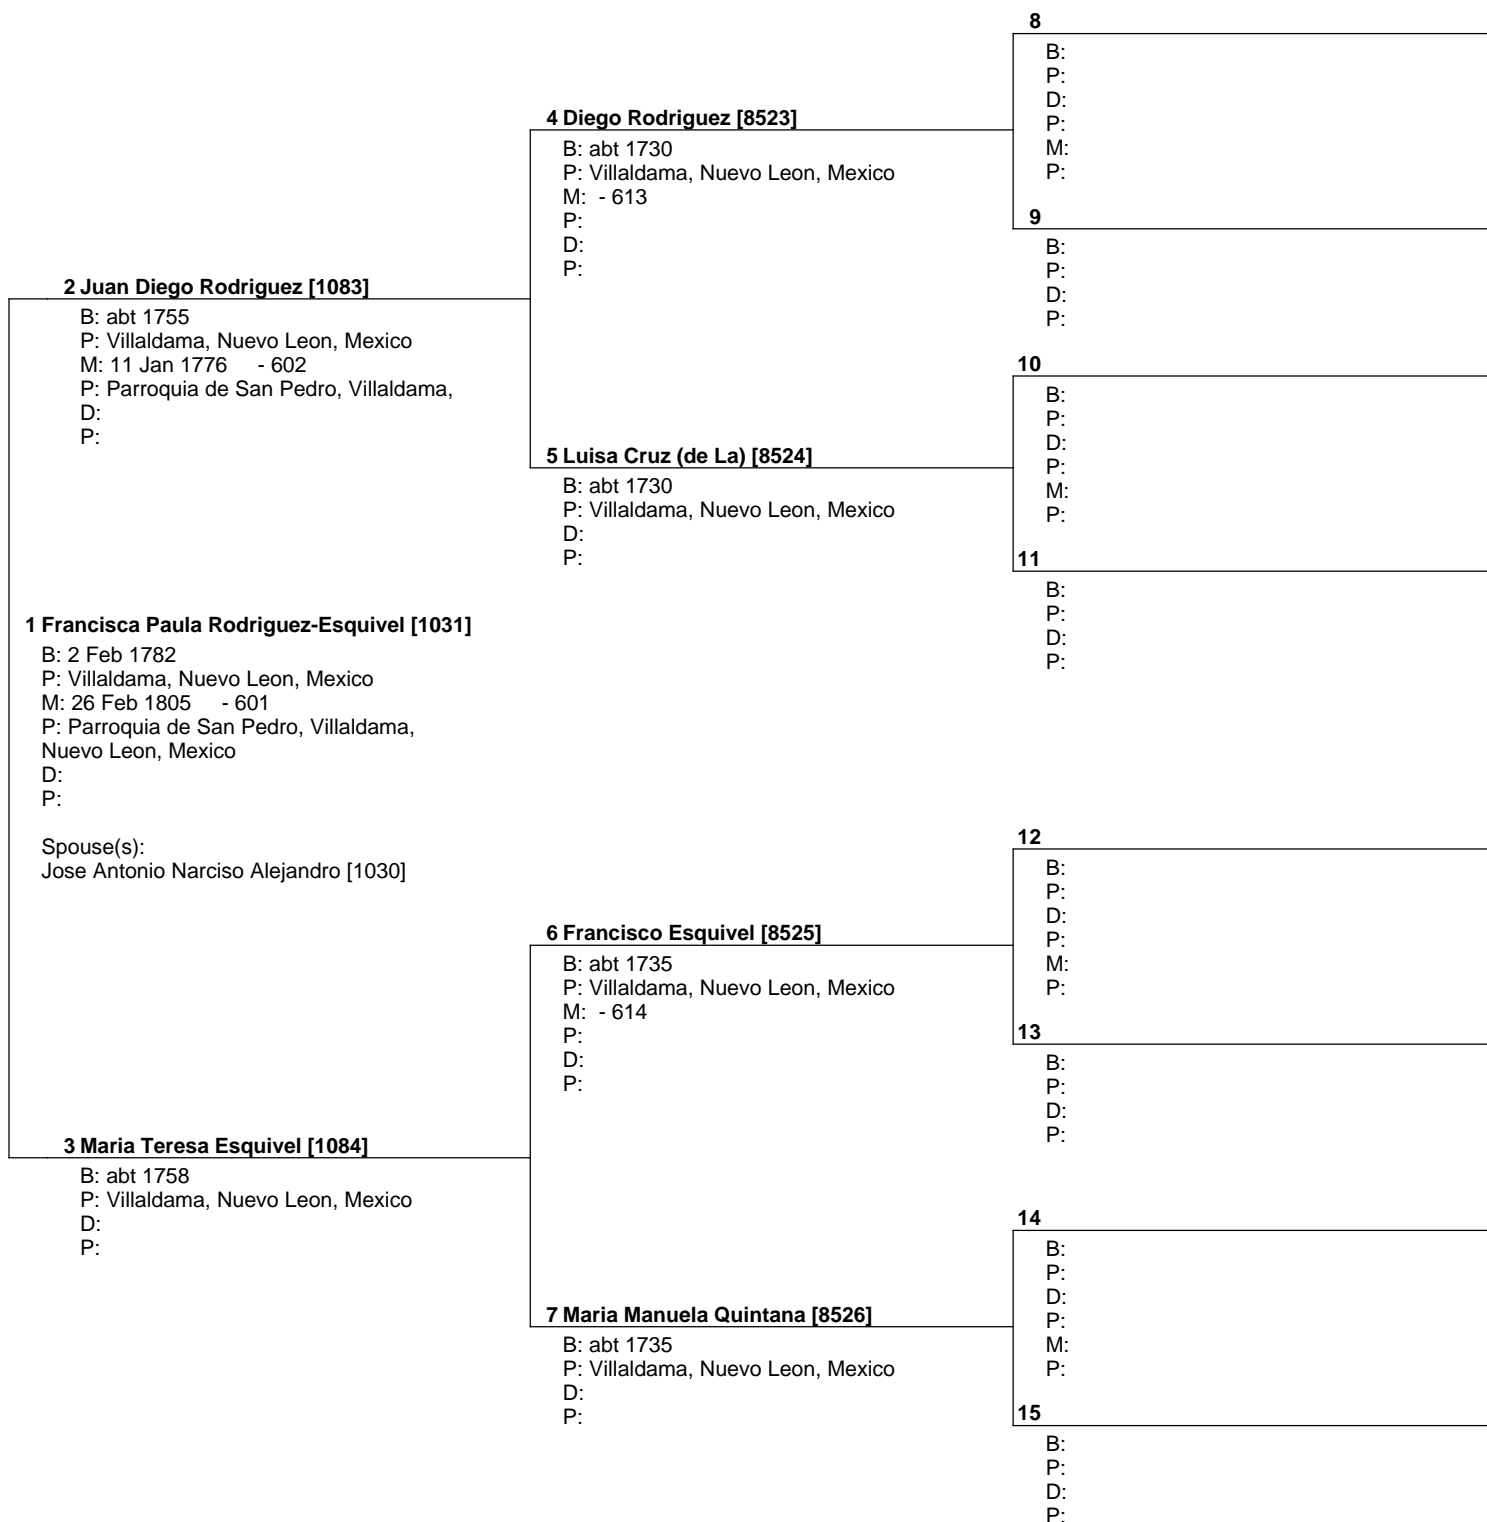

Pedigree Chart

No. 1 on this chart is the same as no. 9 on chart no. 5

Prepared by
Dahlia Guajardo-Cantu de Palacios
2795 Goldfield Place
Simi Valley, Ca. 93063
E-MAIL DAHLPALACI@SBCGLOBAL.NET

USA

Telephone number
805 581-6465

Date prepared
30 Mar 2009