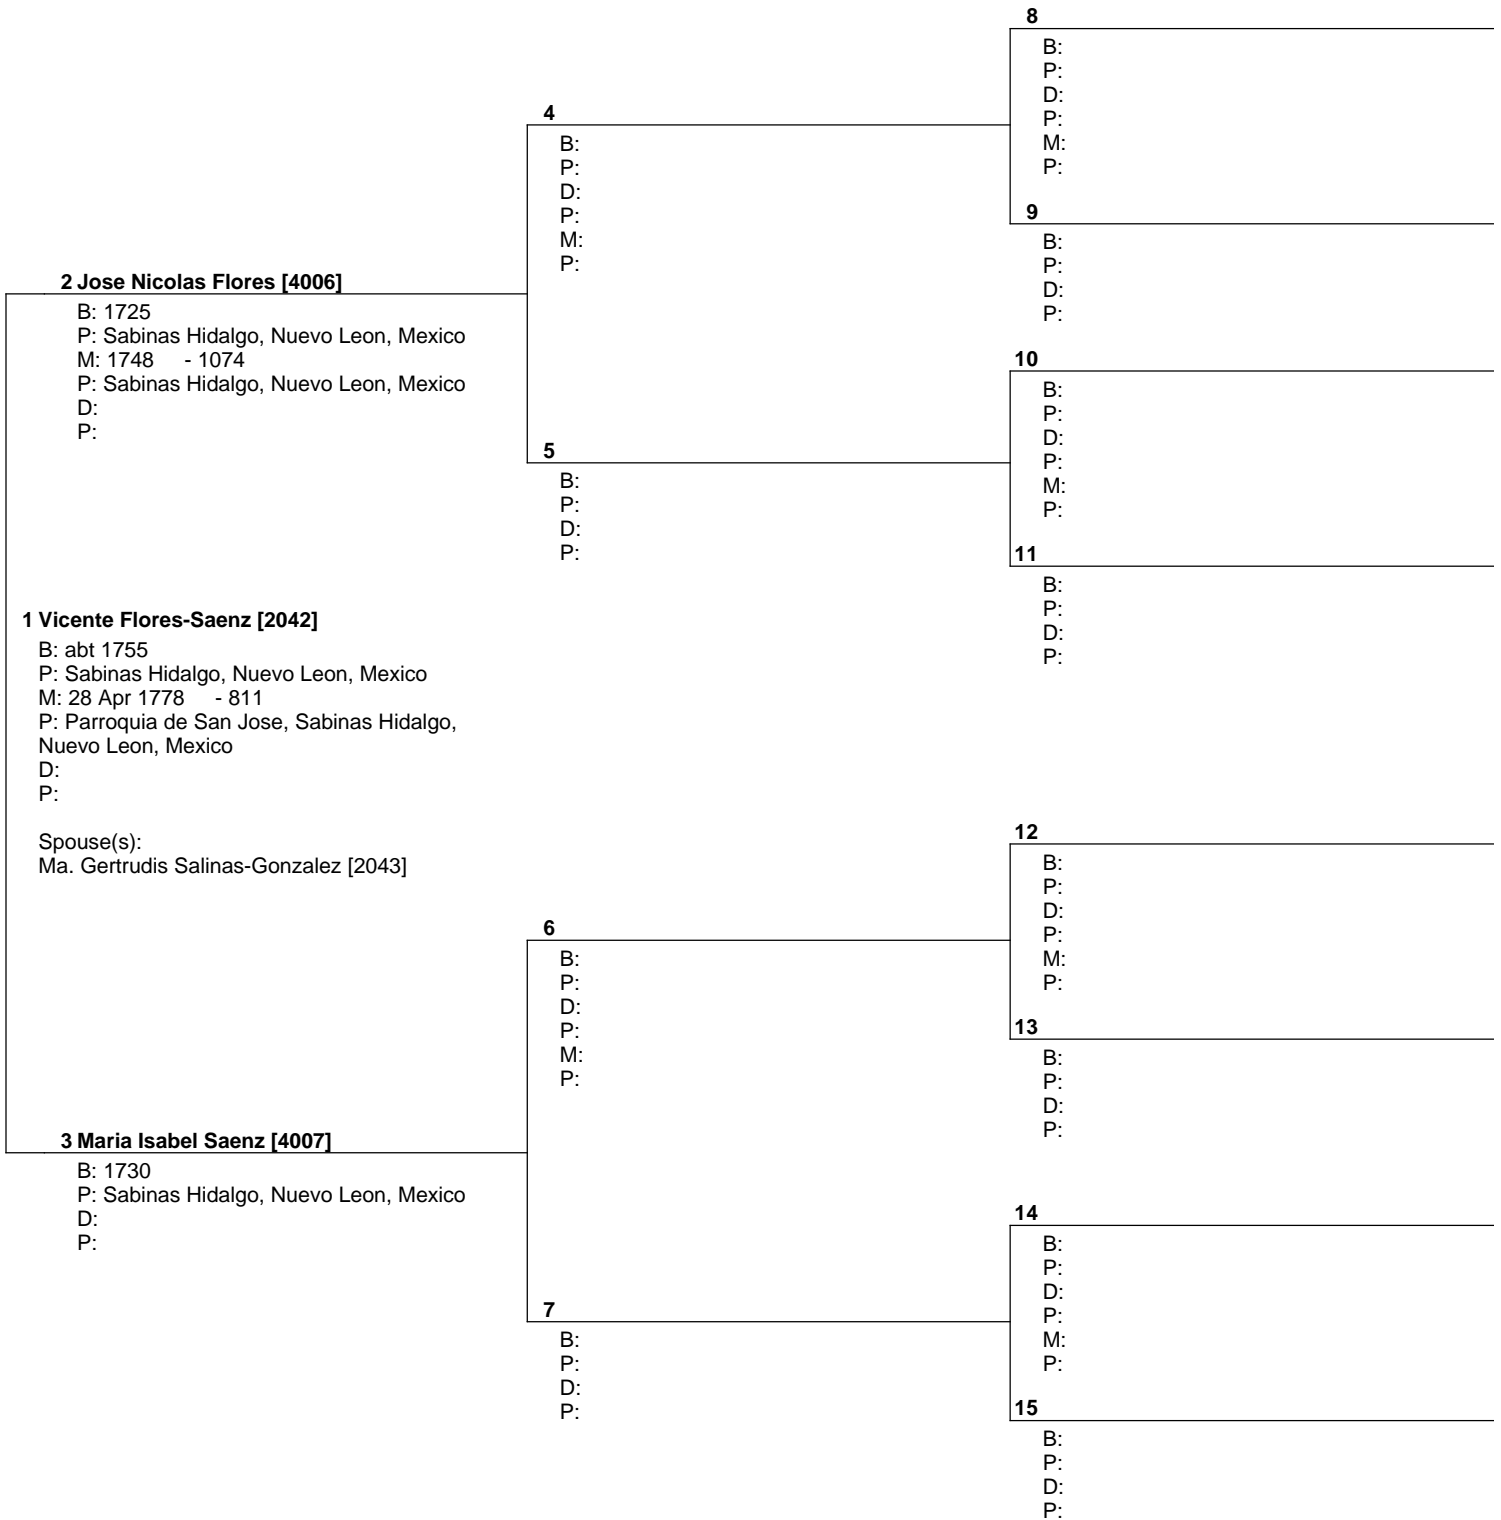

Pedigree Chart

No. 1 on this chart is the same as no. 12 on chart no. 3

Prepared by Dahlia Guajardo-Cantu de Palacios 2795 Goldfield Place Simi Valley, Ca. 93063 E-MAIL DAHLPALACI@SBCGLOBAL.NET	
USA	
Telephone number 805 581-6465	Date prepared 30 Mar 2009