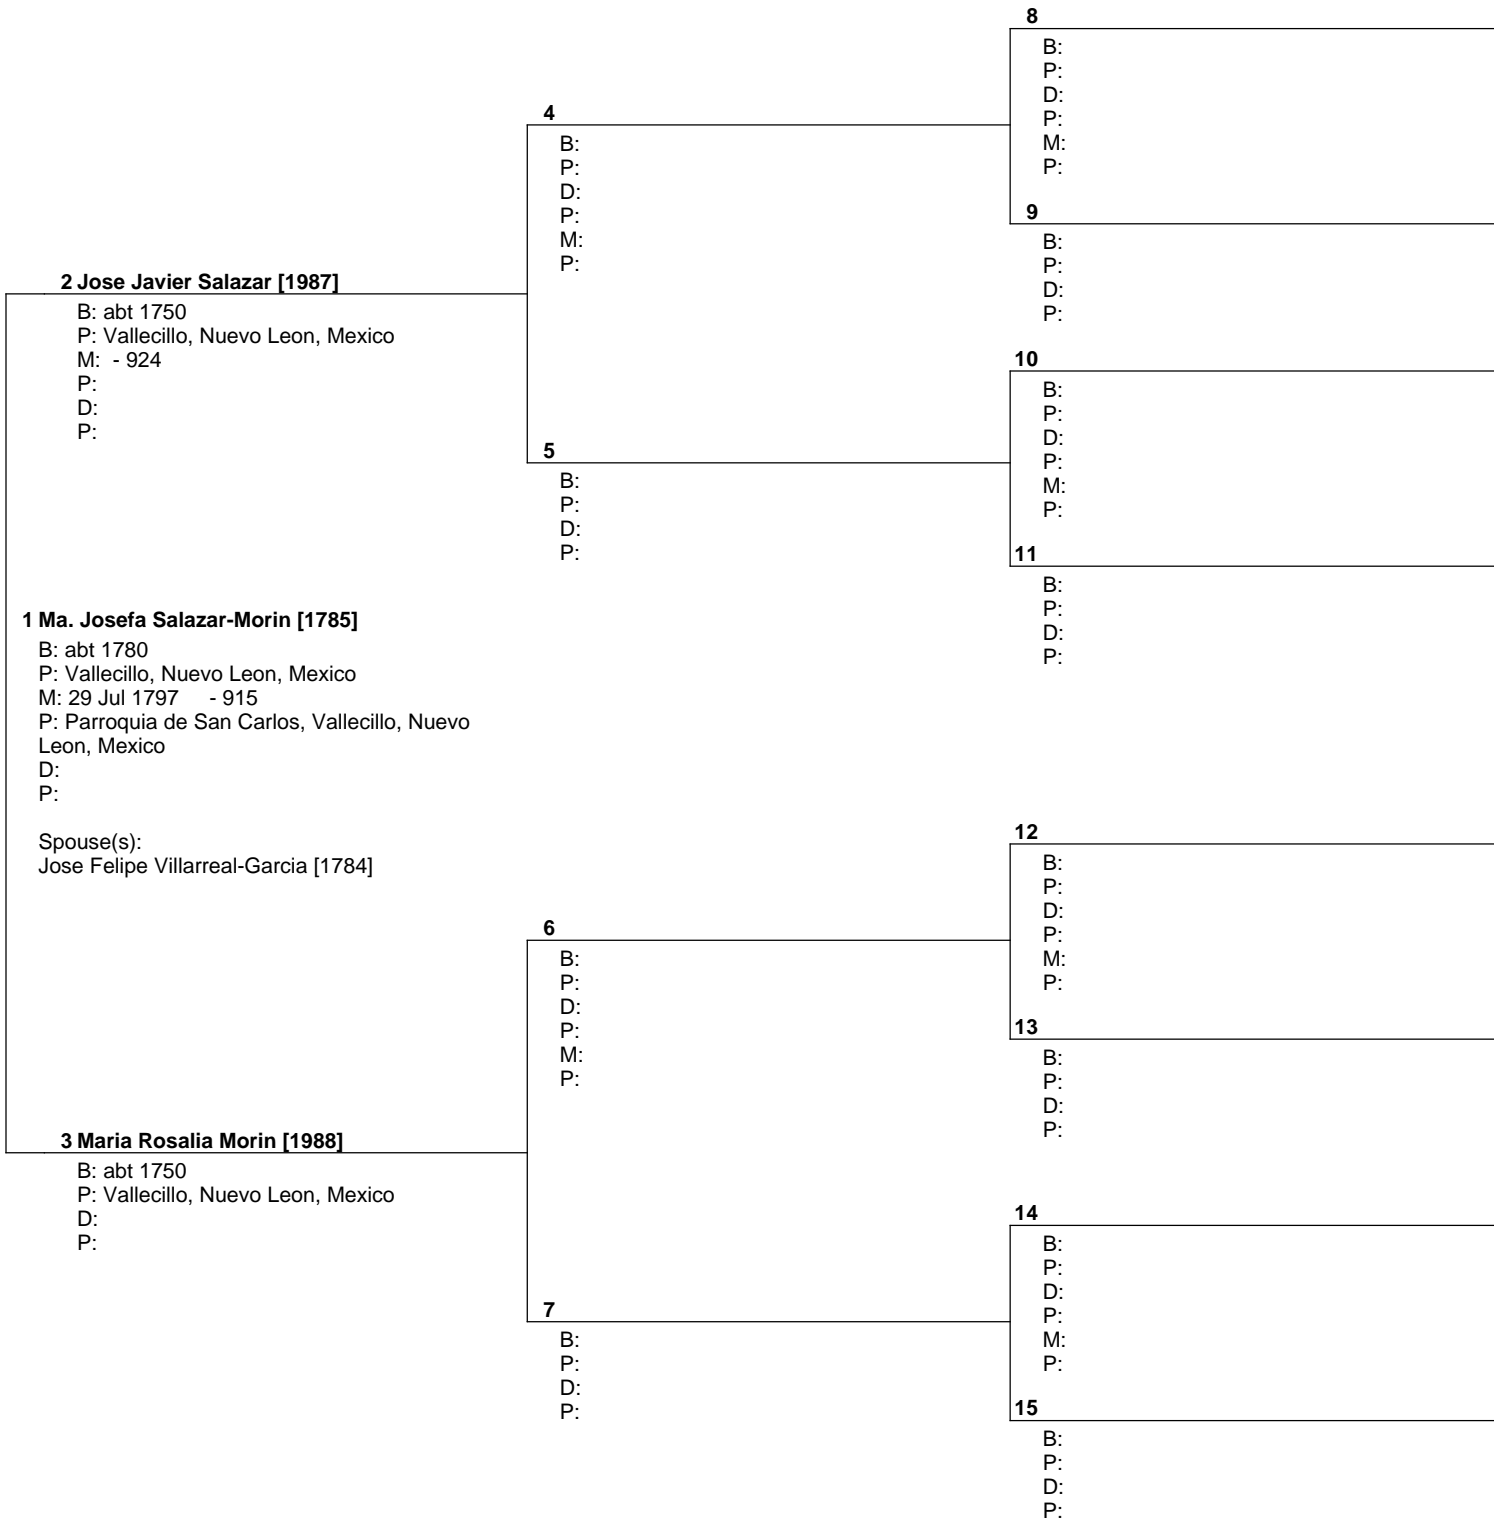

Pedigree Chart

No. 1 on this chart is the same as no. 13 on chart no. 4

Prepared by Dahlia Guajardo-Cantu de Palacios 2795 Goldfield Place Simi Valley, Ca. 93063 E-MAIL DAHLPALACI@SBCGLOBAL.NET	
USA	
Telephone number 805 581-6465	Date prepared 30 Mar 2009