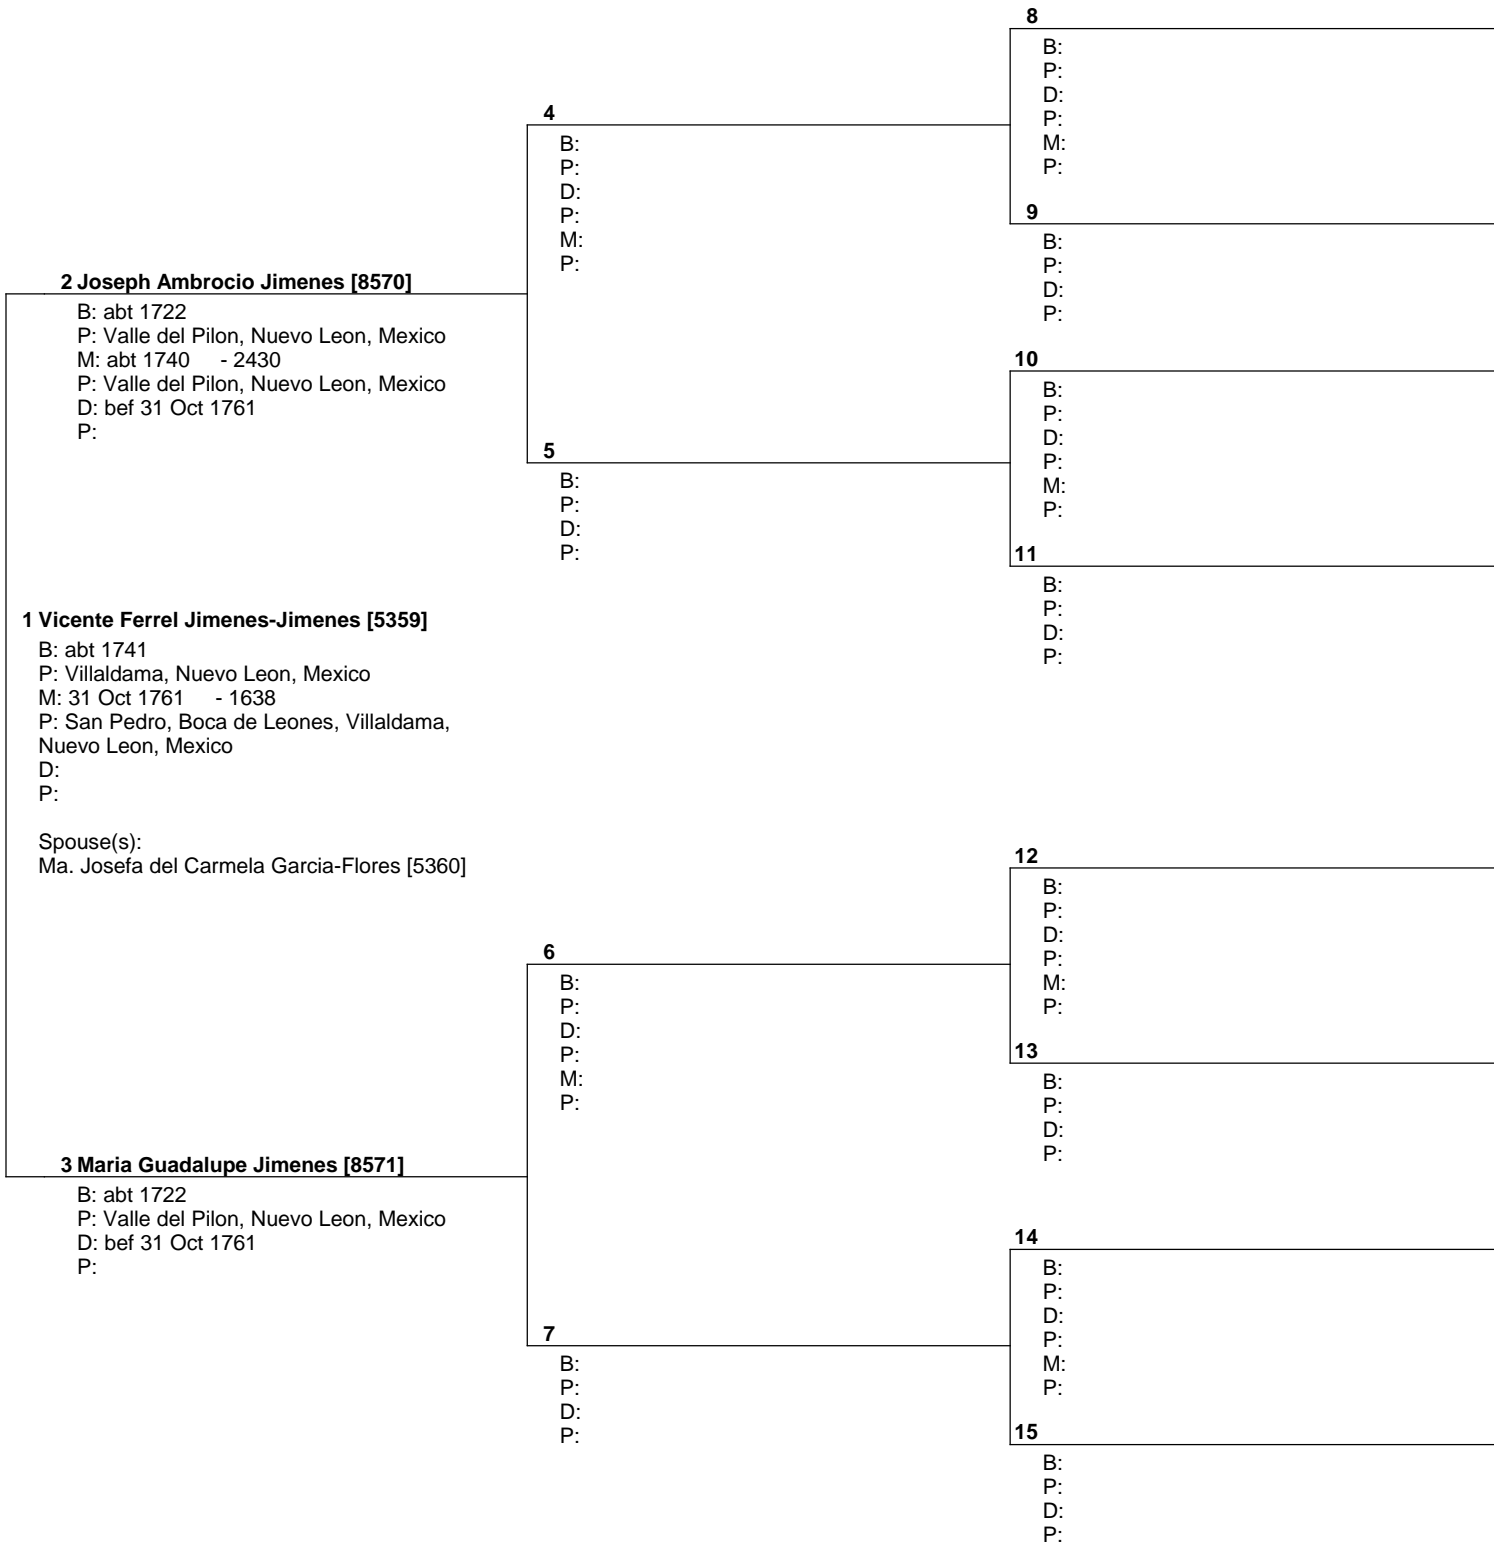

Pedigree Chart

Chart no. 15

No. 1 on this chart is the same as no. 8 on chart no. 3

Prepared by Dahlia Guajardo-Cantu de Palacios 2795 Goldfield Place Simi Valley, Ca. 93063 E-MAIL DAHLPALACI@SBCGLOBAL.NET	
USA	
Telephone number 805 581-6465	Date prepared 30 Mar 2009