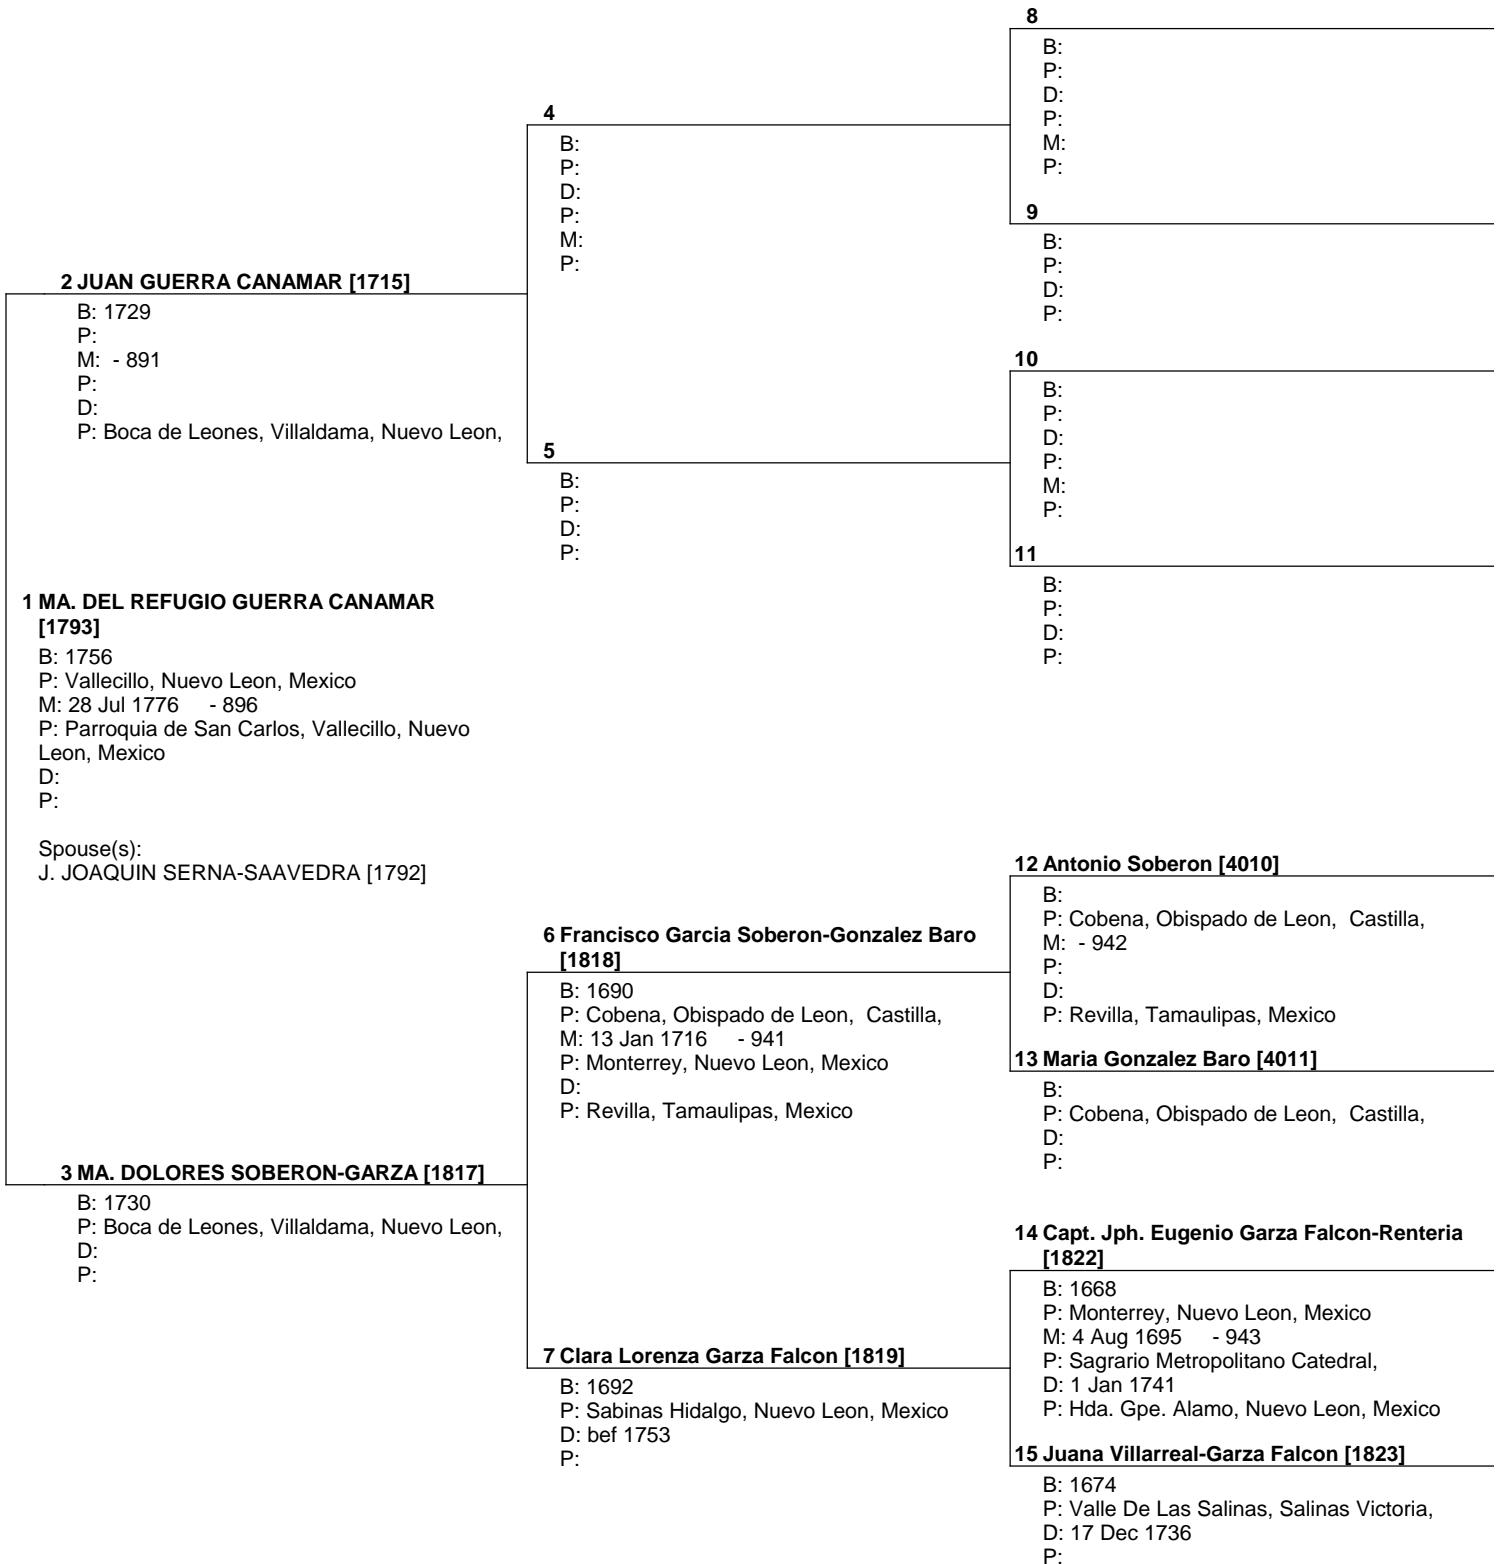

Pedigree Chart

Chart no. 24

No. 1 on this chart is the same as no. 11 on chart no. 4

Prepared by
Dahlia Guajardo-Cantu de Palacios
2795 Goldfield Place
Simi Valley, Ca. 93063
E-MAIL DAHLPALACI@SBCGLOBAL.NET

USA

Telephone number
805 581-6465

Date prepared
30 Mar 2009