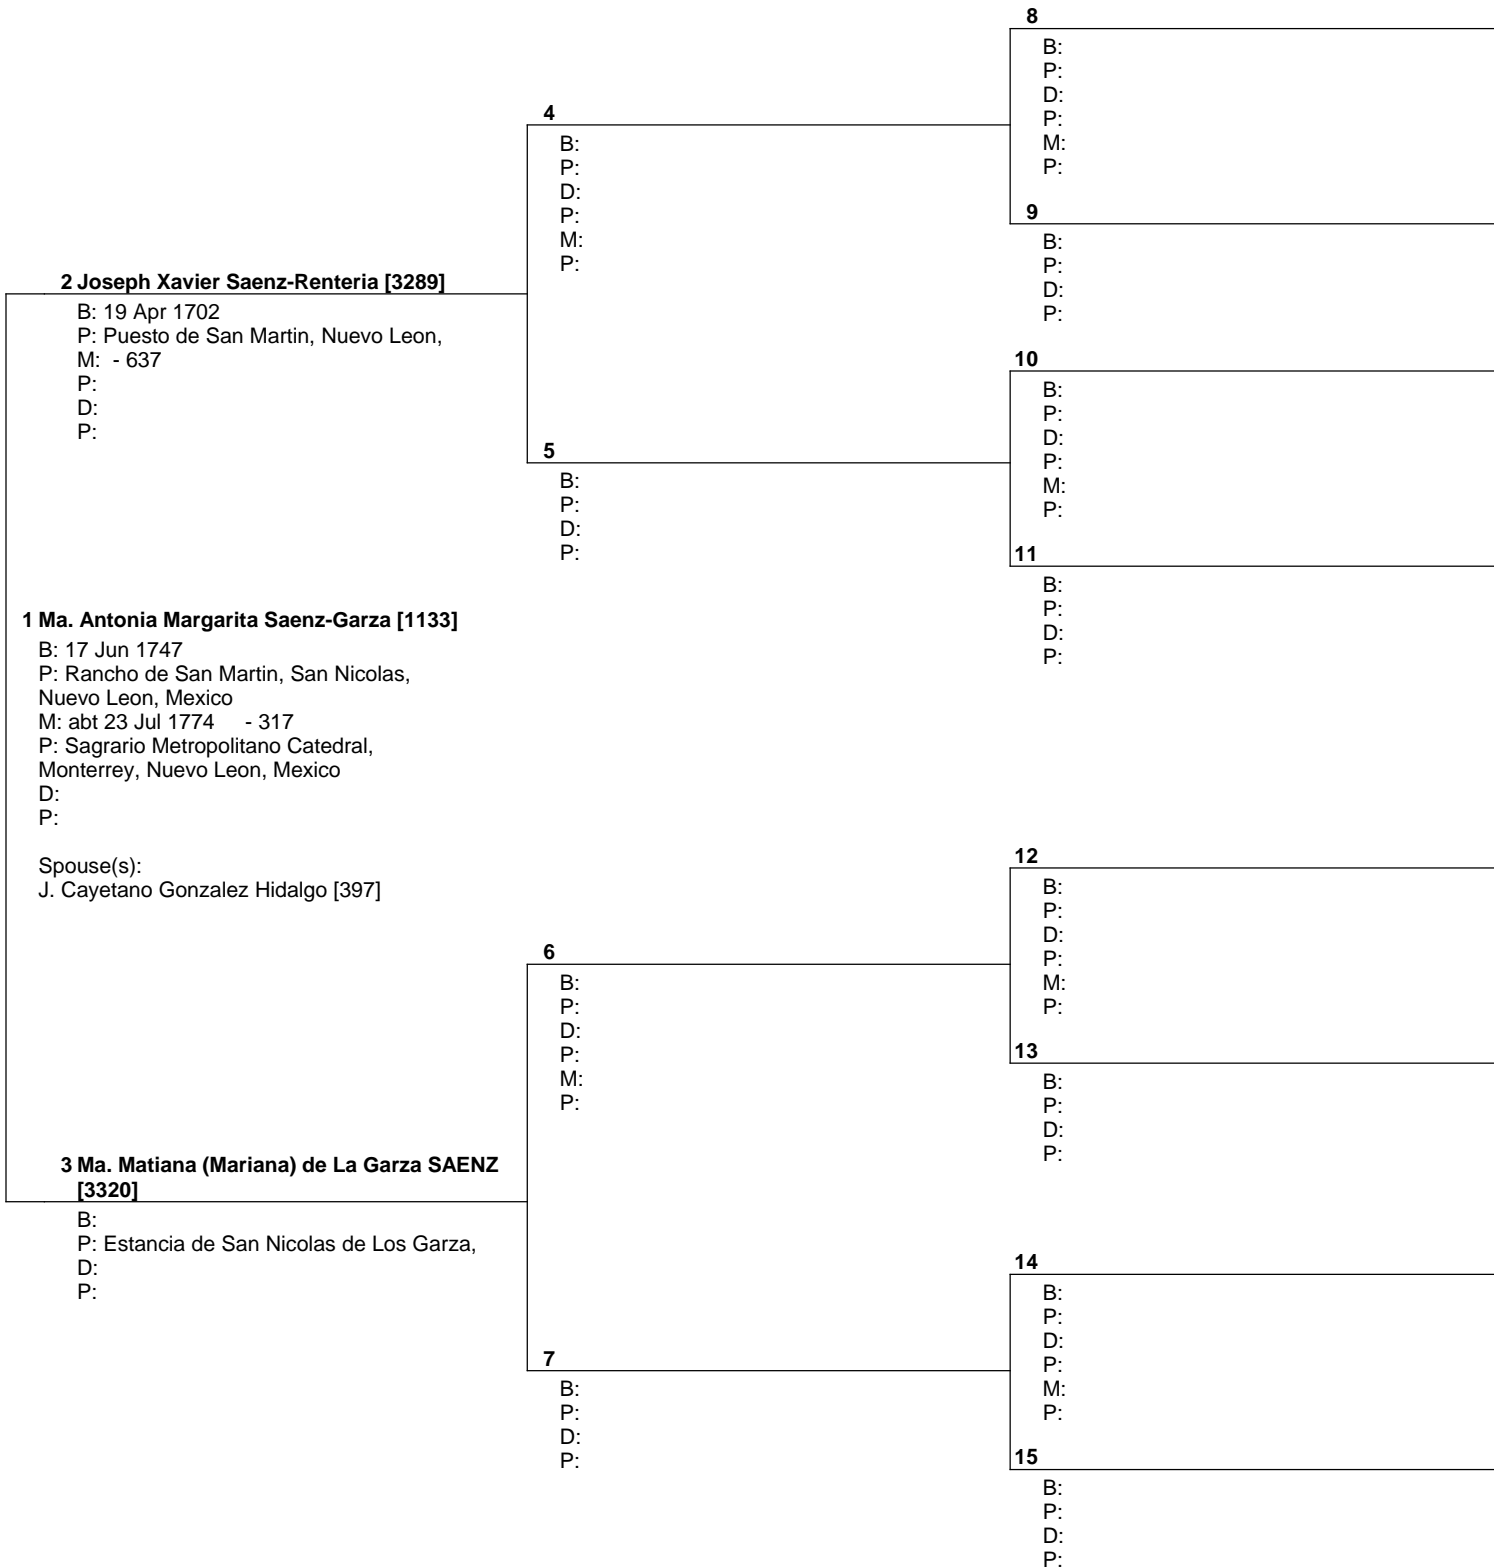

Pedigree Chart

Chart no. 49

No. 1 on this chart is the same as no. 9 on chart no. 8

Prepared by Dahlia Guajardo-Cantu de Palacios 2795 Goldfield Place Simi Valley, Ca. 93063 E-MAIL DAHLPALACI@SBCGLOBAL.NET	
USA	
Telephone number 805 581-6465	Date prepared 30 Mar 2009