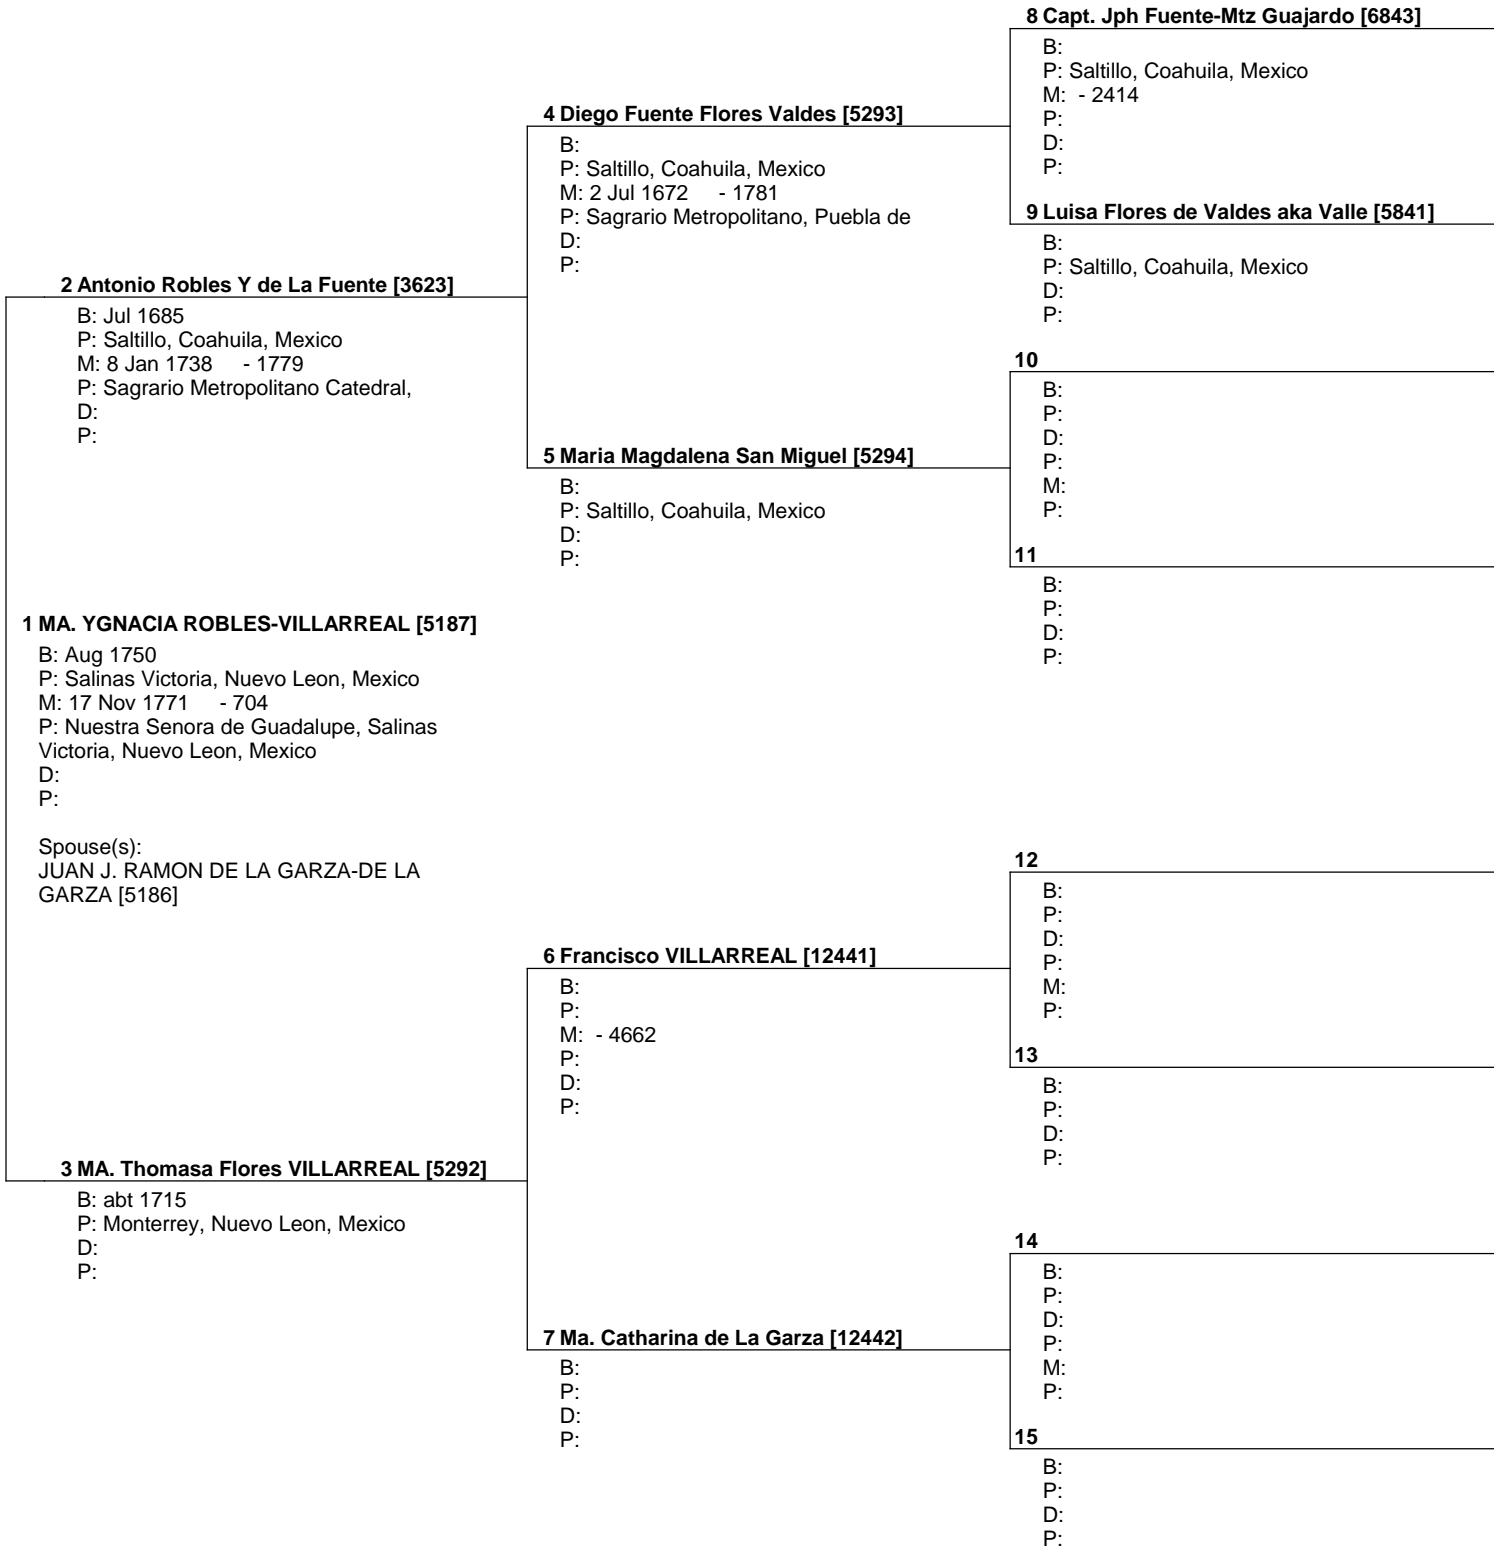

USA

Telephone number
805 581-6465

Date prepared
30 Mar 2009

Pedigree Chart

Chart no. 40

No. 1 on this chart is the same as no. 11 on chart no. 6

Prepared by
Dahlia Guajardo-Cantu de Palacios
2795 Goldfield Place
Simi Valley, Ca. 93063
E-MAIL DAHLPALACI@SBCGLOBAL.NET