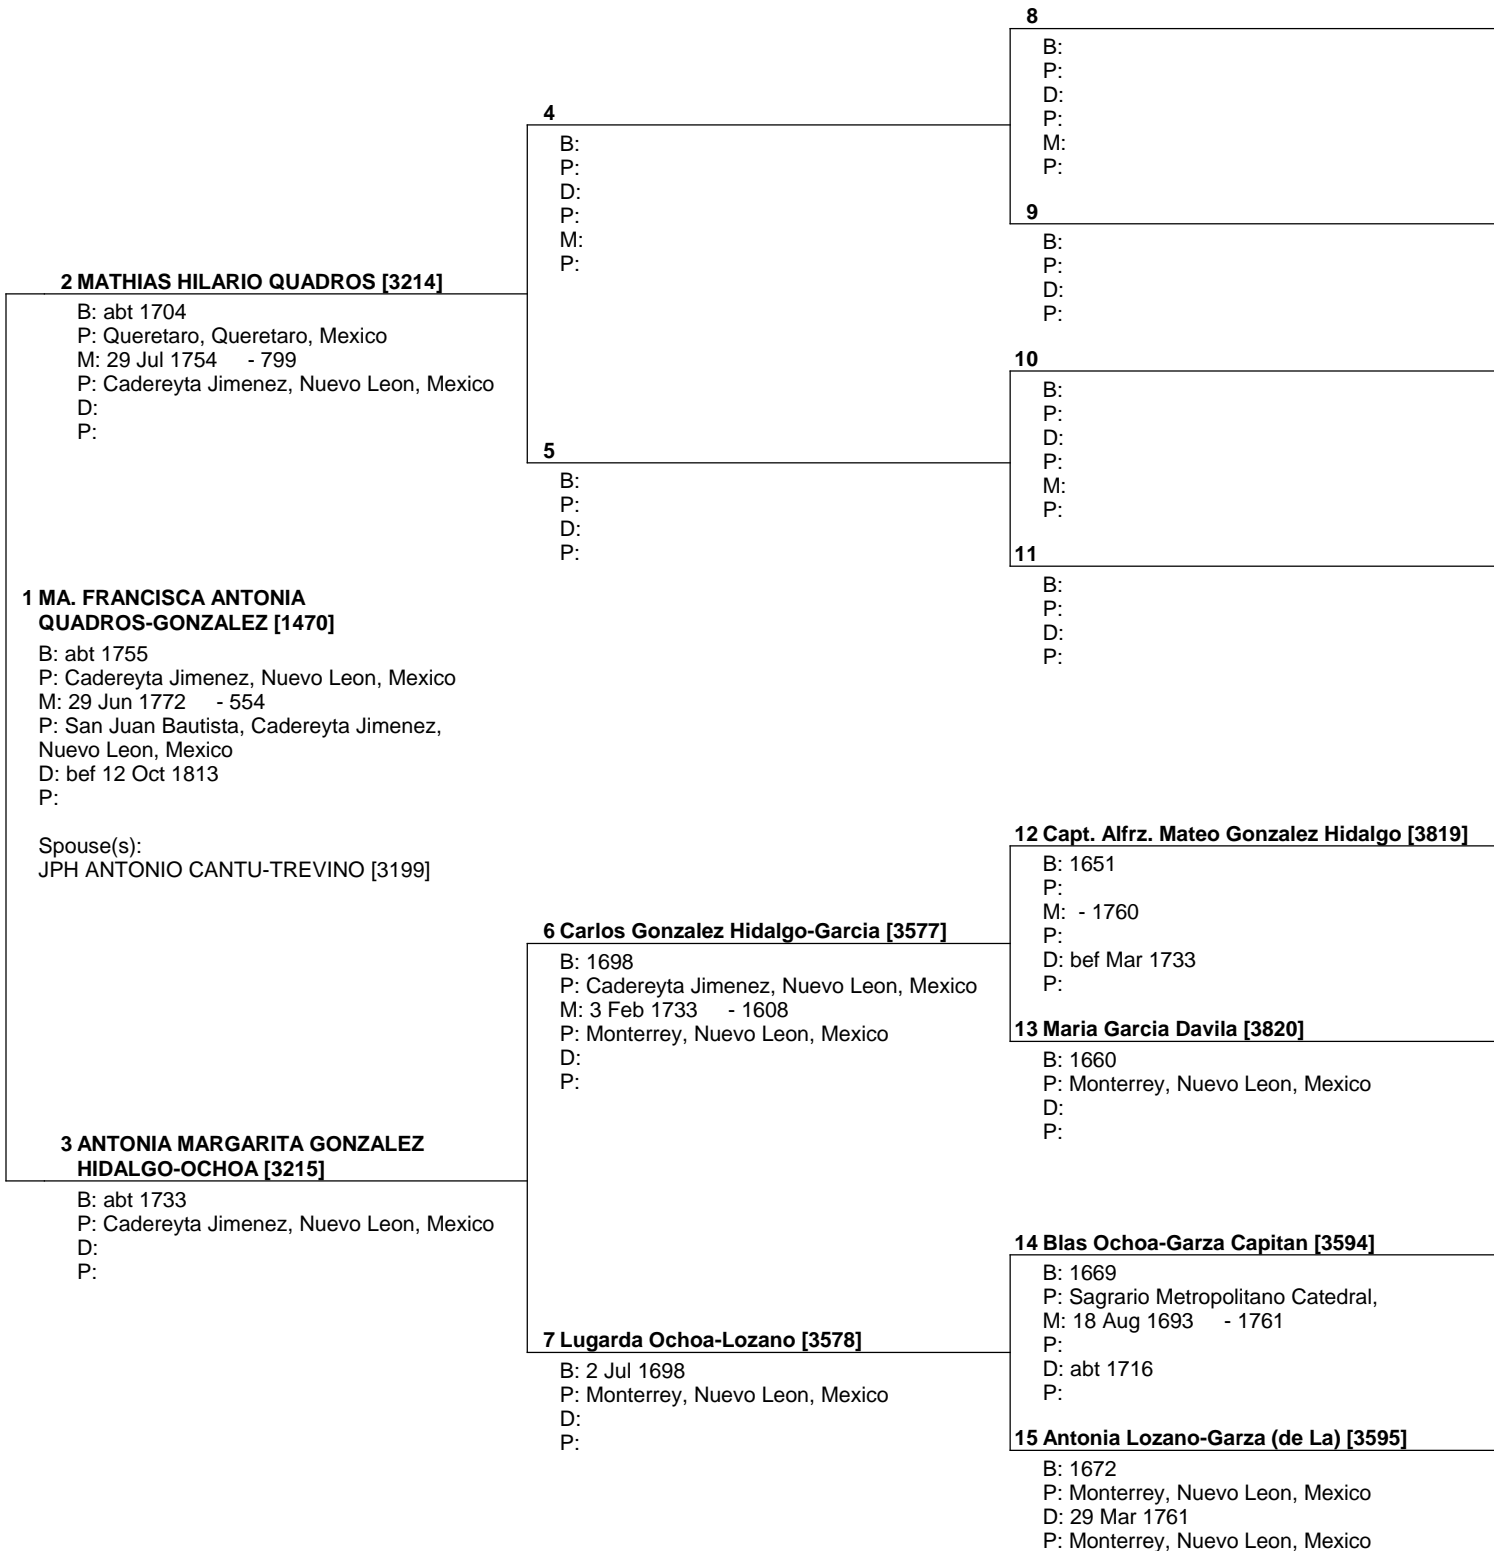

Pedigree Chart

Chart no. 38

No. 1 on this chart is the same as no. 9 on chart no. 6

Prepared by
Dahlia Guajardo-Cantu de Palacios
2795 Goldfield Place
Simi Valley, Ca. 93063
E-MAIL DAHLPALACI@SBCGLOBAL.NET

USA

Telephone number
805 581-6465

Date prepared
30 Mar 2009