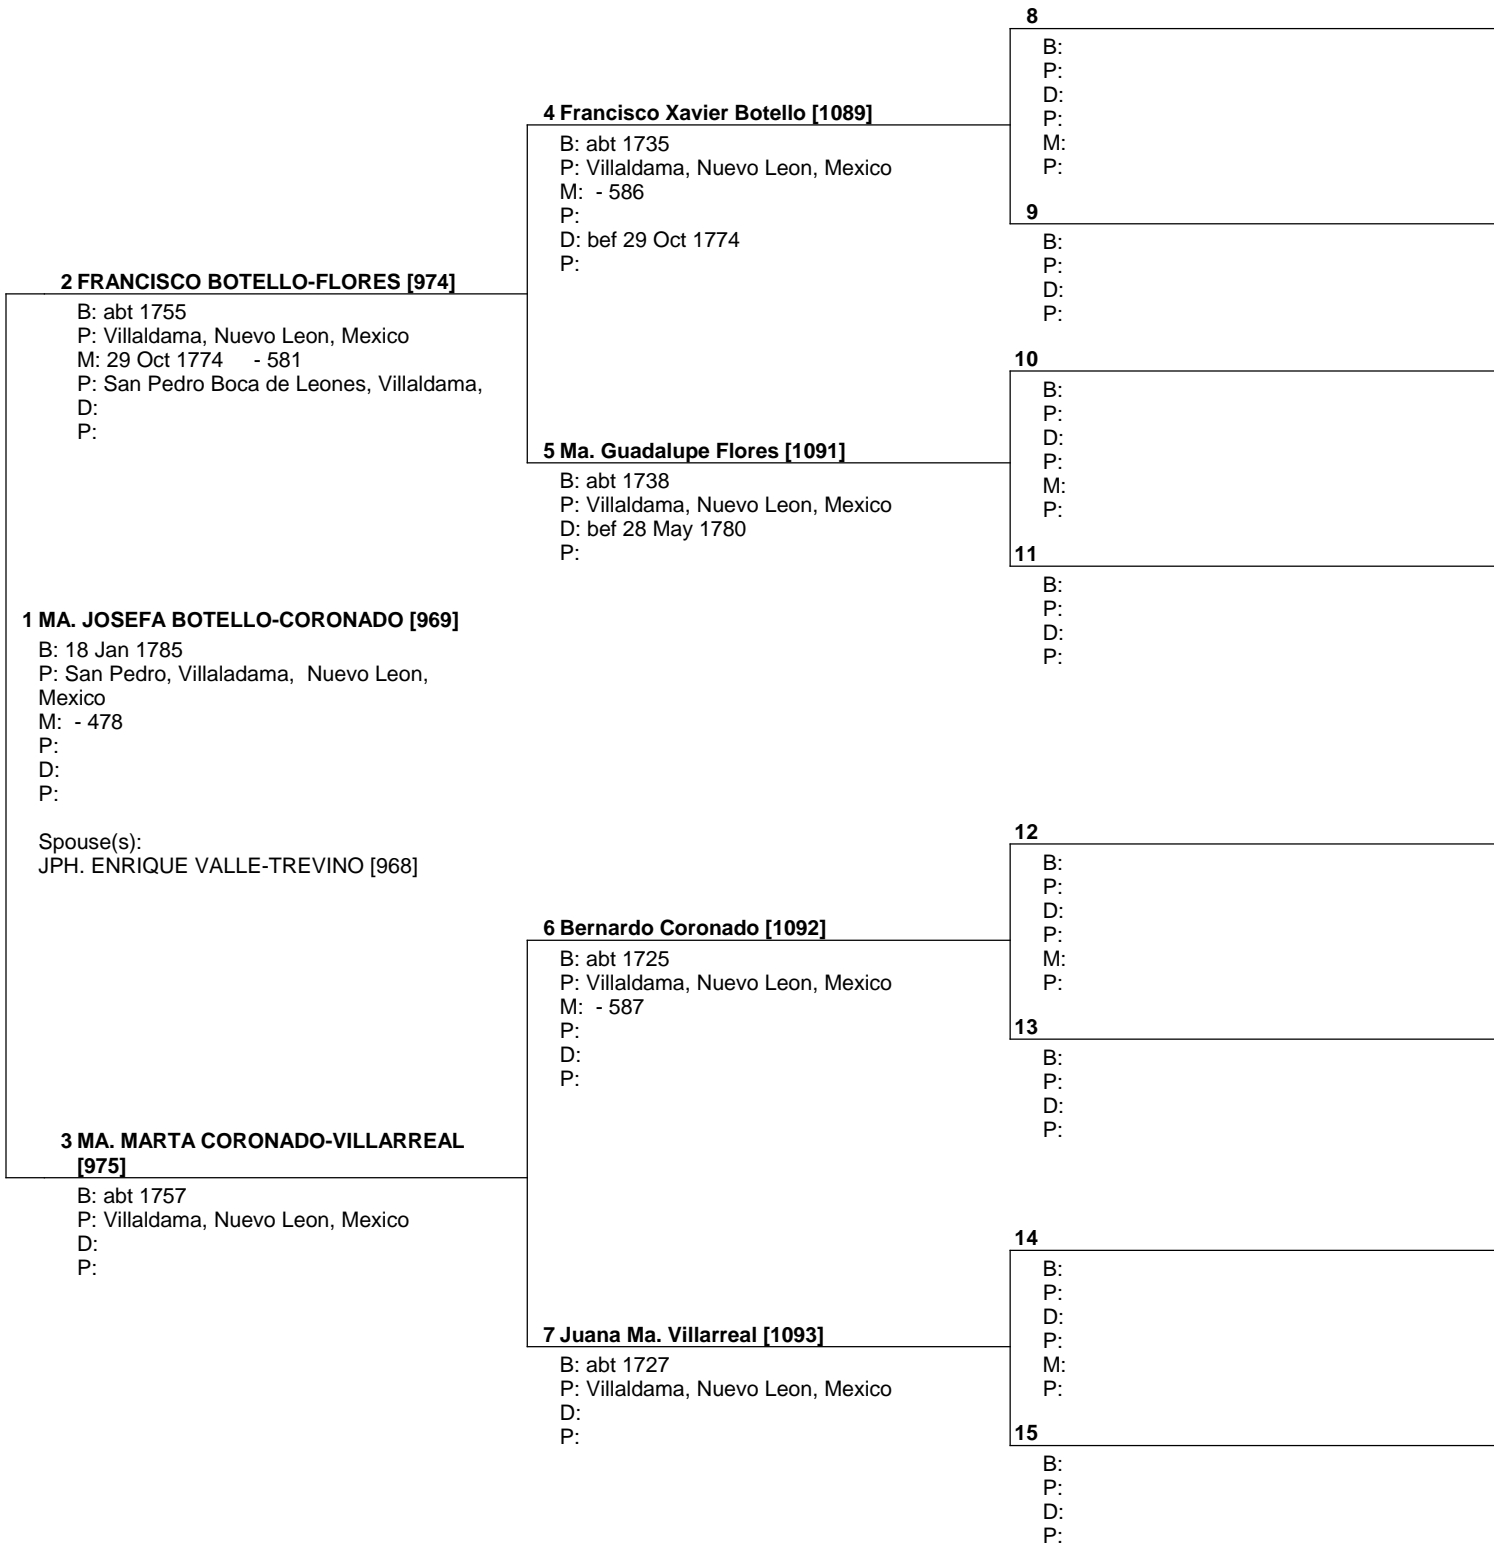

USA

Telephone number
805 581-6465

Date prepared
30 Mar 2009

Pedigree Chart

Chart no. 36

No. 1 on this chart is the same as no. 15 on chart no. 5

Prepared by
Dahlia Guajardo-Cantu de Palacios
2795 Goldfield Place
Simi Valley, Ca. 93063
E-MAIL DAHLPALACI@SBCGLOBAL.NET