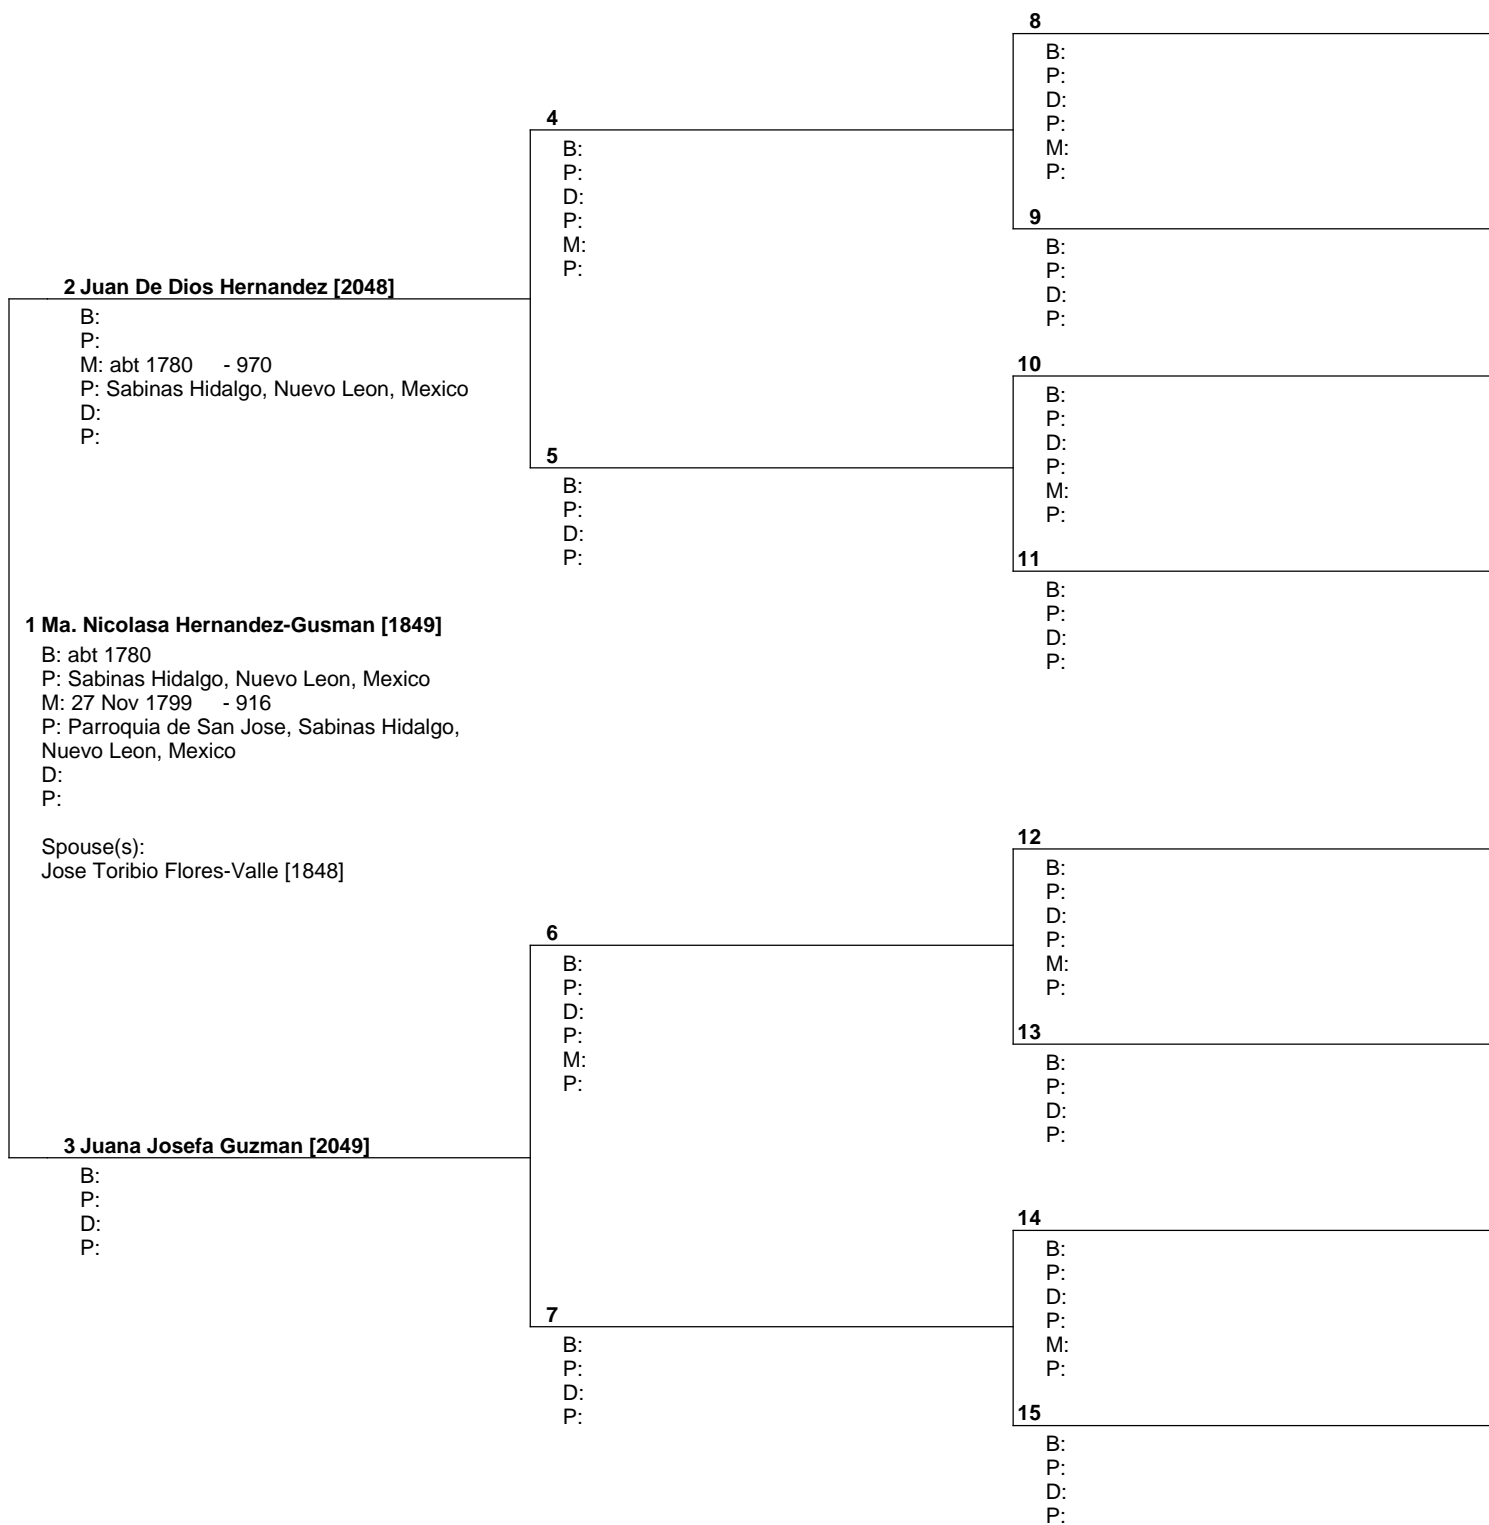

Pedigree Chart

Chart no. 28

No. 1 on this chart is the same as no. 15 on chart no. 4

Prepared by
Dahlia Guajardo-Cantu de Palacios
2795 Goldfield Place
Simi Valley, Ca. 93063
E-MAIL DAHLPALACI@SBCGLOBAL.NET