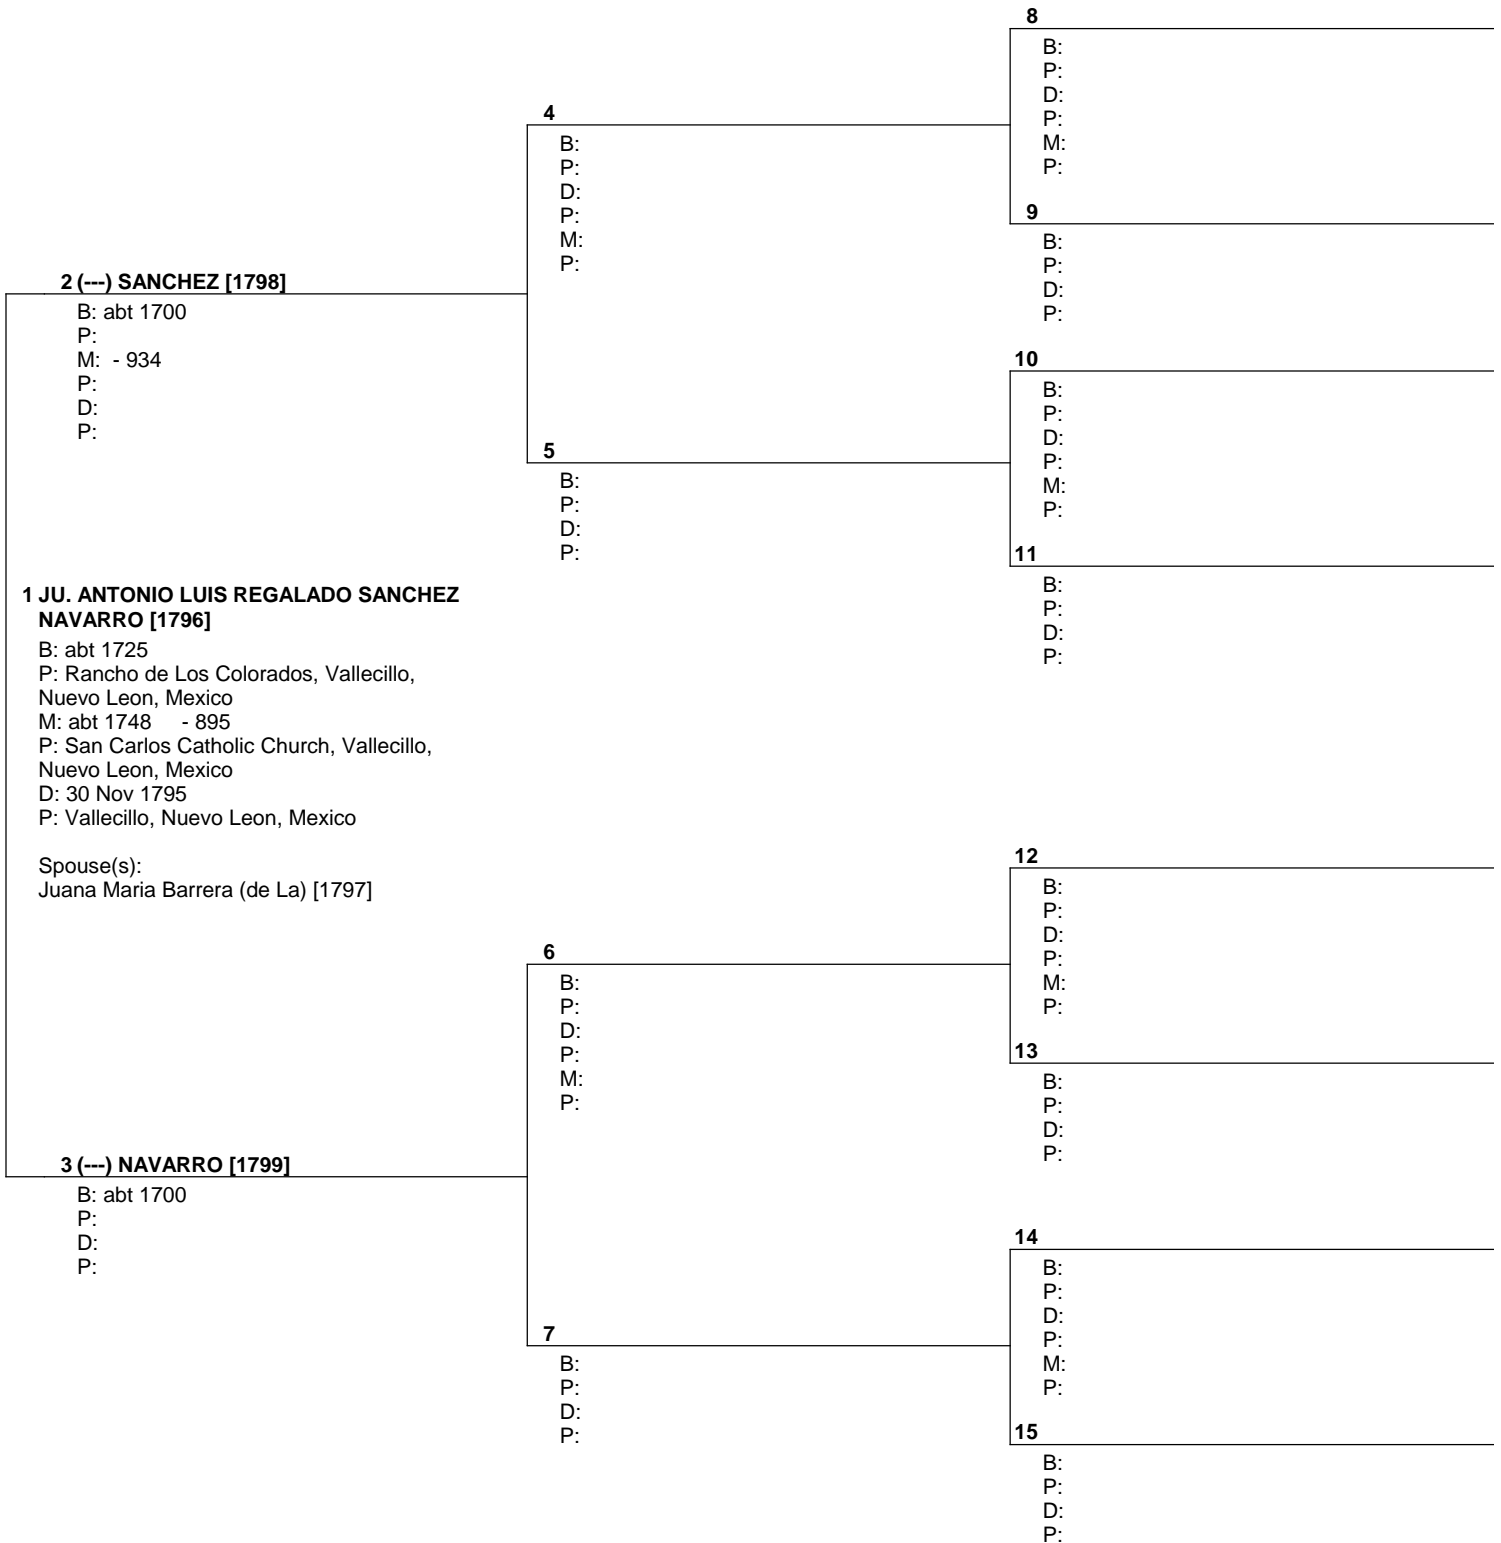

Pedigree Chart

Chart no. 22

No. 1 on this chart is the same as no. 8 on chart no. 4

Prepared by Dahlia Guajardo-Cantu de Palacios 2795 Goldfield Place Simi Valley, Ca. 93063 E-MAIL DAHLPALACI@SBCGLOBAL.NET	
USA	
Telephone number 805 581-6465	Date prepared 30 Mar 2009