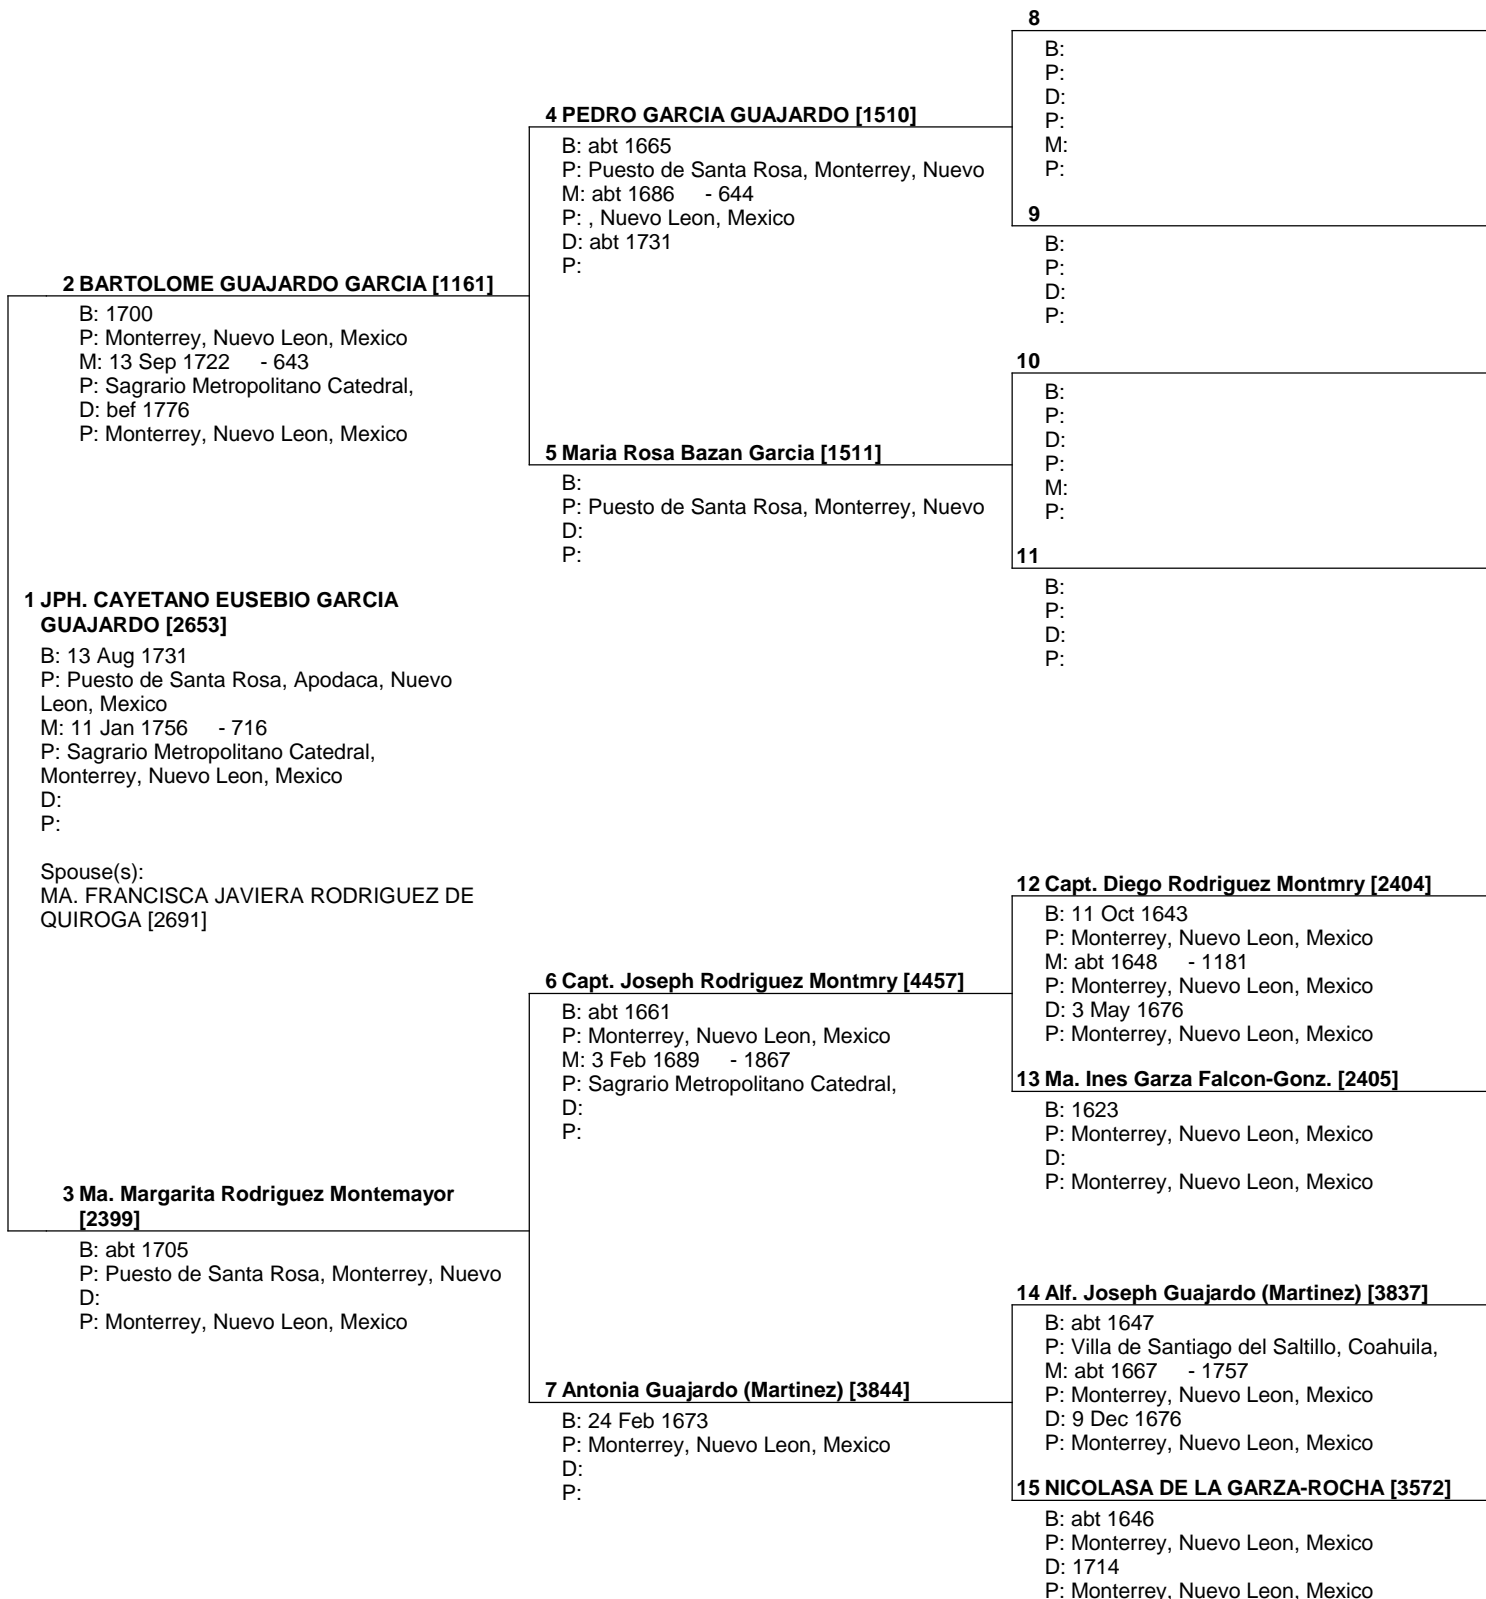

USA

Telephone number
805 581-6465

Date prepared
30 Mar 2009

Pedigree Chart

Chart no. 10

No. 1 on this chart is the same as no. 8 on chart no. 2

Prepared by
Dahlia Guajardo-Cantu de Palacios
2795 Goldfield Place
Simi Valley, Ca. 93063
E-MAIL DAHLPALACI@SBCGLOBAL.NET
USA
Telephone number 805 581-6465
Date prepared 30 Mar 2009