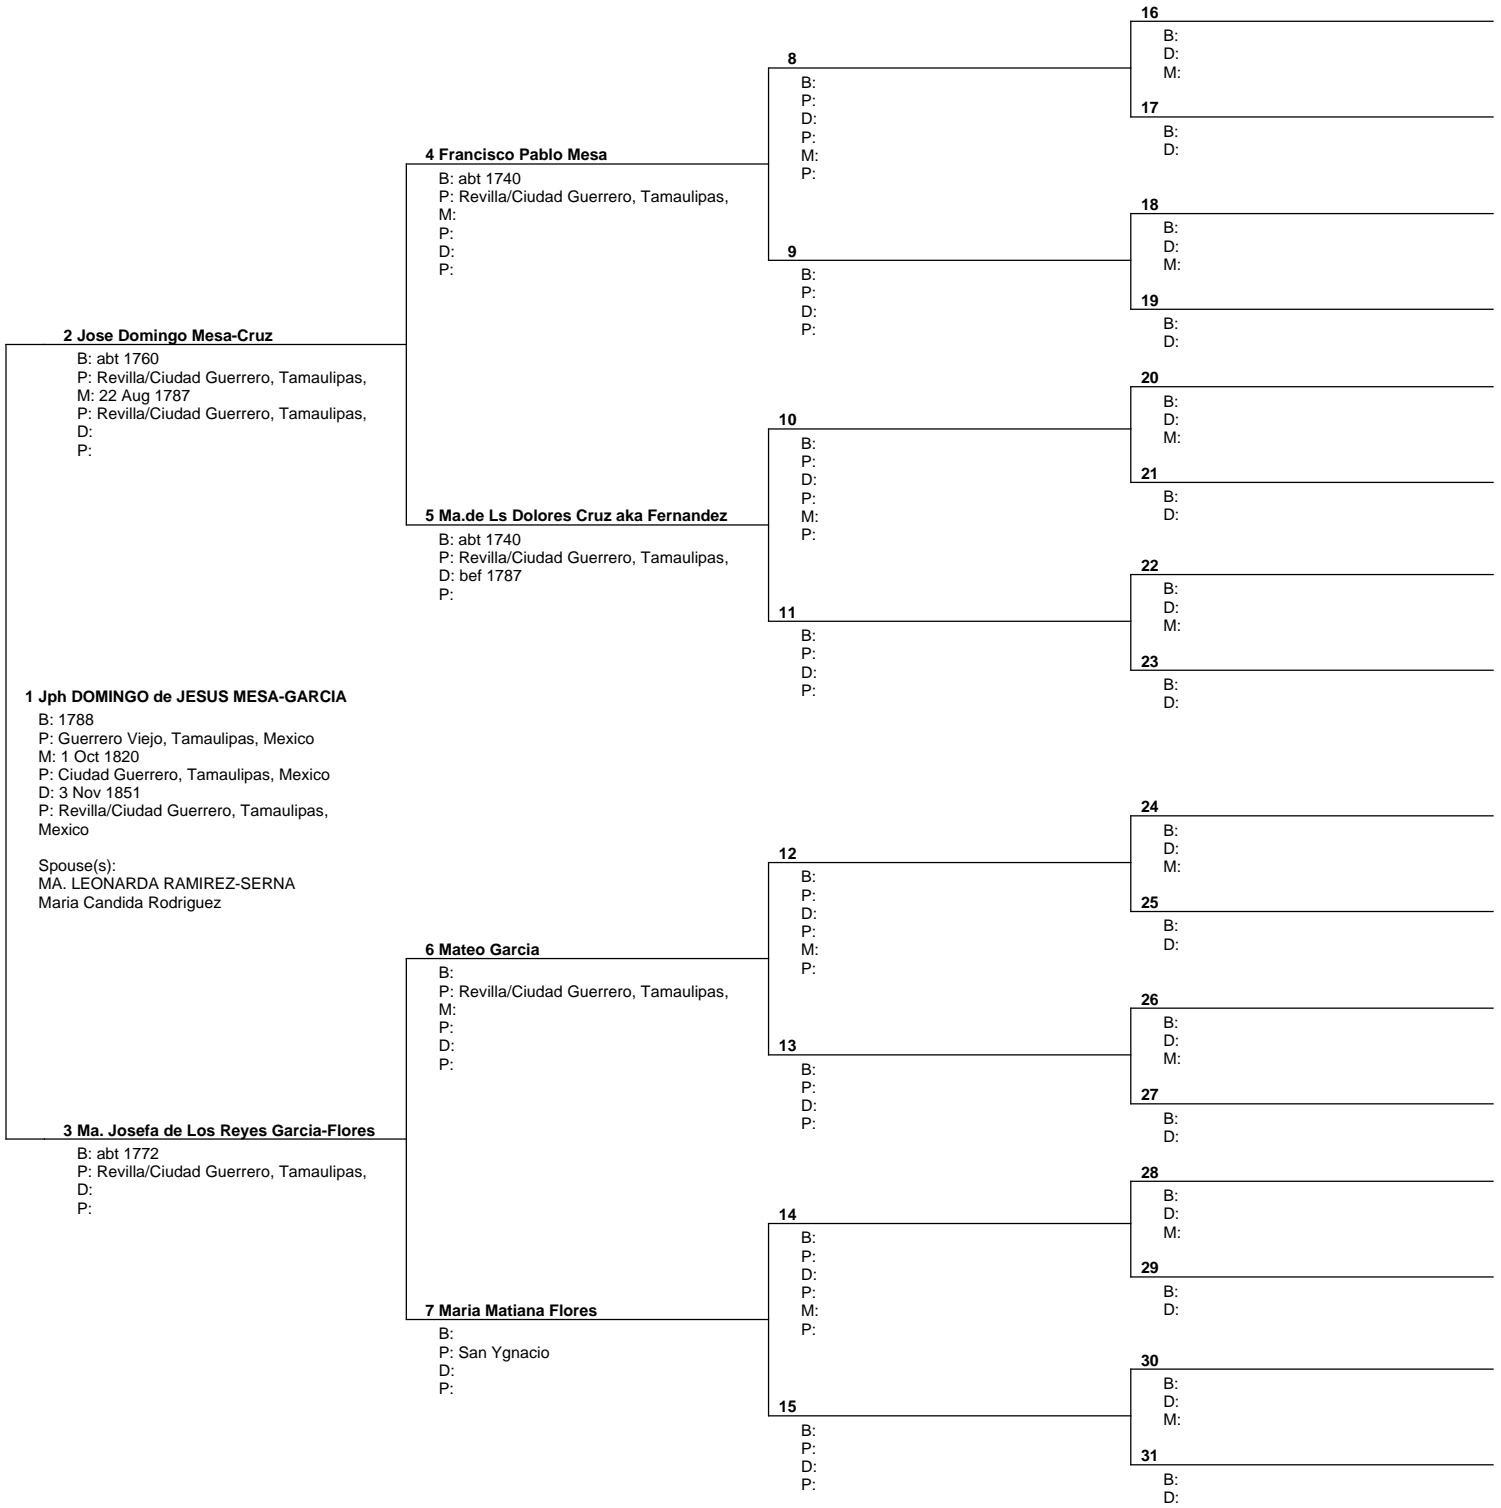

Pedigree Chart

No. 1 on this chart is the same as no. 26 on chart no. 1

Prepared by
Dahlia Guajardo-Cantu de Palacios
2795 Goldfield Place
Simi Valley, Ca. 93063
E-MAIL DAHLPALACI@SBCGLOBAL.NET

USA

Telephone number 805 581-6465	Date prepared 16 Mar 2009