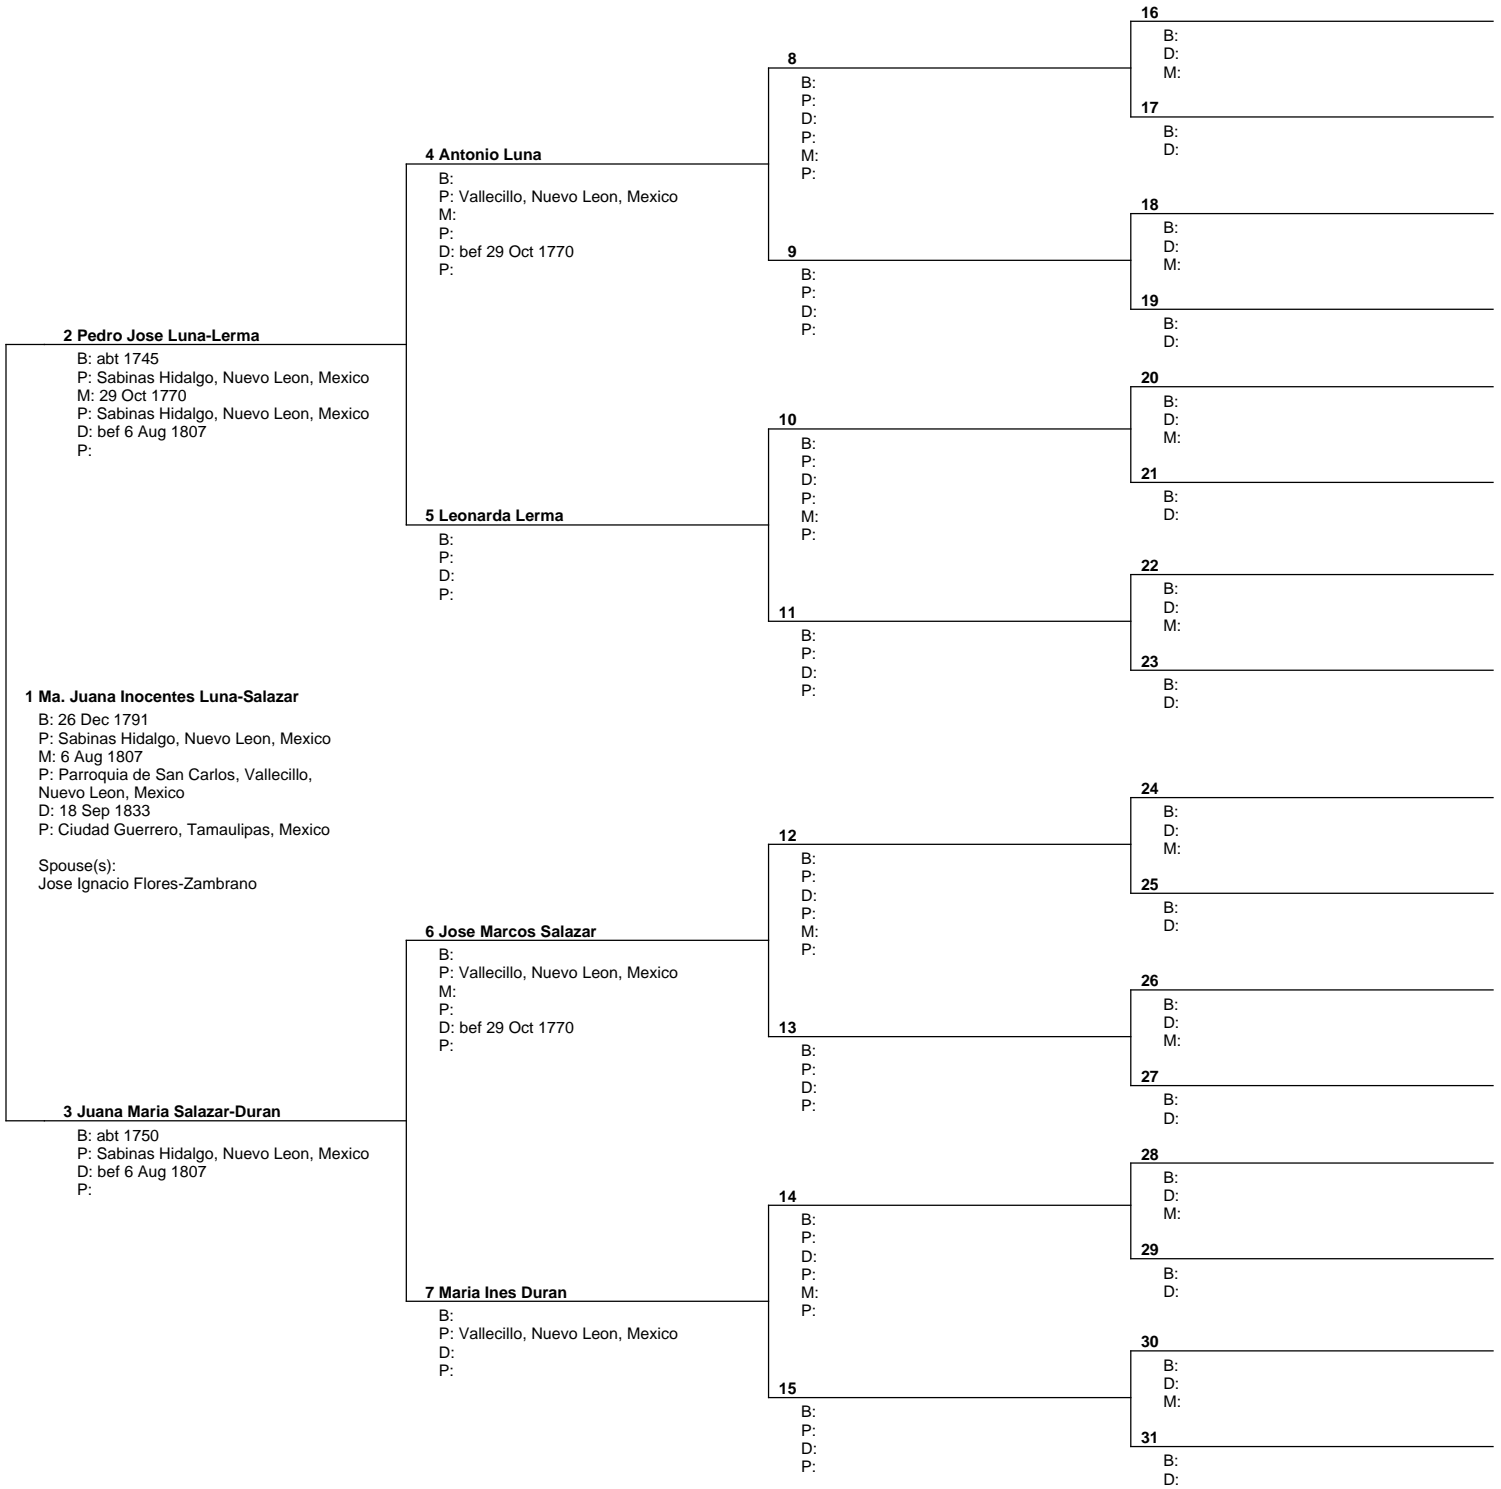

Pedigree Chart

No. 1 on this chart is the same as no. 25 on chart no. 1

Prepared by
Dahlia Guajardo-Cantu de Palacios
2795 Goldfield Place
Simi Valley, Ca. 93063
E-MAIL DAHLPALACI@SBCGLOBAL.NET

USA

Telephone number 805 581-6465	Date prepared 16 Mar 2009