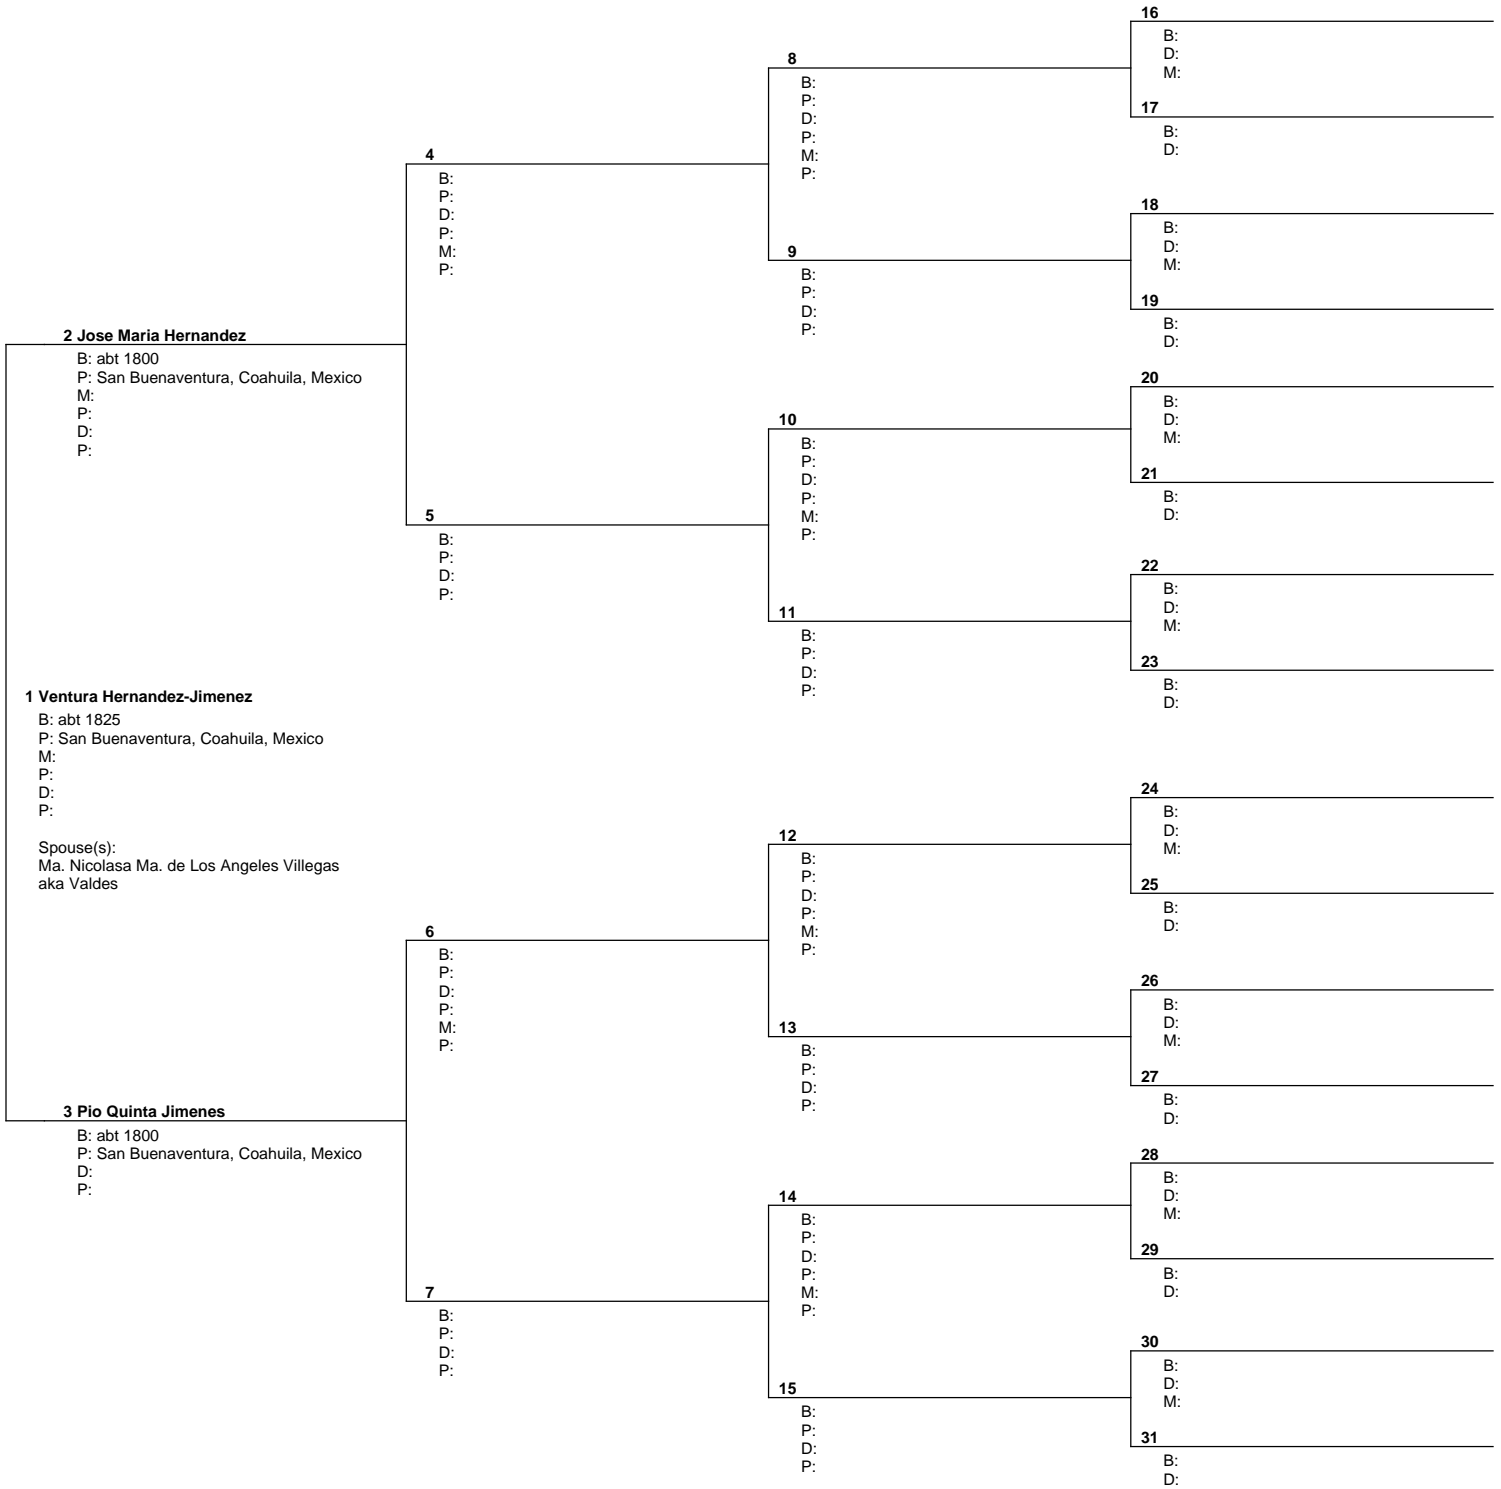

Pedigree Chart

No. 1 on this chart is the same as no. 22 on chart no. 1

Prepared by
 Dahlia Guajardo-Cantu de Palacios
 2795 Goldfield Place
 Simi Valley, Ca. 93063
 E-MAIL DAHLPALACI@SBCGLOBAL.NET

USA

Telephone number 805 581-6465	Date prepared 16 Mar 2009
----------------------------------	------------------------------