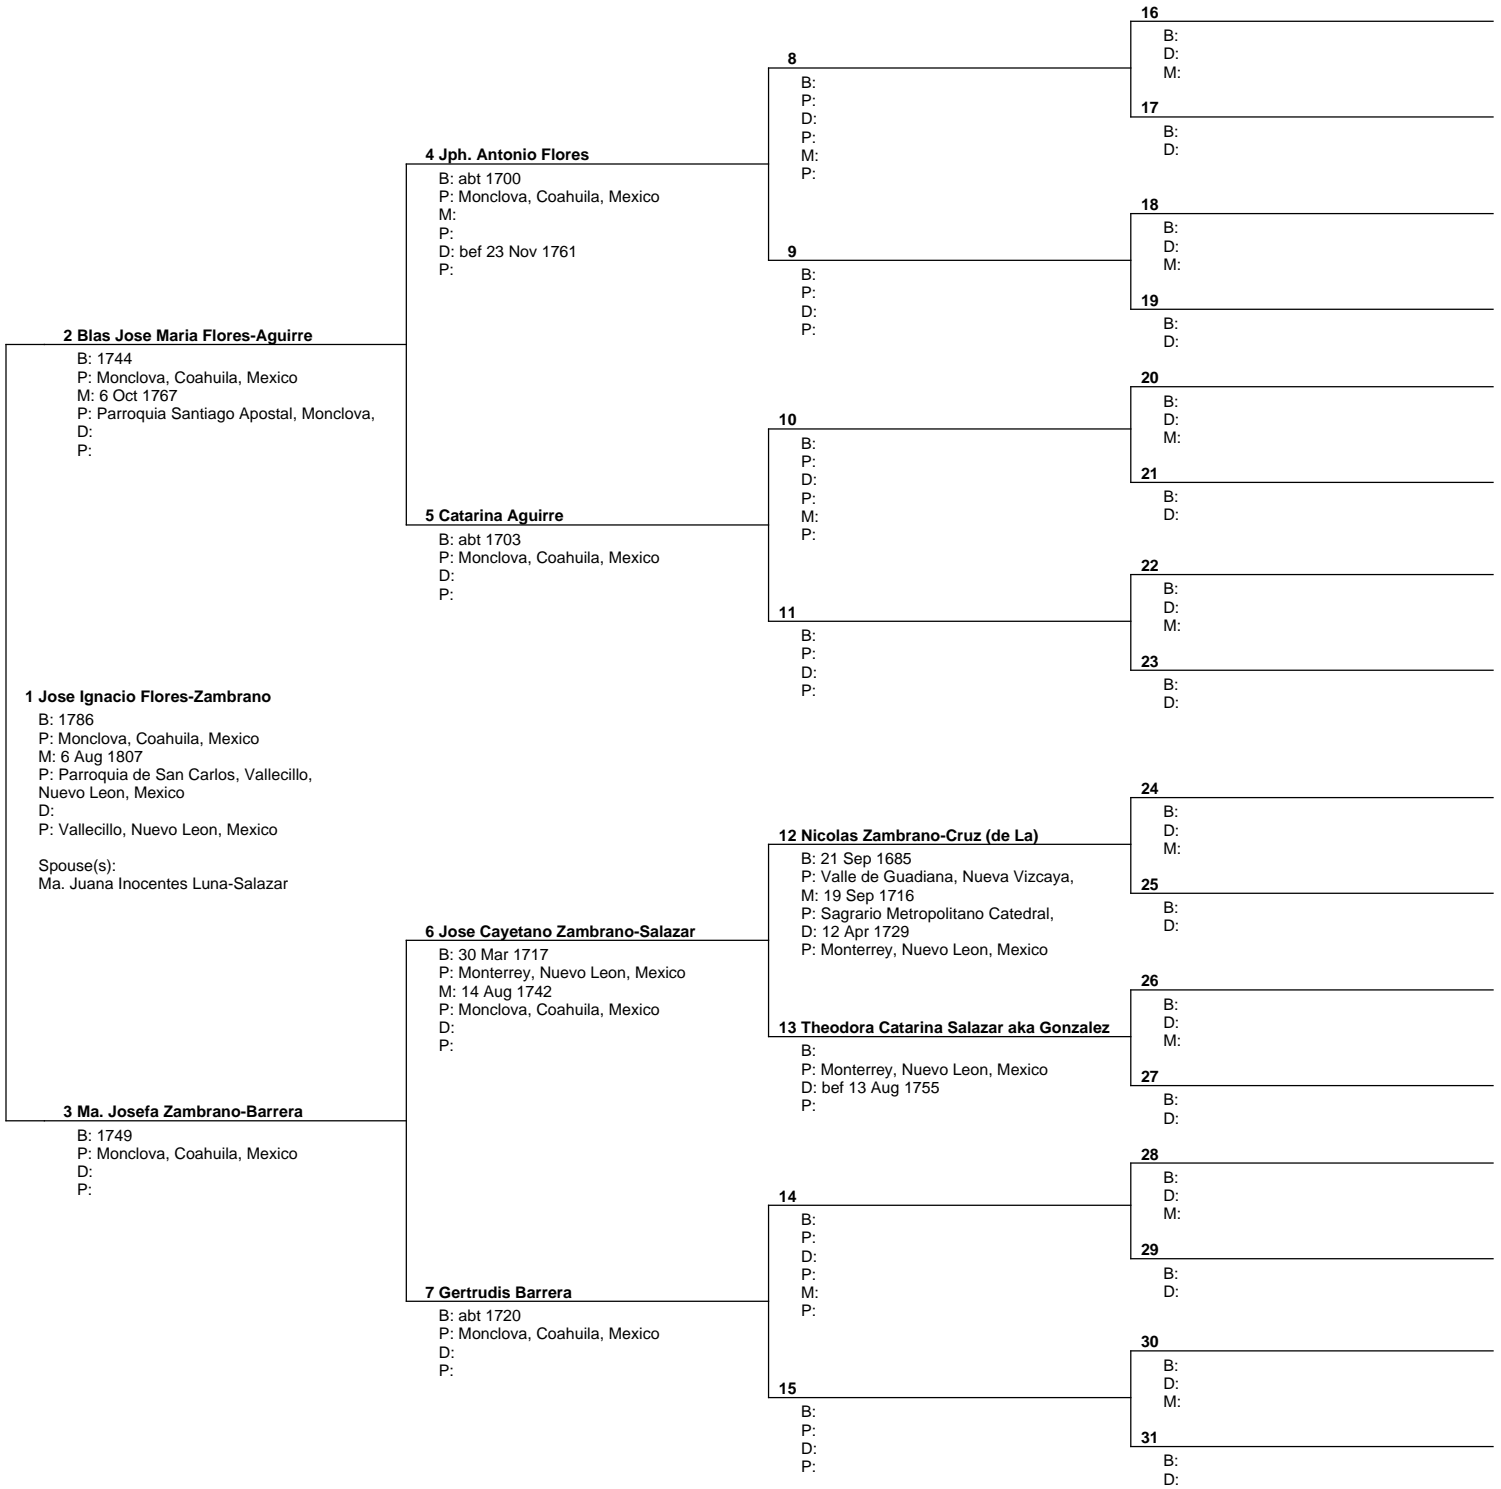

Pedigree Chart

No. 1 on this chart is the same as no. 24 on chart no. 1

Prepared by
Dahlia Guajardo-Cantu de Palacios
2795 Goldfield Place
Simi Valley, Ca. 93063
E-MAIL DAHLPALACI@SBCGLOBAL.NET

USA

Telephone number
805 581-6465

Date prepared
16 Mar 2009