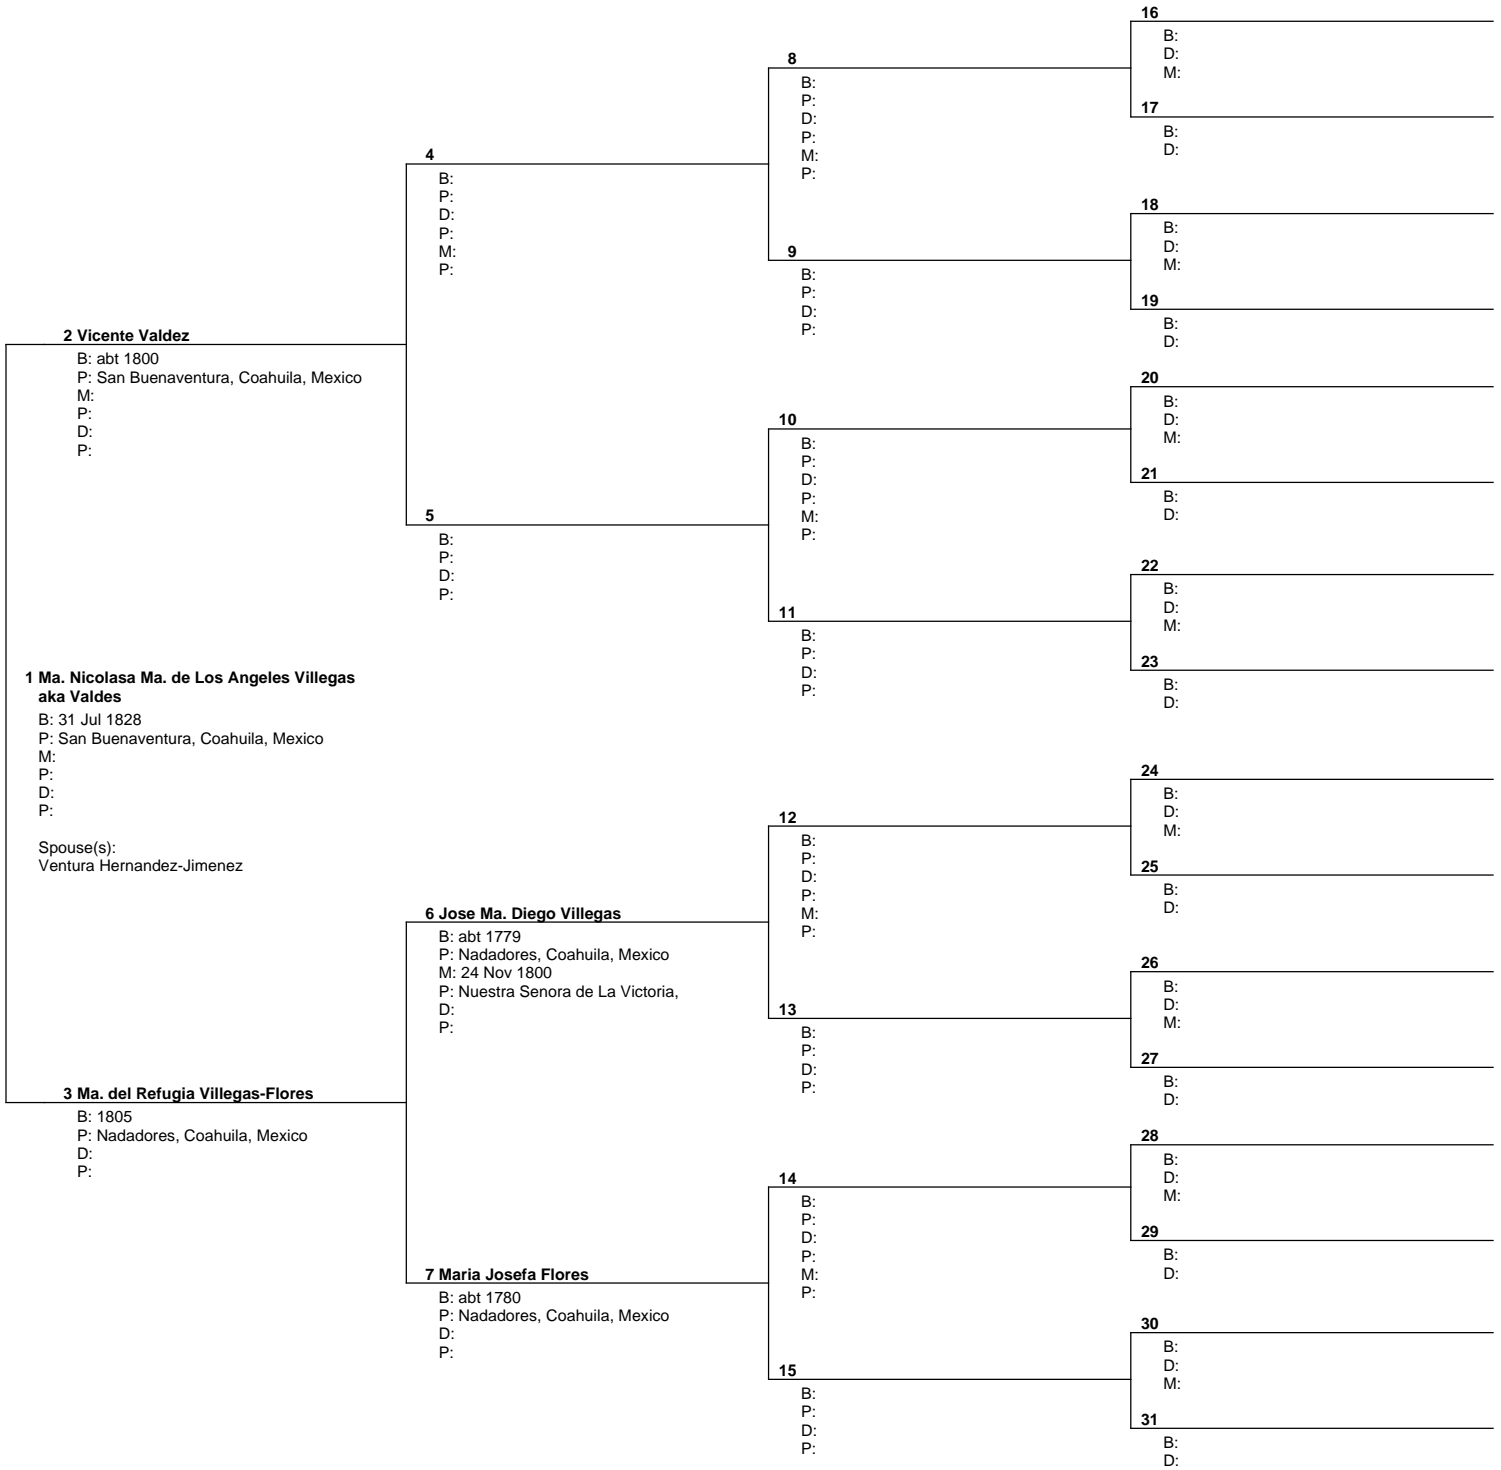

Pedigree Chart

No. 1 on this chart is the same as no. 23 on chart no. 1

Prepared by
Dahlia Guajardo-Cantu de Palacios
2795 Goldfield Place
Simi Valley, Ca. 93063
E-MAIL DAHLPALACI@SBCGLOBAL.NET

USA

Telephone number 805 581-6465	Date prepared 16 Mar 2009