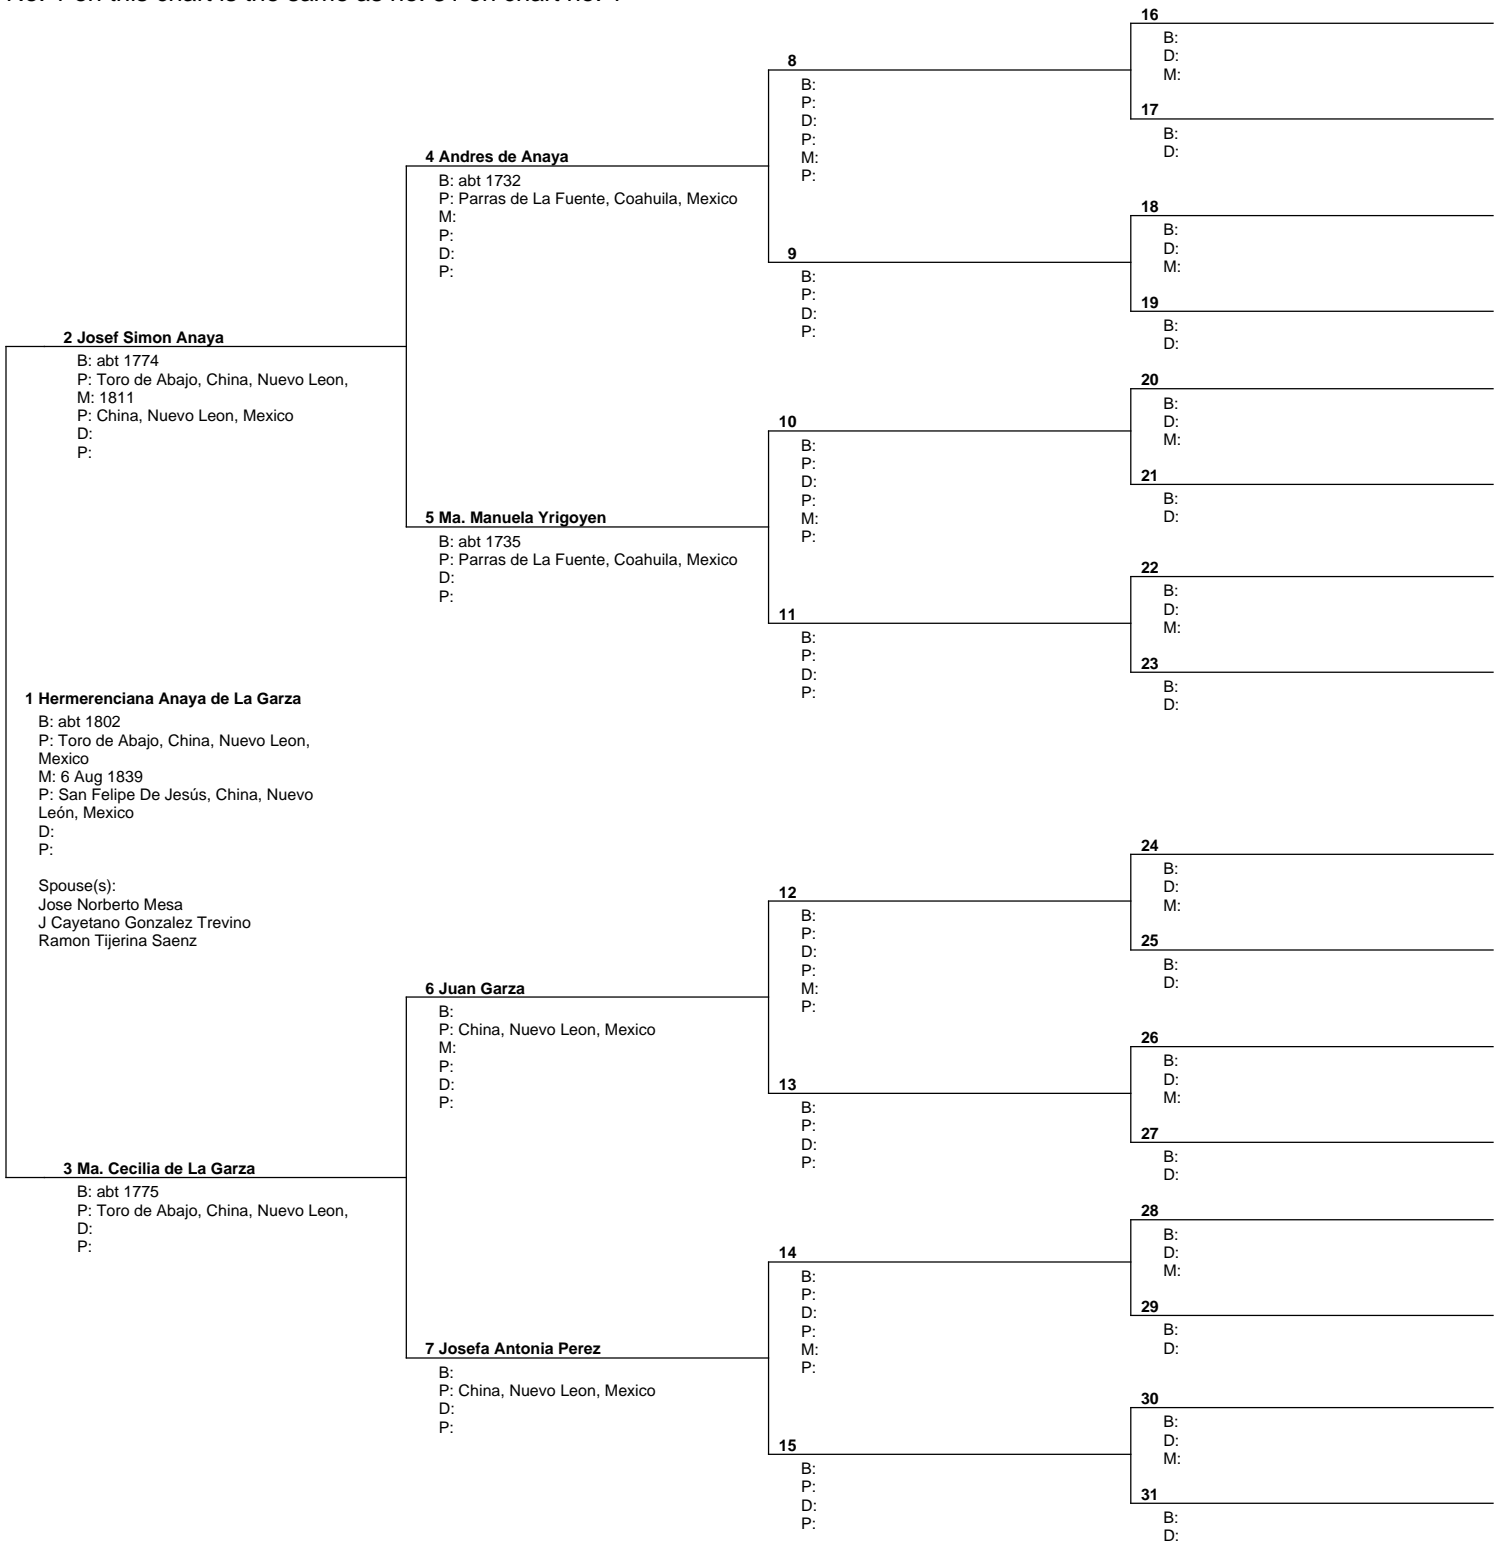

Pedigree Chart

No. 1 on this chart is the same as no. 31 on chart no. 1

Prepared by
Dahlia Guajardo-Cantu de Palacios
2795 Goldfield Place
Simi Valley, Ca. 93063
E-MAIL DAHLPALACI@SBCGLOBAL.NET

USA

Telephone number 805 581-6465	Date prepared 16 Mar 2009