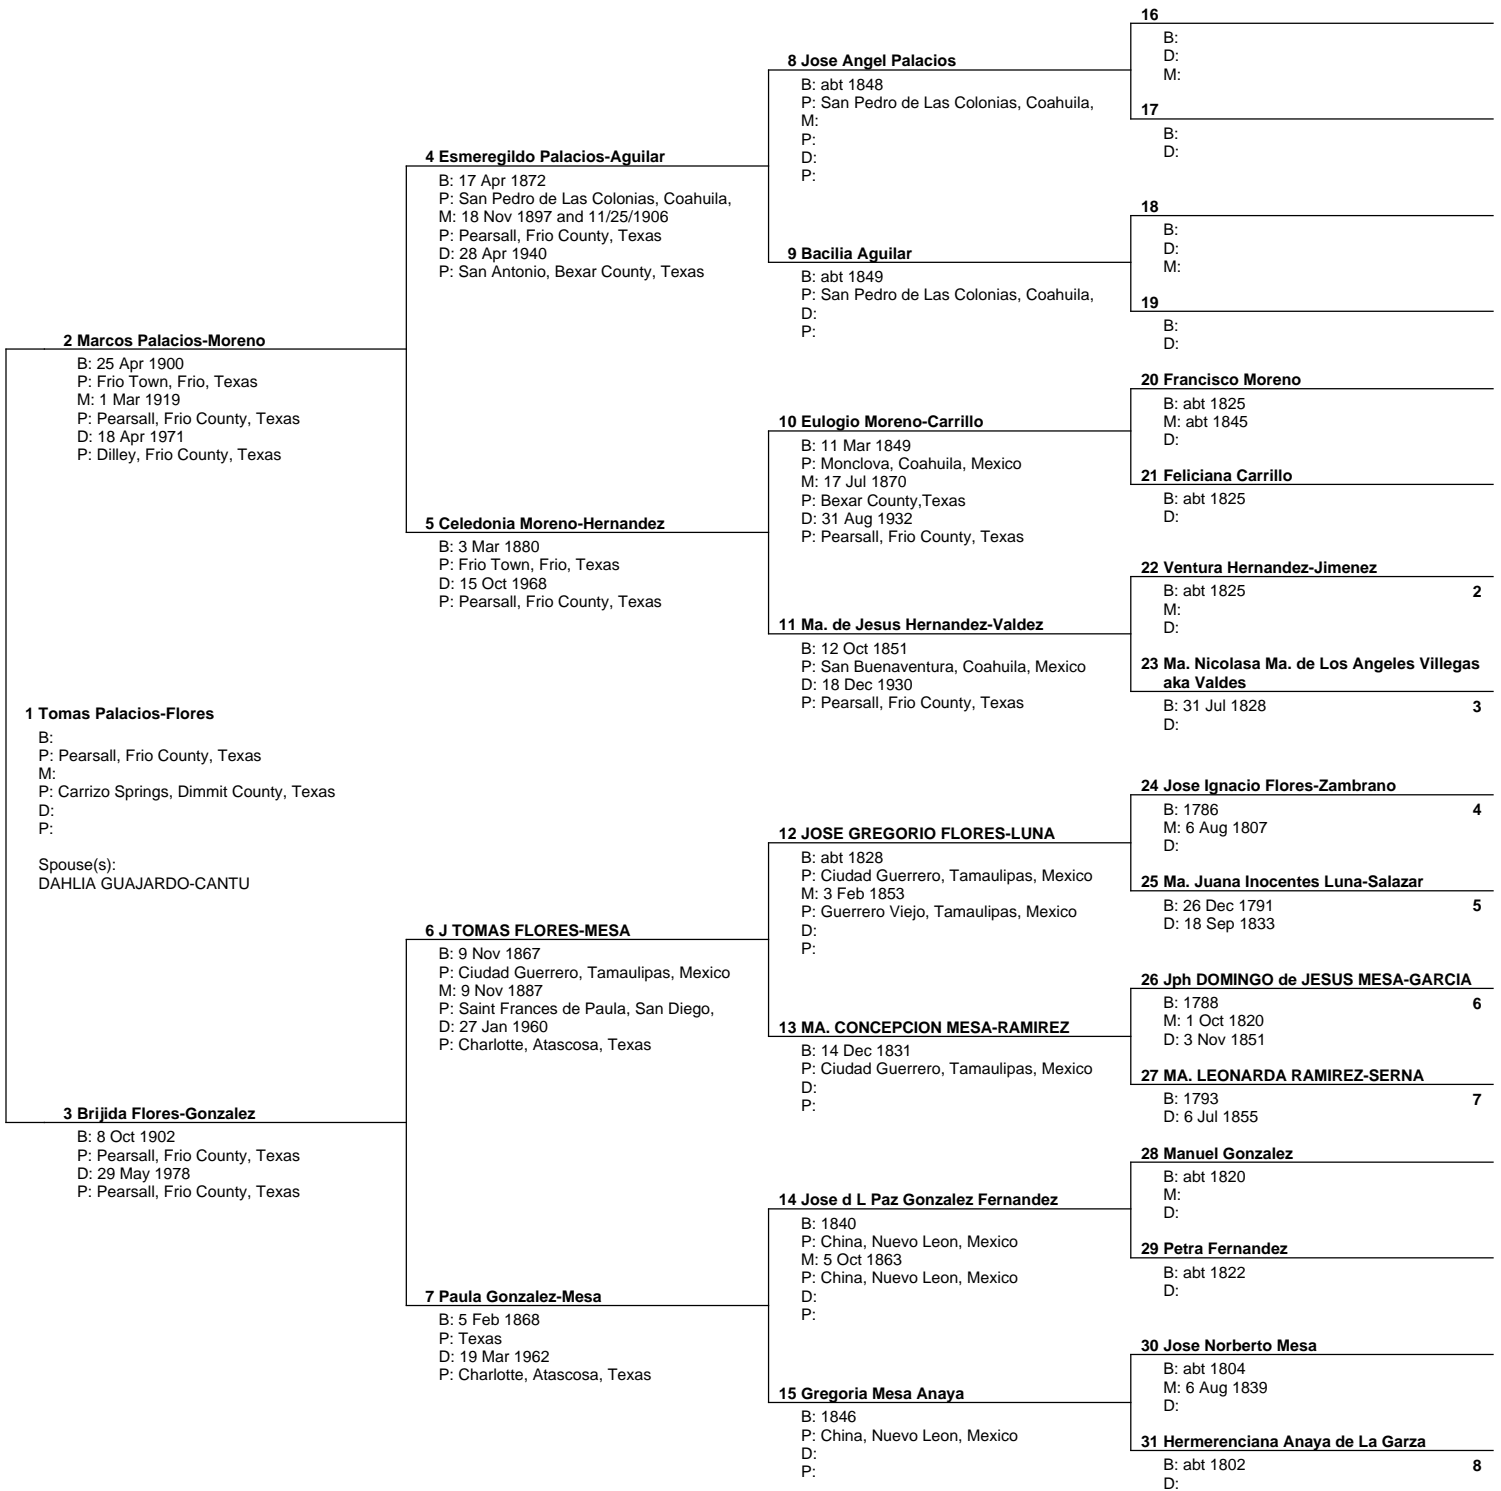

Pedigree Chart

Chart no. 1

Prepared by
Dahlia Guajardo-Cantu de Palacios
2795 Goldfield Place
Simi Valley, Ca. 93063
E-MAIL DAHLPALACI@SBCGLOBAL.NET

USA

Telephone number
805 581-6465

Date prepared
16 Mar 2009