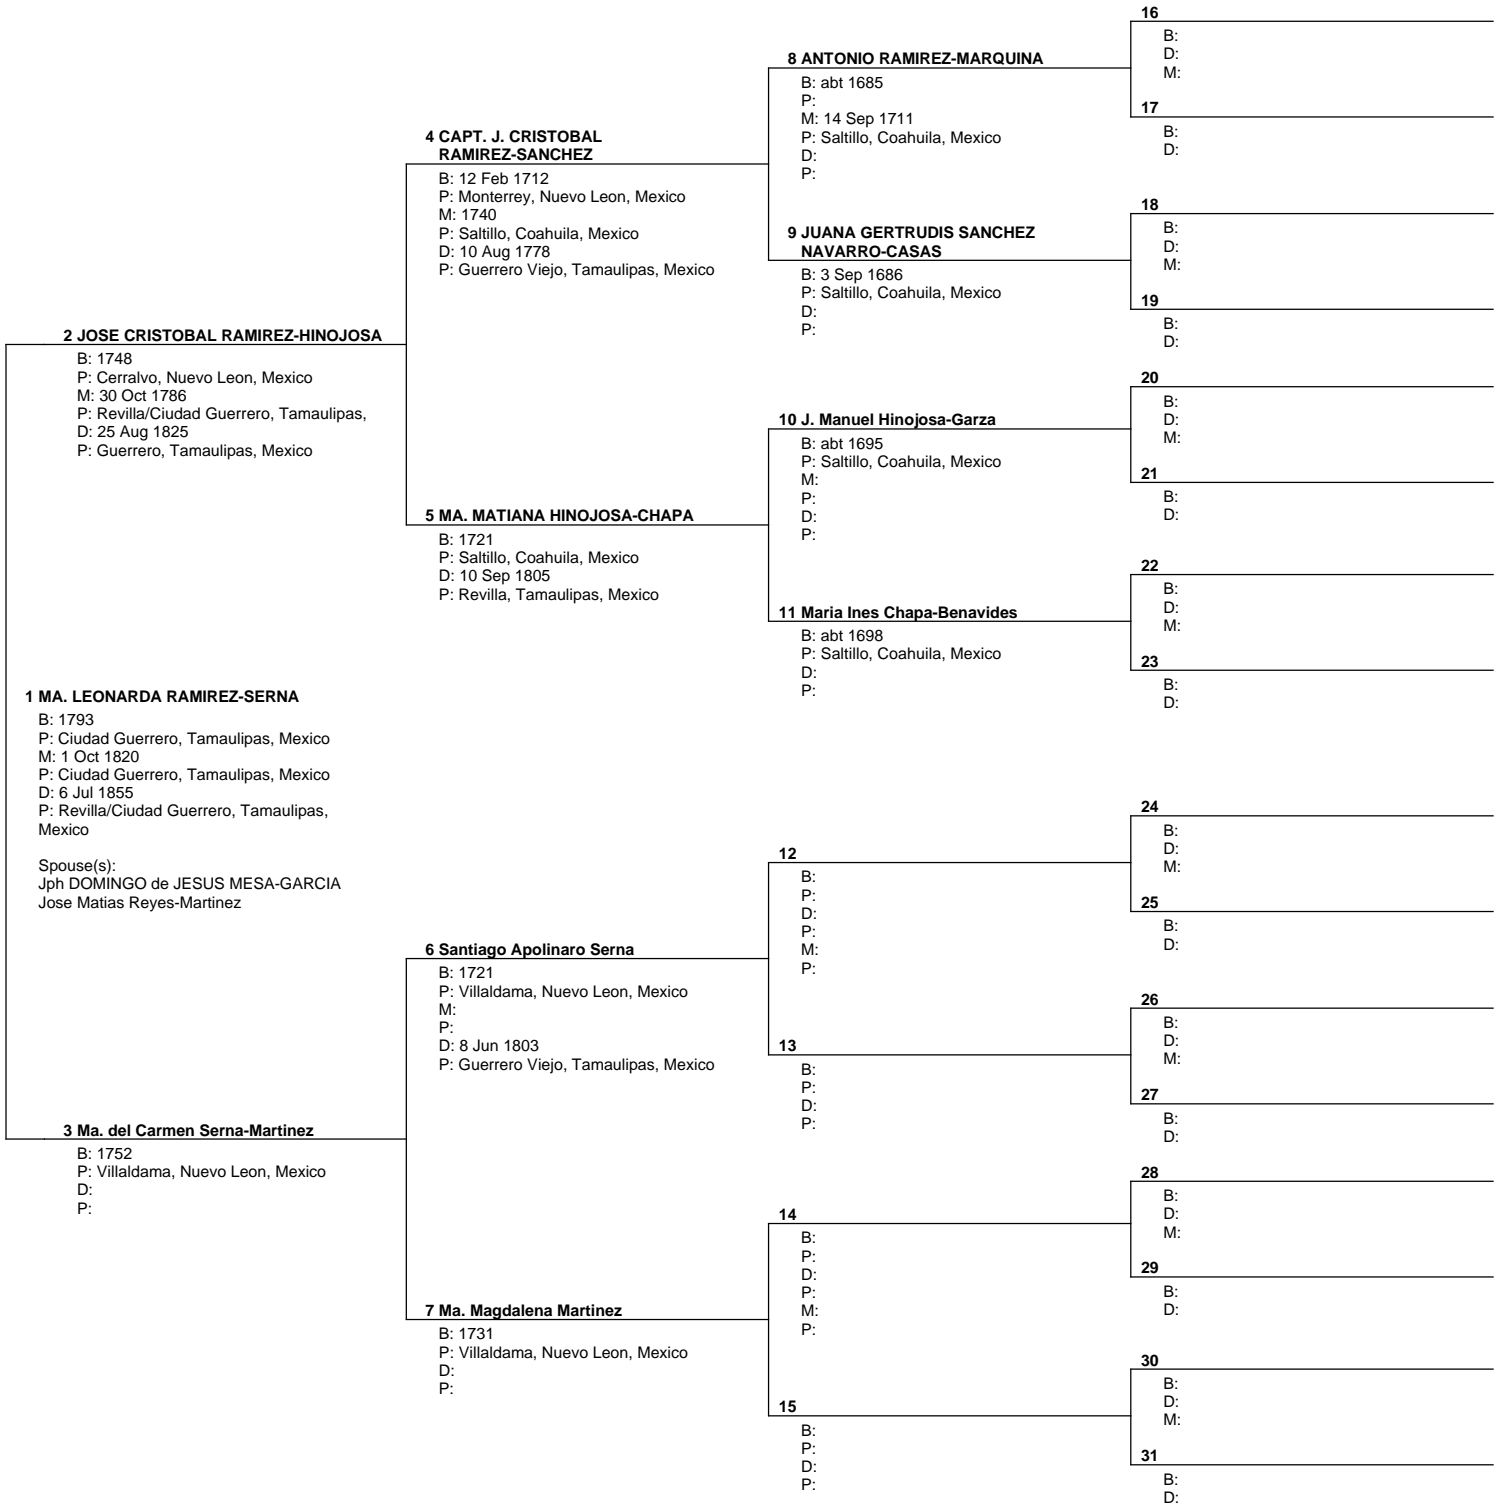

Pedigree Chart

No. 1 on this chart is the same as no. 27 on chart no. 1

Prepared by
Dahlia Guajardo-Cantu de Palacios
2795 Goldfield Place
Simi Valley, Ca. 93063
E-MAIL DAHLPALACI@SBCGLOBAL.NET

USA

Telephone number
805 581-6465

Date prepared
16 Mar 2009