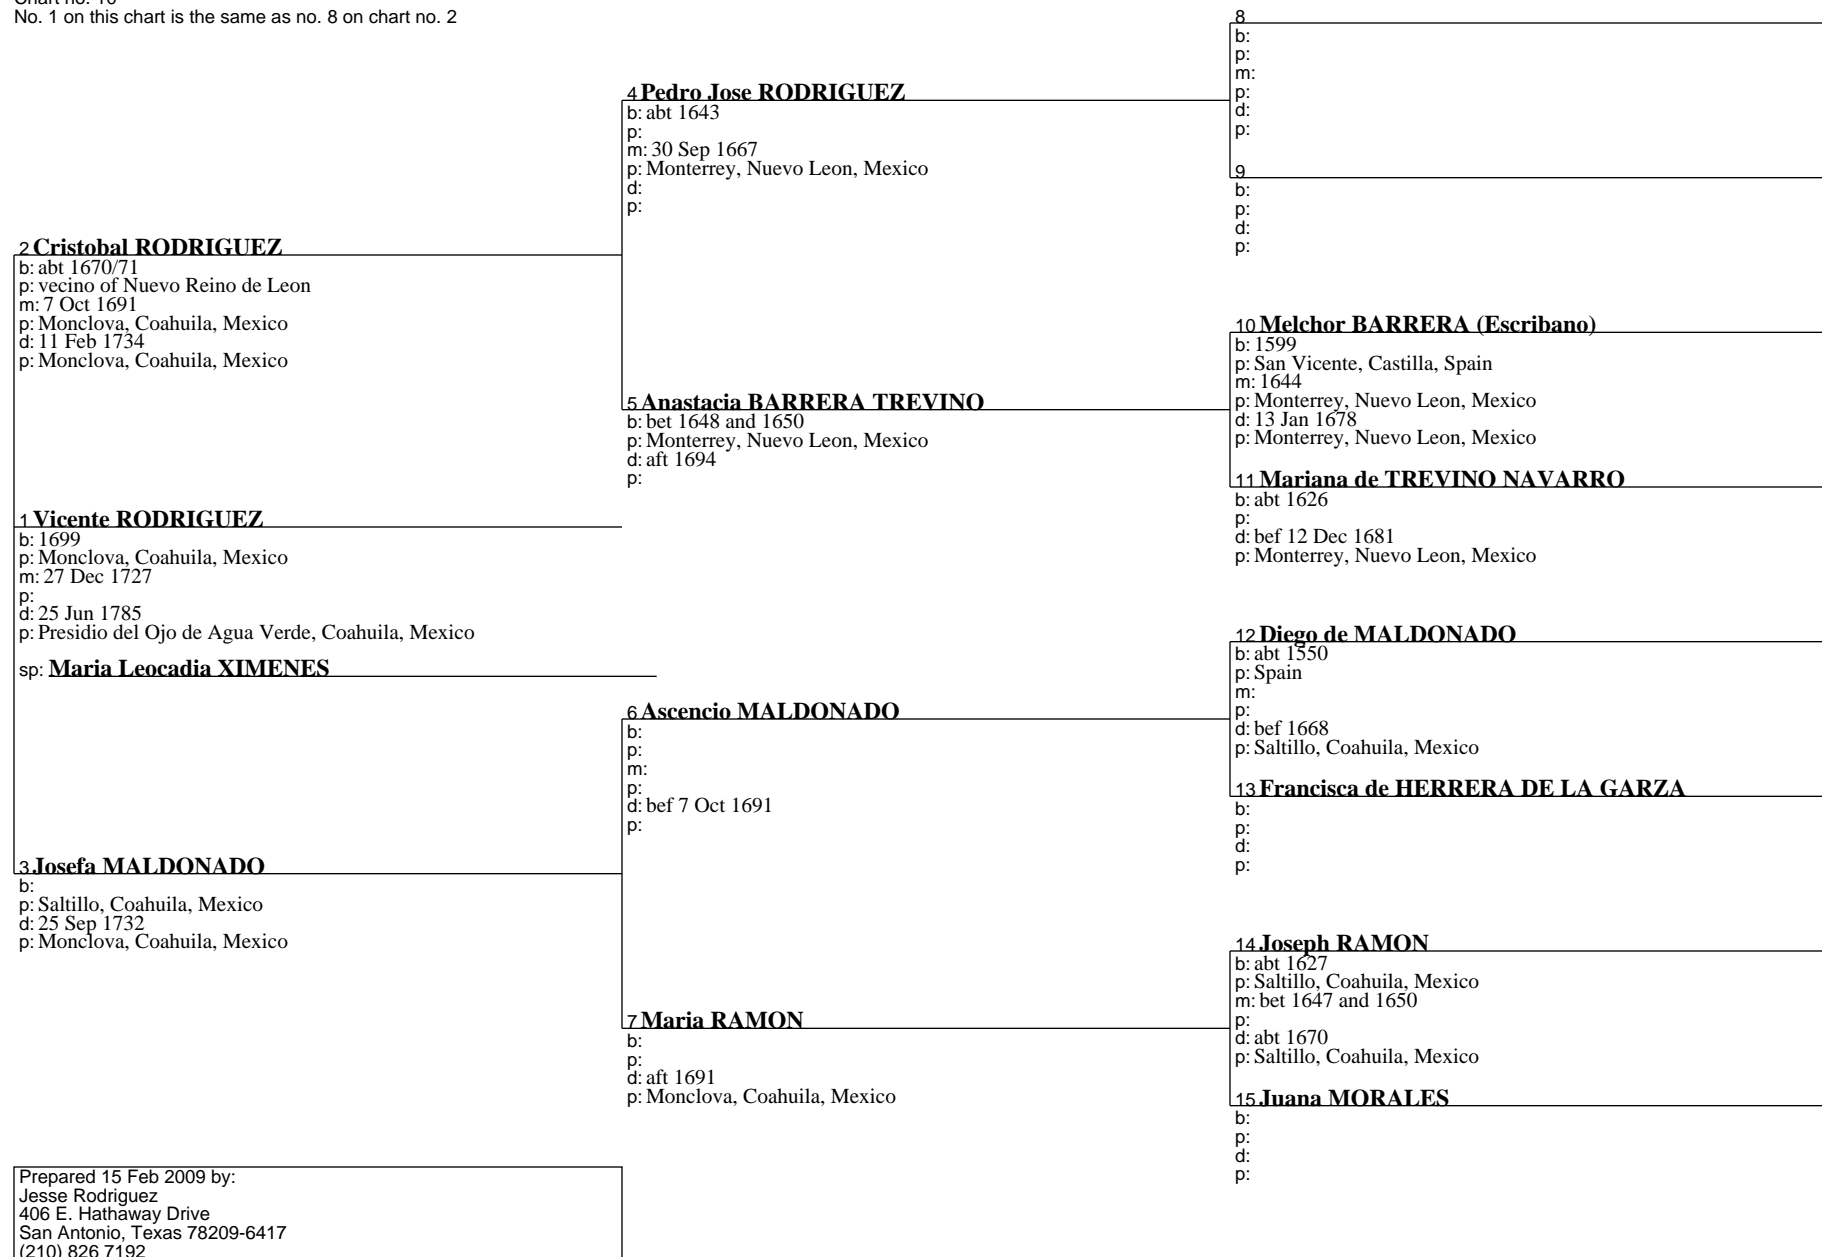

15 Feb 2009

Chart no. 8

No. 1 on this chart is the same as no. 14 on chart no. 1

Pedigree Chart

15 Feb 2009

Chart no. 9

No. 1 on this chart is the same as no. 15 on chart no. 1

Pedigree Chart

15 Feb 2009

Chart no. 10

No. 1 on this chart is the same as no. 8 on chart no. 2

Pedigree Chart

15 Feb 2009

Chart no. 11

No. 1 on this chart is the same as no. 9 on chart no. 2

Pedigree Chart