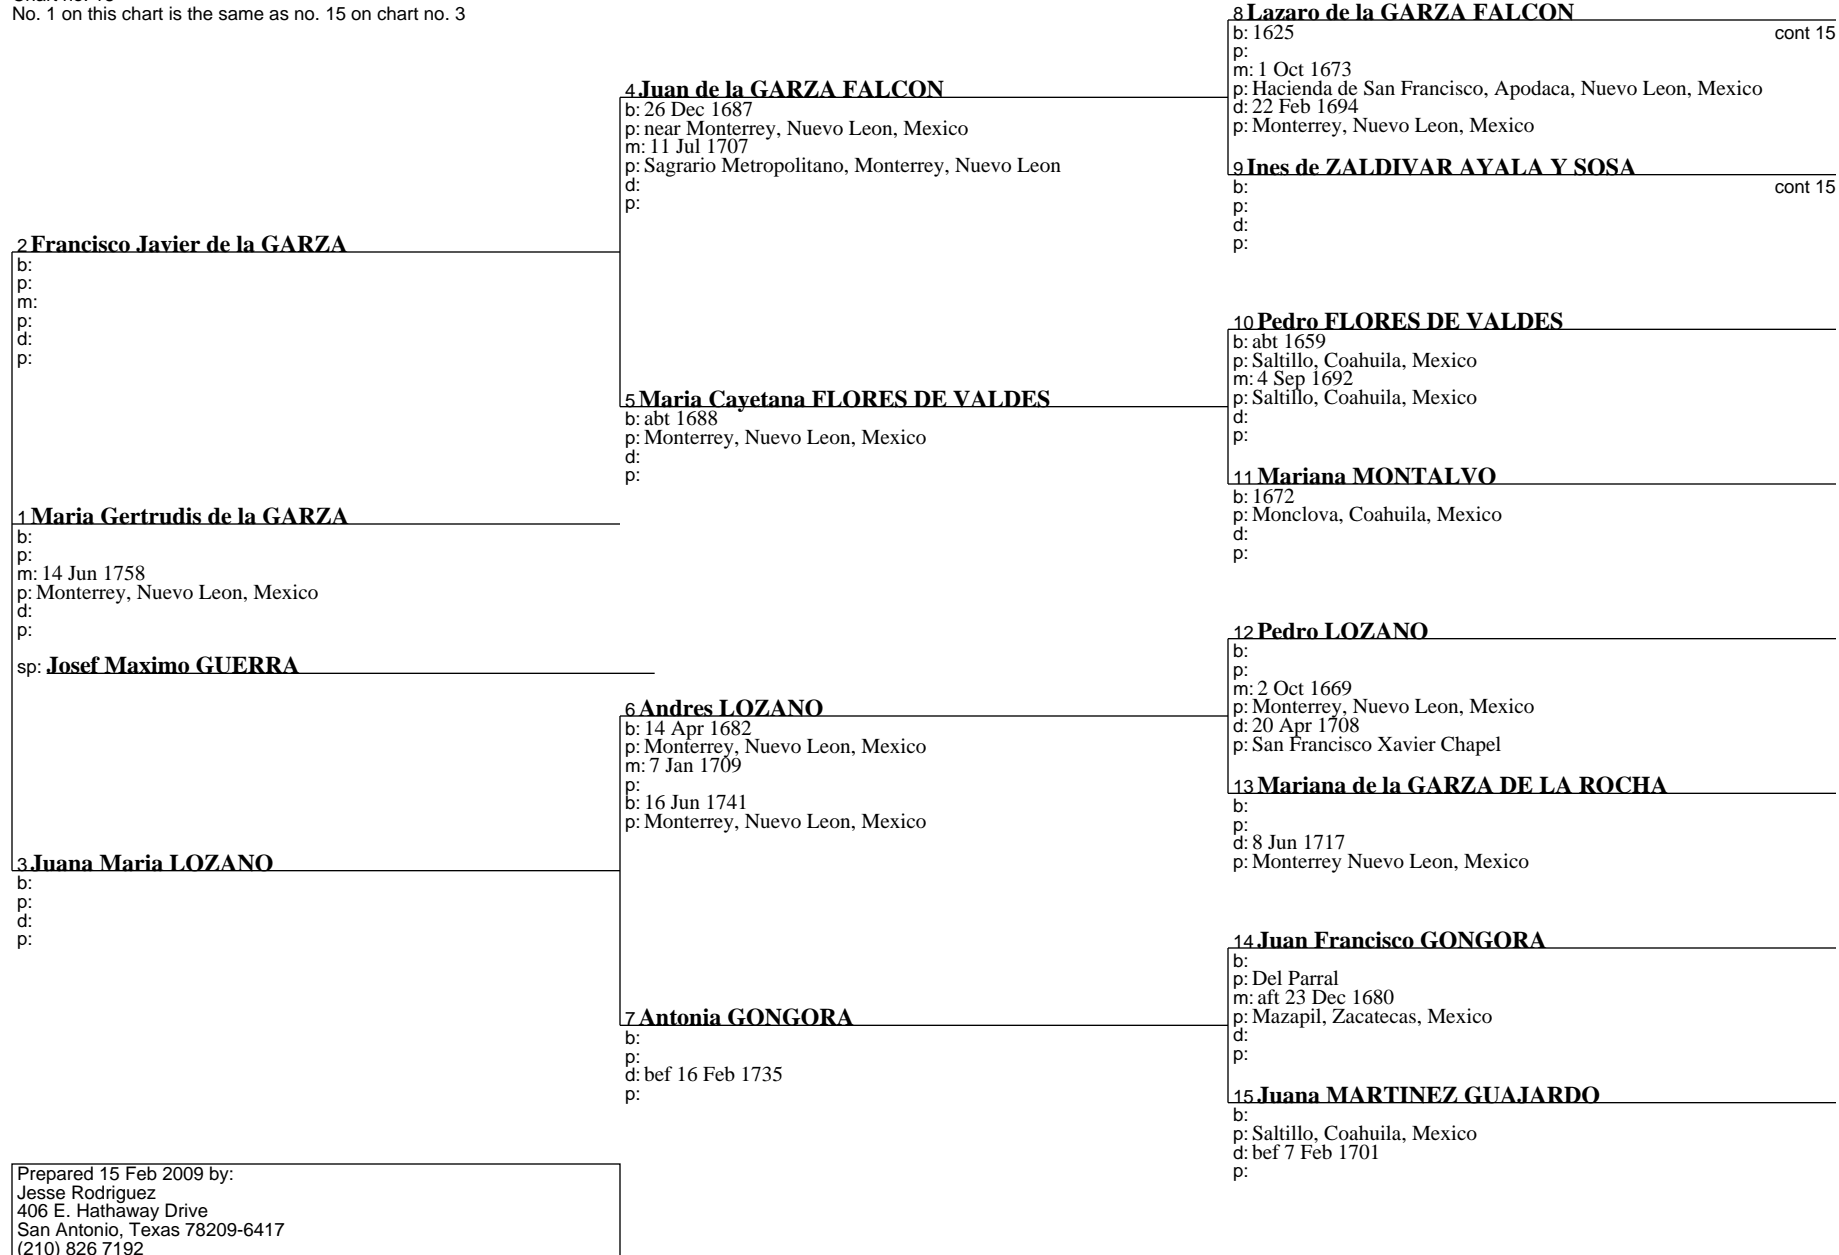

15 Feb 2009

Chart no. 14

No. 1 on this chart is the same as no. 9 on chart no. 3

Pedigree Chart

15 Feb 2009

Chart no. 15

No. 1 on this chart is the same as no. 10 on chart no. 3

Pedigree Chart

15 Feb 2009

Chart no. 16

No. 1 on this chart is the same as no. 11 on chart no. 3

Pedigree Chart

15 Feb 2009

Chart no. 17

No. 1 on this chart is the same as no. 14 on chart no. 3

Pedigree Chart

15 Feb 2009

Chart no. 18

No. 1 on this chart is the same as no. 15 on chart no. 3

Pedigree Chart

15 Feb 2009

Chart no. 19

No. 1 on this chart is the same as no. 8 on chart no. 5

Pedigree Chart