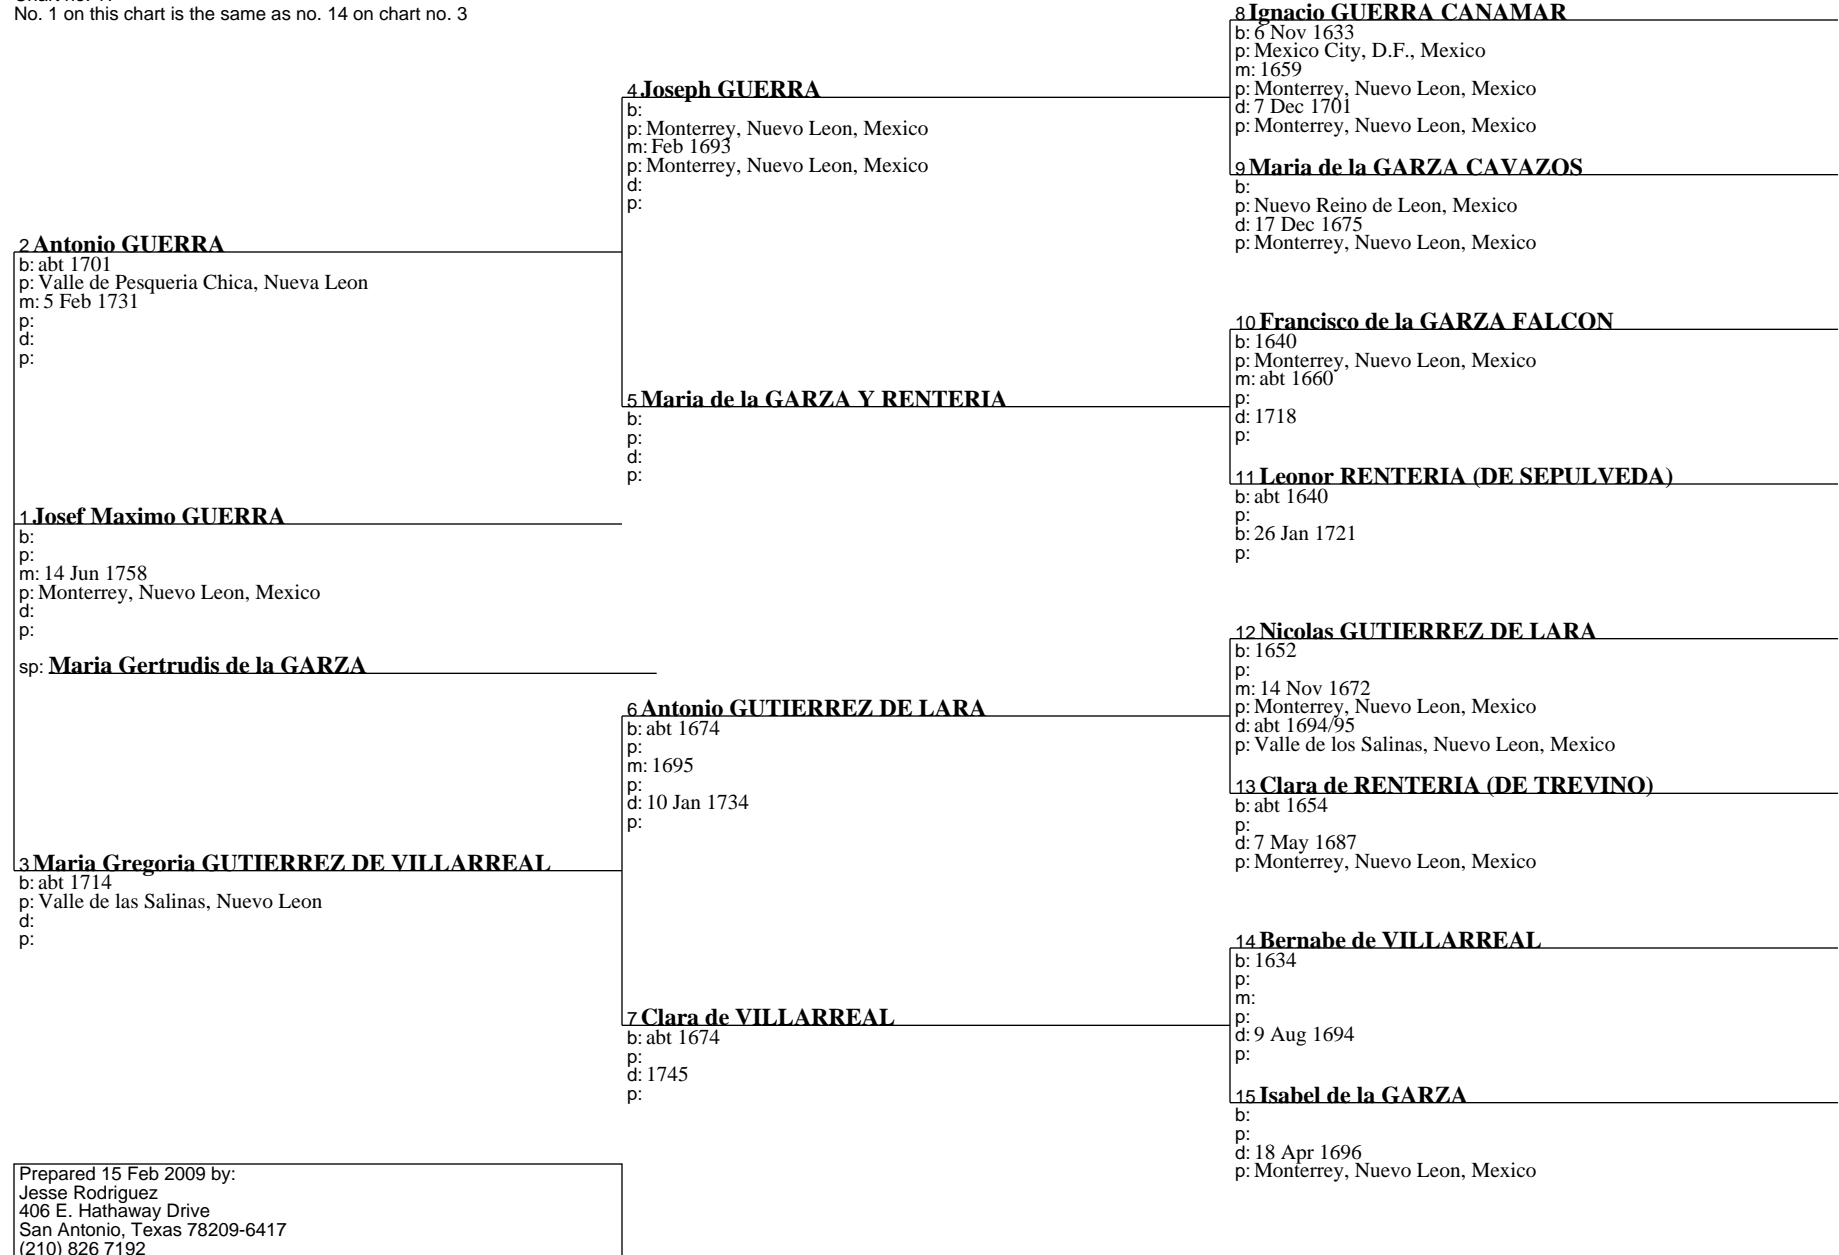

15 Feb 2009

Chart no. 14

No. 1 on this chart is the same as no. 9 on chart no. 3

Pedigree Chart

15 Feb 2009

Chart no. 15

No. 1 on this chart is the same as no. 10 on chart no. 3

Pedigree Chart

15 Feb 2009

Chart no. 16

No. 1 on this chart is the same as no. 11 on chart no. 3

Pedigree Chart

15 Feb 2009

Chart no. 17

No. 1 on this chart is the same as no. 14 on chart no. 3

Pedigree Chart

15 Feb 2009

Chart no. 18

No. 1 on this chart is the same as no. 15 on chart no. 3

Pedigree Chart

15 Feb 2009

Chart no. 19

No. 1 on this chart is the same as no. 8 on chart no. 5

Pedigree Chart