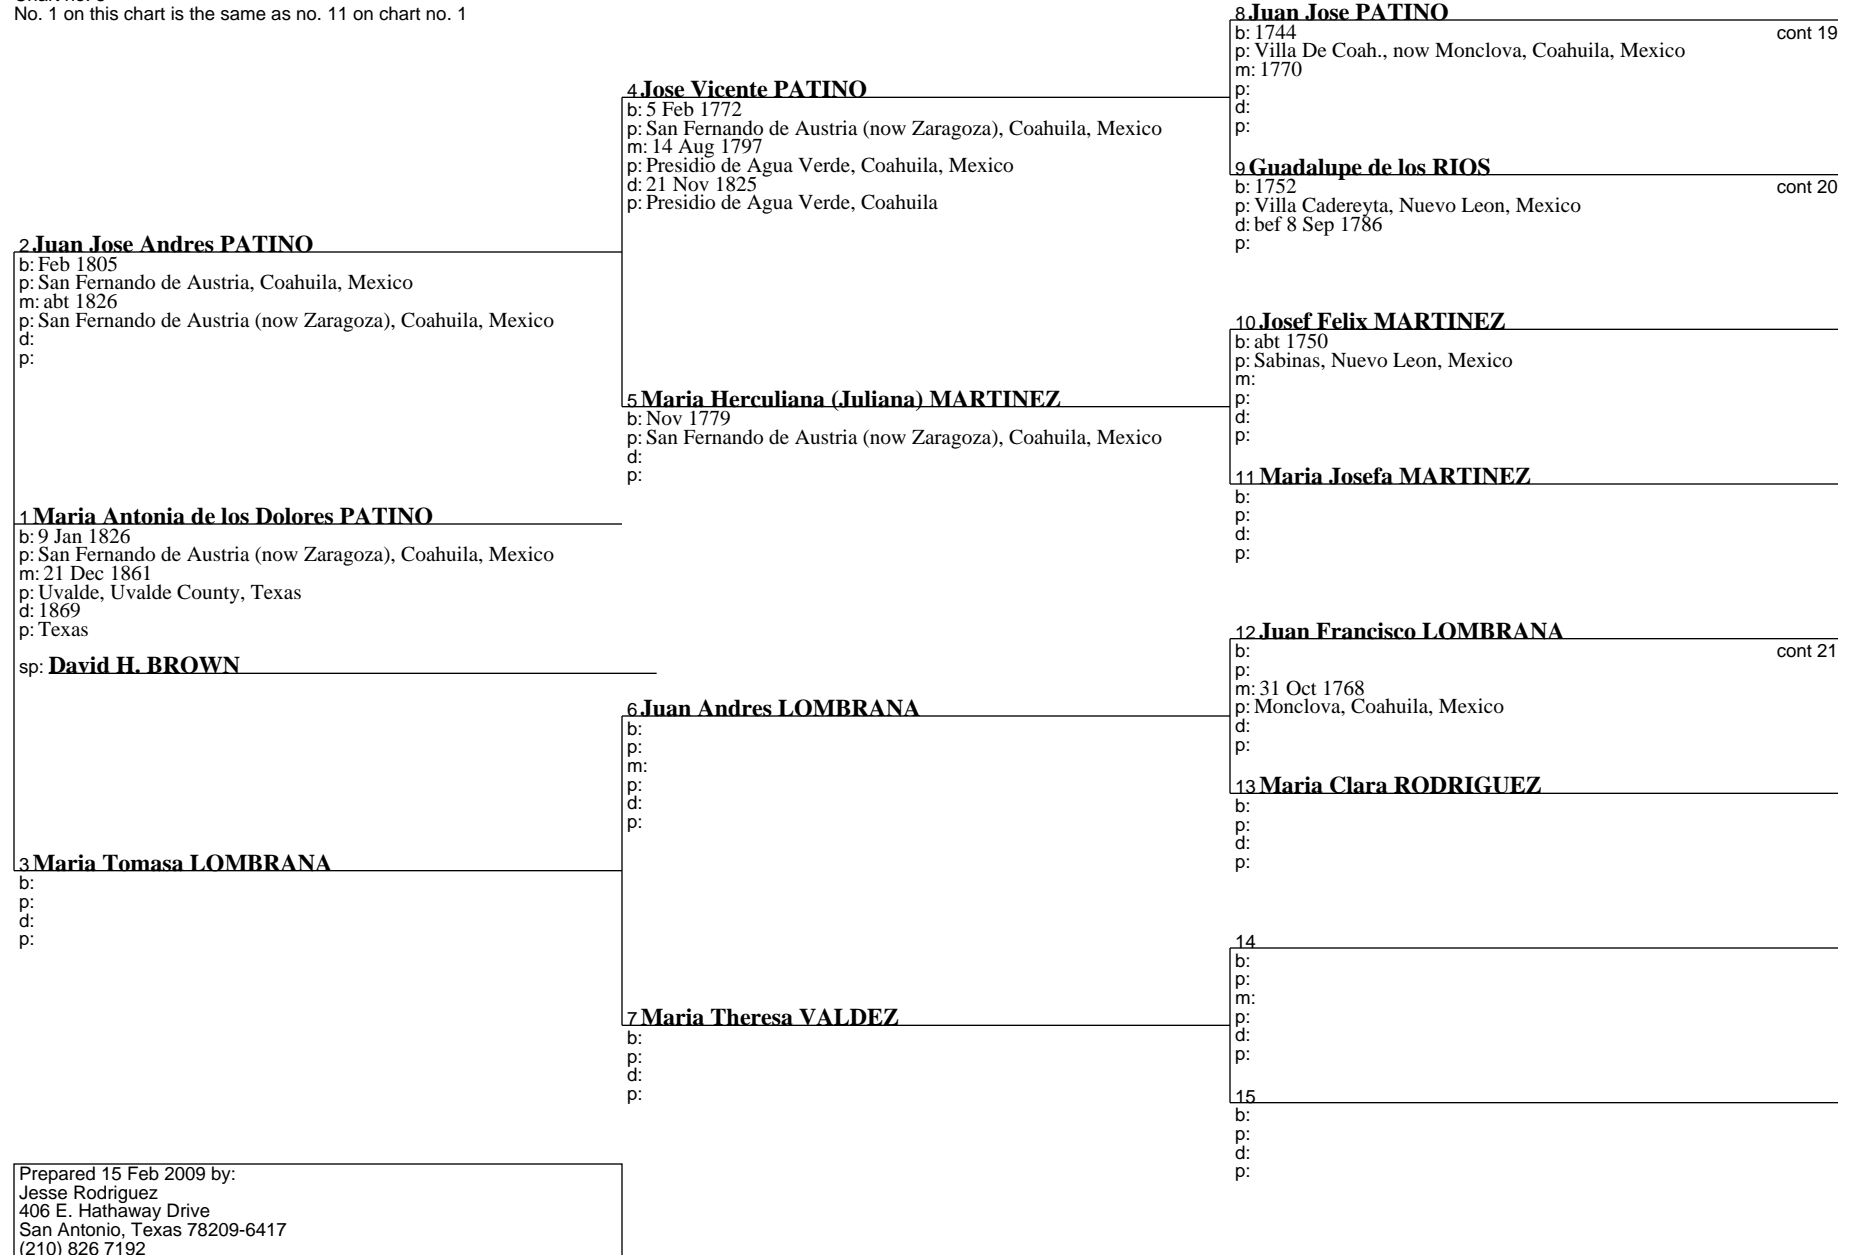

15 Feb 2009

Chart no. 3

No. 1 on this chart is the same as no. 9 on chart no. 1

Pedigree Chart

15 Feb 2009

Chart no. 4

No. 1 on this chart is the same as no. 10 on chart no. 1

Pedigree Chart

15 Feb 2009

Chart no. 5

No. 1 on this chart is the same as no. 11 on chart no. 1

Pedigree Chart

15 Feb 2009

Chart no. 6

No. 1 on this chart is the same as no. 12 on chart no. 1

Pedigree Chart