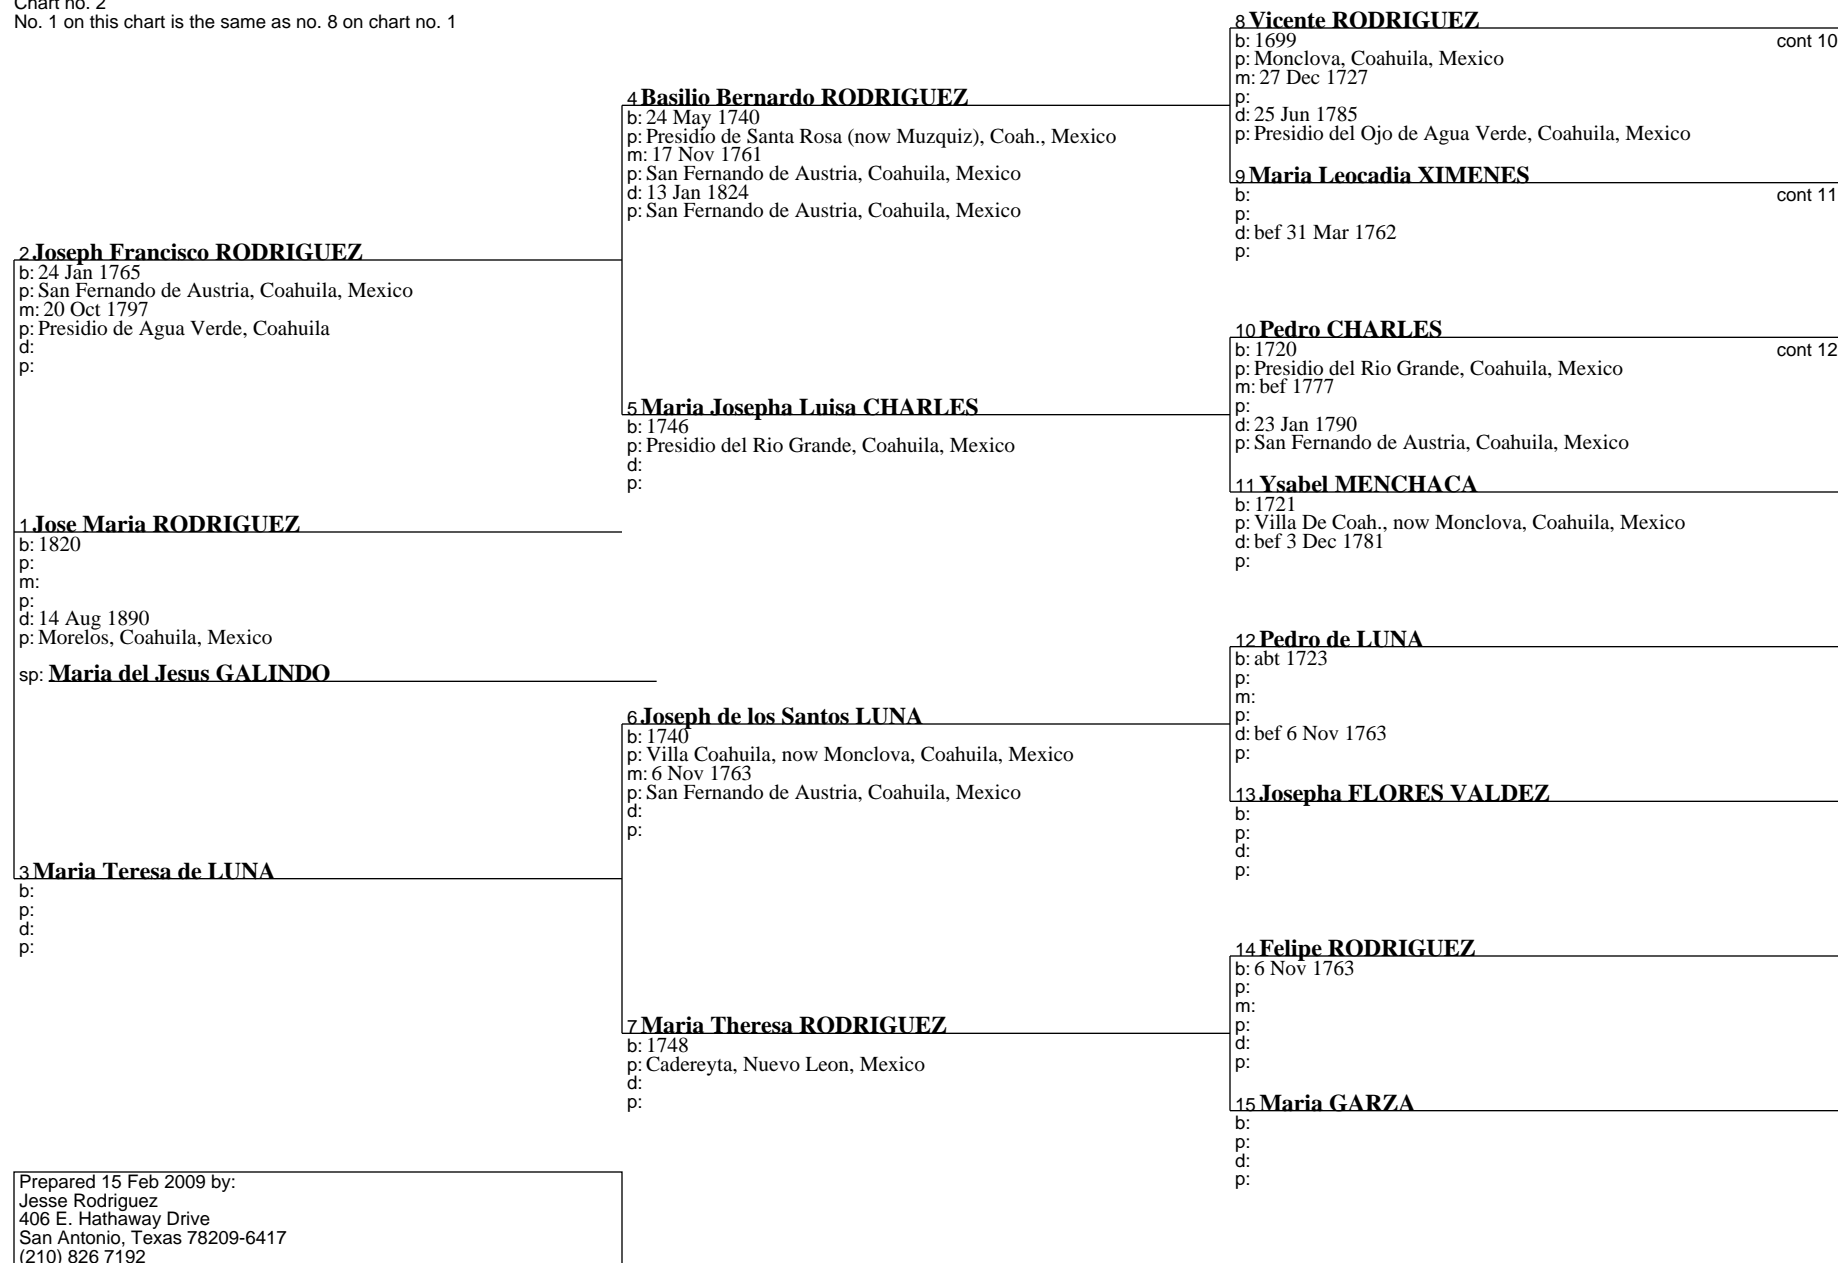

Pedigree Chart

15 Feb 2009

Chart no. 2

No. 1 on this chart is the same as no. 8 on chart no. 1