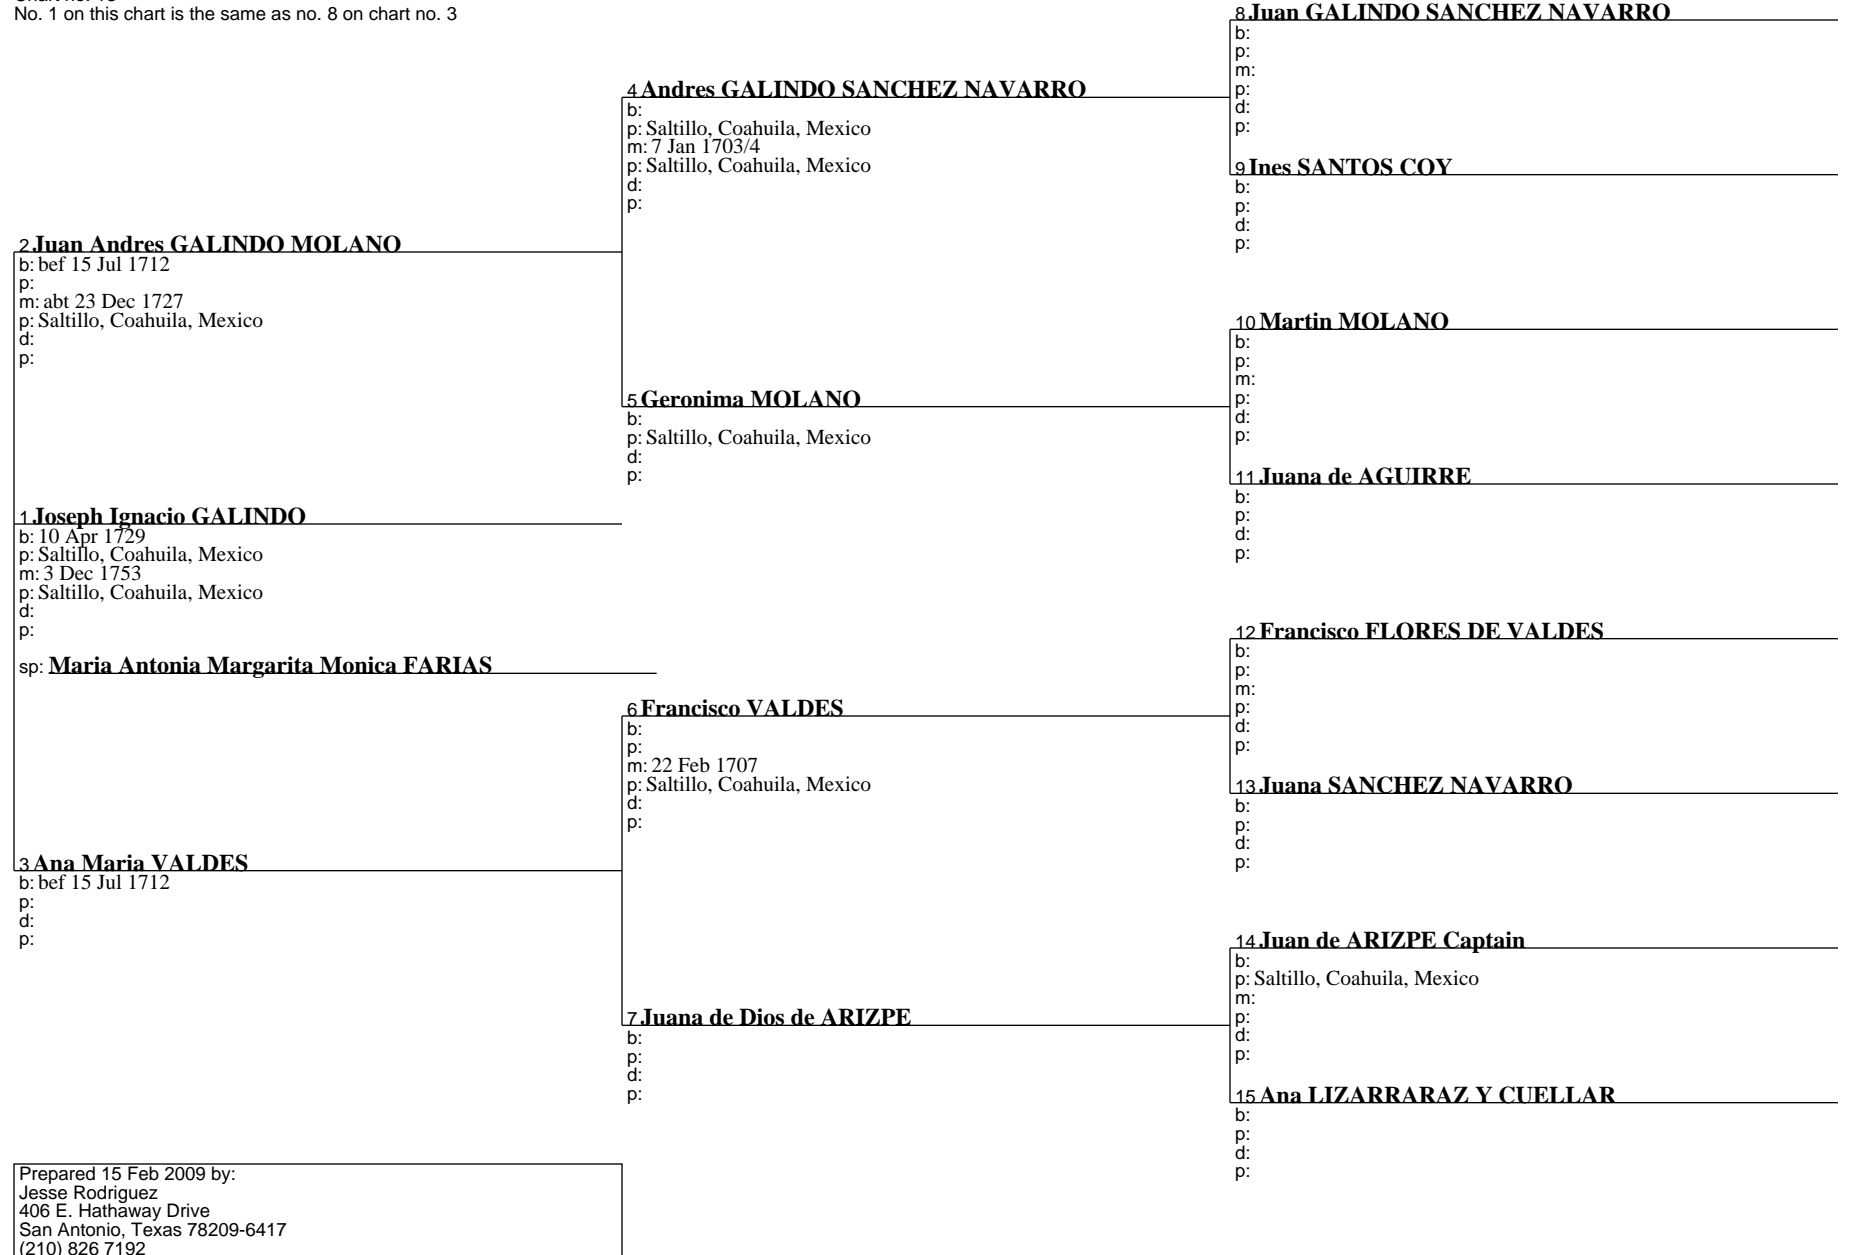

15 Feb 2009

Chart no. 10

No. 1 on this chart is the same as no. 8 on chart no. 2

Pedigree Chart

15 Feb 2009

Chart no. 11

No. 1 on this chart is the same as no. 9 on chart no. 2

Pedigree Chart

15 Feb 2009

Chart no. 12

No. 1 on this chart is the same as no. 10 on chart no. 2

Pedigree Chart

15 Feb 2009

Chart no. 13

No. 1 on this chart is the same as no. 8 on chart no. 3

Pedigree Chart

15 Feb 2009

Chart no. 14

No. 1 on this chart is the same as no. 9 on chart no. 3

Pedigree Chart

15 Feb 2009

Chart no. 15

No. 1 on this chart is the same as no. 10 on chart no. 3

Pedigree Chart