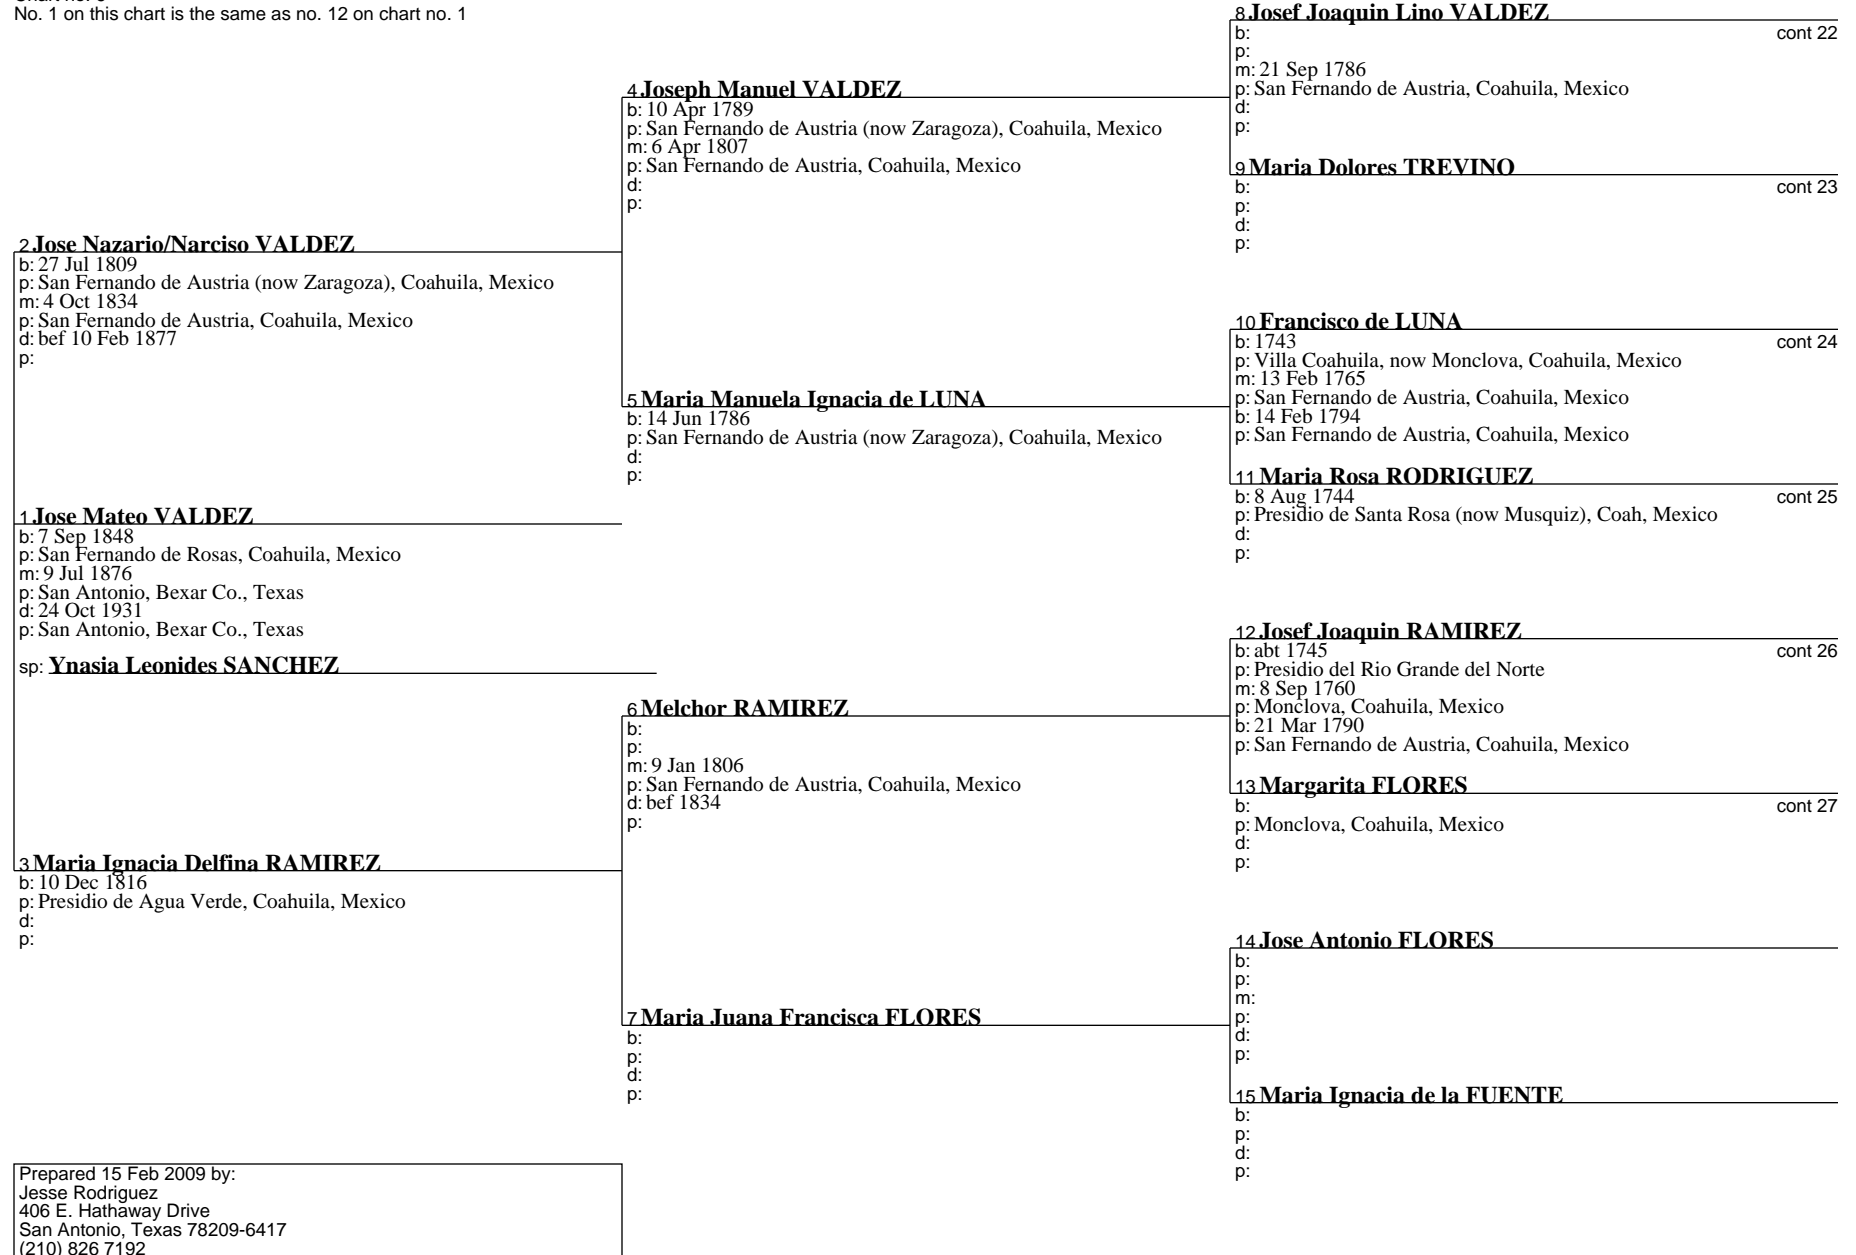

15 Feb 2009

Chart no. 3

No. 1 on this chart is the same as no. 9 on chart no. 1

Pedigree Chart

15 Feb 2009

Chart no. 4

No. 1 on this chart is the same as no. 10 on chart no. 1

Pedigree Chart

15 Feb 2009

Chart no. 5

No. 1 on this chart is the same as no. 11 on chart no. 1

Pedigree Chart

15 Feb 2009

Chart no. 6

No. 1 on this chart is the same as no. 12 on chart no. 1

Pedigree Chart