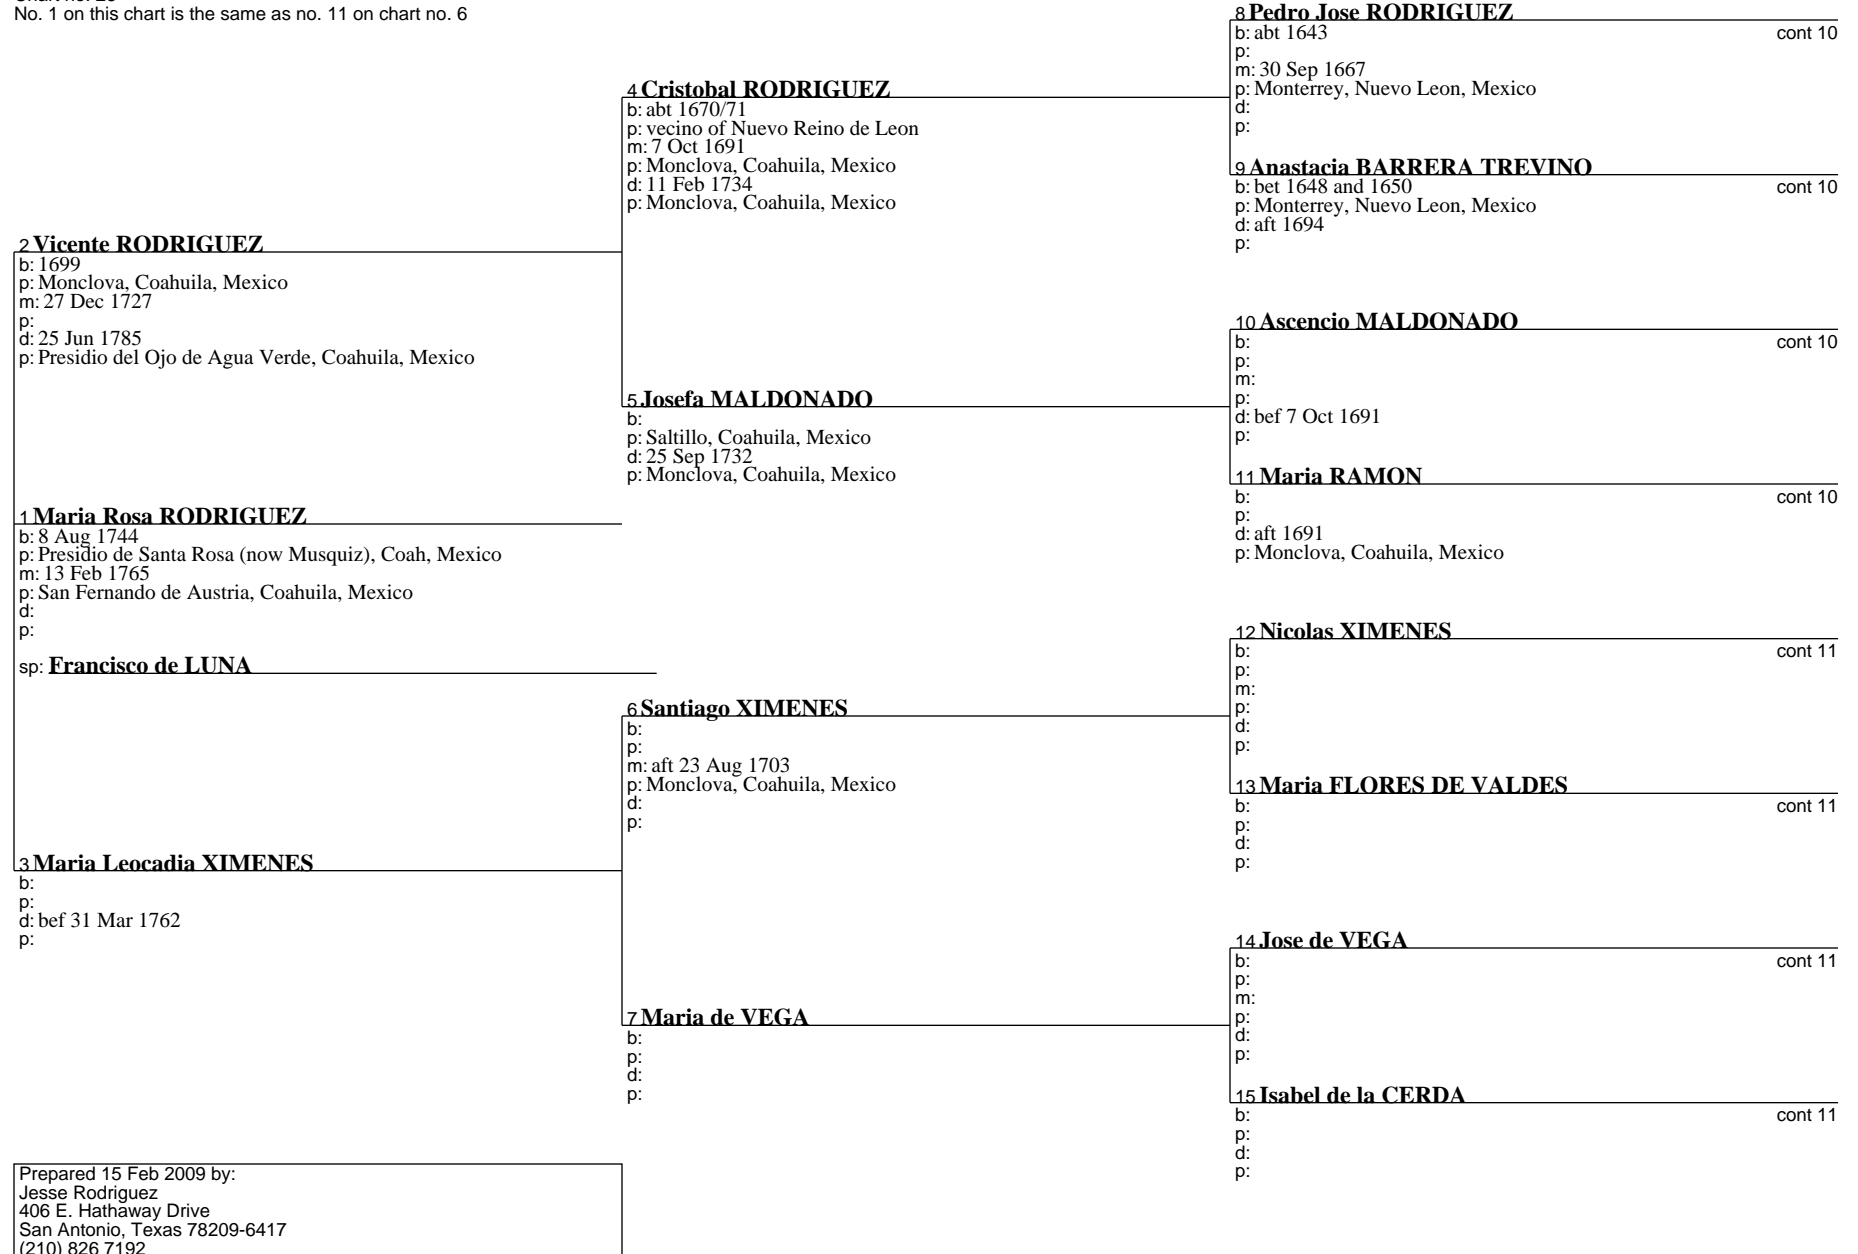

15 Feb 2009

Chart no. 24

No. 1 on this chart is the same as no. 10 on chart no. 6

Pedigree Chart

15 Feb 2009

Chart no. 25

No. 1 on this chart is the same as no. 11 on chart no. 6

Prepared 15 Feb 2009 by:
Jesse Rodriguez
406 E. Hathaway Drive
San Antonio, Texas 78209-6417
(210) 826 7192

Pedigree Chart

15 Feb 2009

Chart no. 26

No. 1 on this chart is the same as no. 12 on chart no. 6

Pedigree Chart

15 Feb 2009

Chart no. 27

No. 1 on this chart is the same as no. 13 on chart no. 6